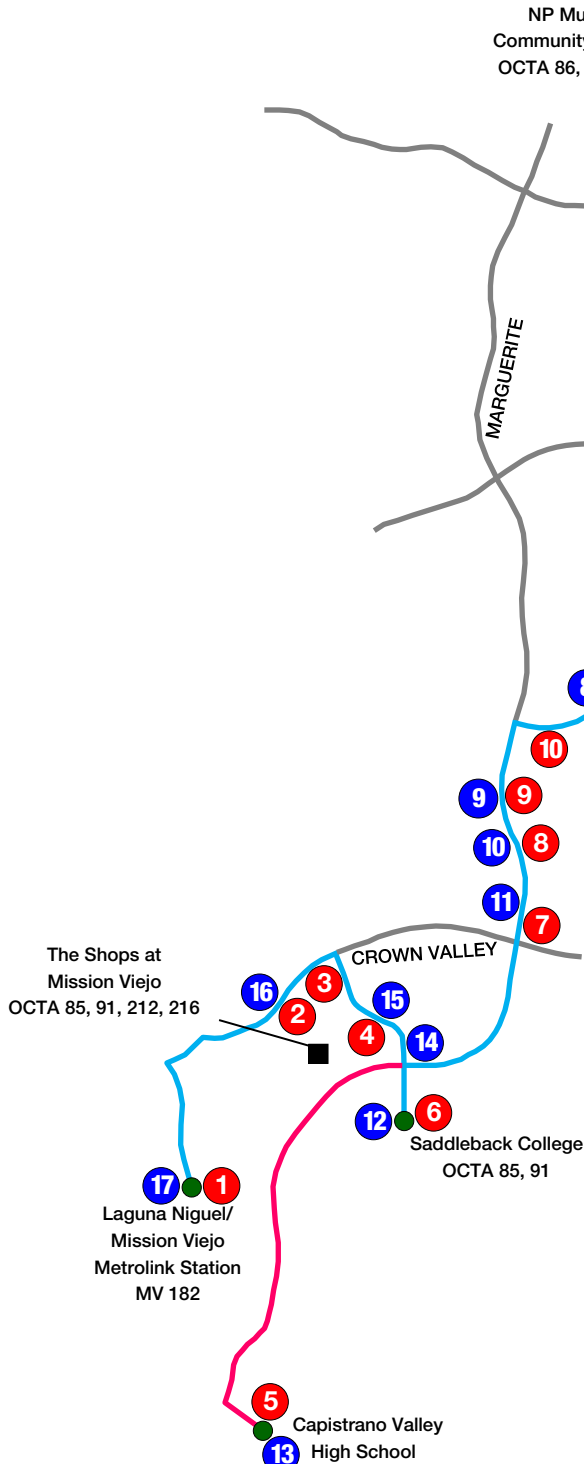

MV SHUTTLE

ROUTE 182

- SCHEDULED STOPS
- REGULAR ROUTING
- SCHOOL TRIPS

MISSION VIEJO SHUTTLE ROUTE 182

NORTHBOUND—Monday-Friday

Laguna Niguel Metrolink Station	Capistrano Valley High School	Saddleback College	Felipe & La Paz	Murray Community Center
6:30		6:38	6:54	7:00
7:19		7:27	7:43	7:49
7:56		8:04	8:16	8:21
8:28		8:36	8:48	8:53
9:00		9:08	9:20	9:25
9:30		9:38	9:50	9:55
10:20		10:28	10:40	10:45
10:52		11:00	11:12	11:17
11:30		11:38	11:50	11:55
11:52		12:00	12:12	12:17
12:34		12:42	12:54	12:59
1:05		1:13	1:25	1:30
1:40		1:48	2:00	2:05
2:15		2:24	2:39	2:45
2:44		2:53	3:08	3:14
2:44	3:01	3:09	3:24	3:30
	3:01	3:09	3:24	3:30
4:15		4:21	4:32	4:37
4:50		4:56	5:07	5:12
5:25		5:31	5:42	5:47
5:58		6:04	6:15	6:20

STOP	STREET	CROSS-STREET
1	LN/MV Metrolink Station	Dock 1
2	Crown Valley	Shops at Mission Viejo
3	Medical Center	Crown Valley
4	Medical Center	Mission Hospital Entrance
5	Via Escolar	CVHS Entrance
6	College	College Drive West
7	Marguerite	Crown Valley
8	Marguerite	Cordova Canyon
9	Marguerite	La Sierra
10	Felipe	Marguerite
11	Felipe	Camden
12	Felipe	Barbadanes
13	Felipe	Athens
14	Felipe	Oso
15	Felipe	Fieldcrest
16	La Paz	Felipe
17	La Paz	Arbolitos
18	Interior	Norman P Murray Center

STOP	STREET	CROSS-STREET
1	Interior	Norman P Murray Center
2	La Paz	Brianwood
3	Felipe	La Paz
4	Felipe	Fieldcrest
5	Felipe	Oso
6	Felipe	Buscador
7	Felipe	Barbadanes
8	Felipe	Camden
9	Marguerite	La Sierra
10	Marguerite	Cordova Canyon
11	Marguerite	Crown Valley
12	College	College Drive West
13	Via Escolar	CVHS Entrance
14	Medical Center	Marguerite
15	Medical Center	Mission Hospital Entrance
16	Crown Valley	Puerta Real
17	LN/MV Metrolink Station	Dock 1