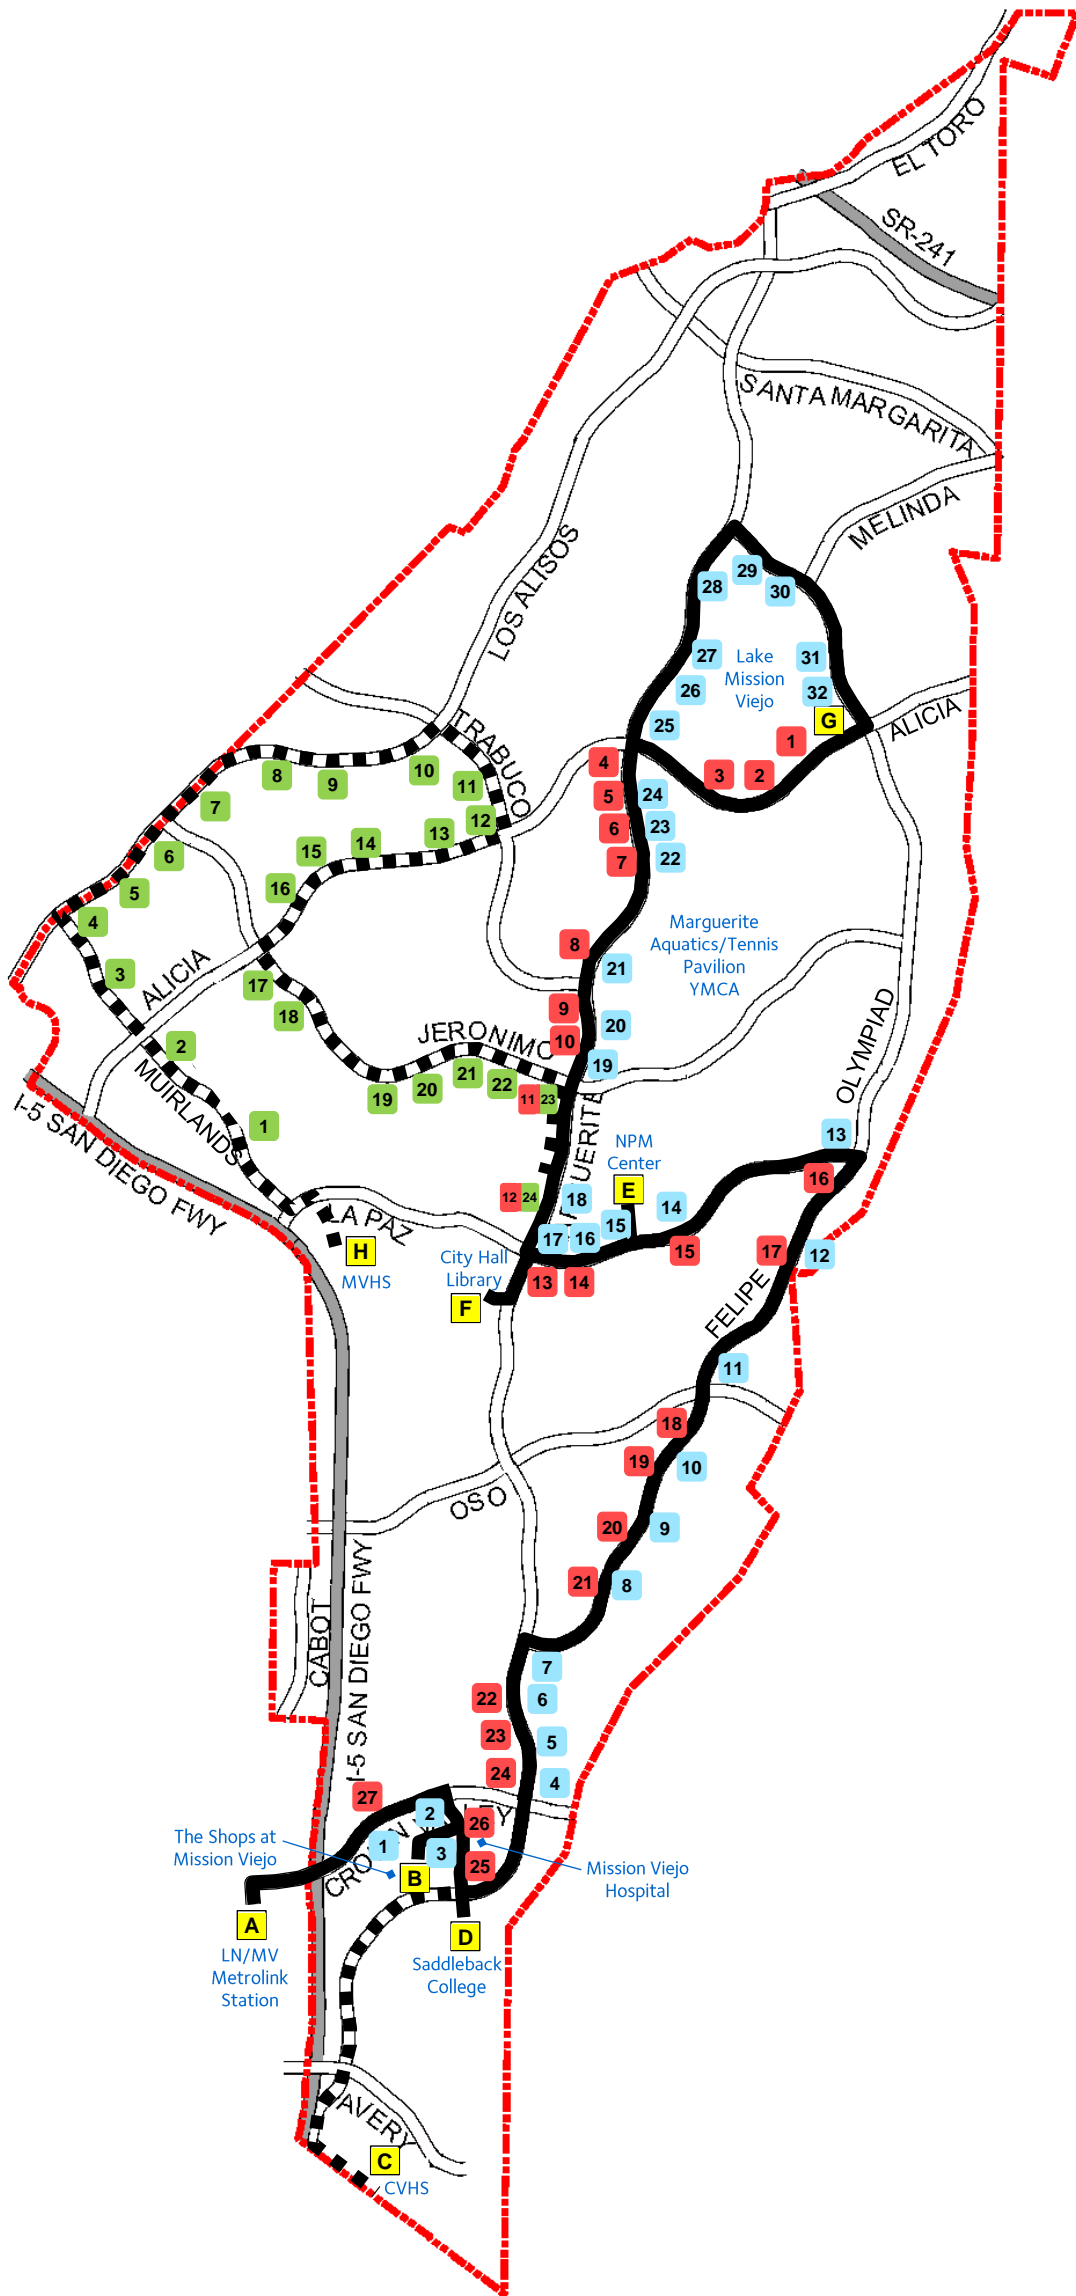

# MV SHUTTLE

Connecting Mission Viejo

STREET		CROSS-STREET
<b>NORTHBOUND/HACIA EL NORTE</b>		
A	LN/MV Metrolink Station	Dock 1
1	Crown Valley	The Shops at Mission Viejo
2	Medical Center	Crown Valley
★ B	The Shops at Mission Viejo	Interior
3	Medical Center	Mission Hospital Entrance
S C	Via Escolar	CVHS Entrance
D	College	College Drive West
4	Marguerite	Crown Valley
5	Marguerite	Cordova Canyon
6	Marguerite	La Sierra
7	Felipe	Marguerite
8	Felipe	Camden
9	Felipe	Barbadanes
10	Felipe	Athens
11	Felipe	Oso
12	Felipe	Fieldcrest
13	La Paz	Felipe
14	La Paz	Arbolitos
E	Norman P. Murray Center	Interior
15	La Paz	Veterans Way
16	La Paz	Commerce Center
★ F	City Hall/Library	Interior
17	Marguerite	La Paz
18	Marguerite	Via Florecer
19	Marguerite	Jeronimo
20	Marguerite	Pueblonuevo
21	Marguerite	Trabuco
22	Marguerite	Casta del Sol
23	Marguerite	Coso
24	Marguerite	Alerzal
25	Marguerite	Alicia
26	Marguerite	Antela
27	Marguerite	Vista del Lago
28	Marguerite	Alarcon
29	Olympiad	Lake Mission Viejo Entrance
30	Olympiad	Melinda
31	Olympiad	Applegate
32	Olympiad	San Marcos
G	Alicia	Olympiad
<b>SOUTHBOUND/HACIA EL SUR</b>		
G	Alicia	Olympiad
1	Alicia	Lanzarote
2	Alicia	Calle Azorin
3	Alicia	Finisterra
4	Marguerite	Alicia
5	Marguerite	Alerzal
6	Marguerite	Coso
7	Marguerite	Casta del Sol
8	Marguerite	Via Flores
9	Marguerite	Trabuco
10	Marguerite	Pueblonuevo
11	Marguerite	Jeronimo
12	Marguerite	Via Florecer
★ F	City Hall/Library	Interior
13	La Paz	Marguerite
14	La Paz	Commerce Center
E	Norman P. Murray Center	Interior
15	La Paz	Briarwood
16	Felipe	La Paz
17	Felipe	Fieldcrest
18	Felipe	Oso
19	Felipe	Buscador
20	Felipe	Barbadanes
21	Felipe	Camden
22	Marguerite	La Sierra
23	Marguerite	Cordova Canyon
24	Marguerite	Crown Valley
D	College	College Drive West
S C	Via Escolar	CVHS Entrance
25	Medical Center	Marguerite
26	Medical Center	Mission Hospital Entrance
★ B	The Shops at Mission Viejo	Interior
27	Crown Valley	Puerta Real
A	LN/MV Metrolink Station	Dock 1
<b>MVHS TRIPPER</b>		
S H	MVHS	Charlinda
S 1	Muirlands	Olympus
S 2	Muirlands	Spartan
S 3	Muirlands	Marathon
S 4	Los Alisos	Muirlands
S 5	Los Alisos	Brussels
S 6	Los Alisos	Jeronimo
S 7	Los Alisos	Madero
S 8	Los Alisos	Oaktree
S 9	Los Alisos	Vallejo
S 10	Los Alisos	Calle Alcala
S 11	Trabuco	Via Madrigal
S 12	Alicia	Trabuco
S 13	Alicia	Via Leon
S 14	Alicia	Via Logrono
S 15	Alicia	Coronel
S 16	Alicia	Via Linda
S 17	Jeronimo	Alicia
S 18	Jeronimo	Cordillera
S 19	Jeronimo	Montilla
S 20	Jeronimo	Carranza
S 21	Jeronimo	Valyermo
S 22	Jeronimo	Quintana
S 23	Marguerite	Jeronimo
S 24	Marguerite	Via Florecer
F	City Hall/Library	Interior