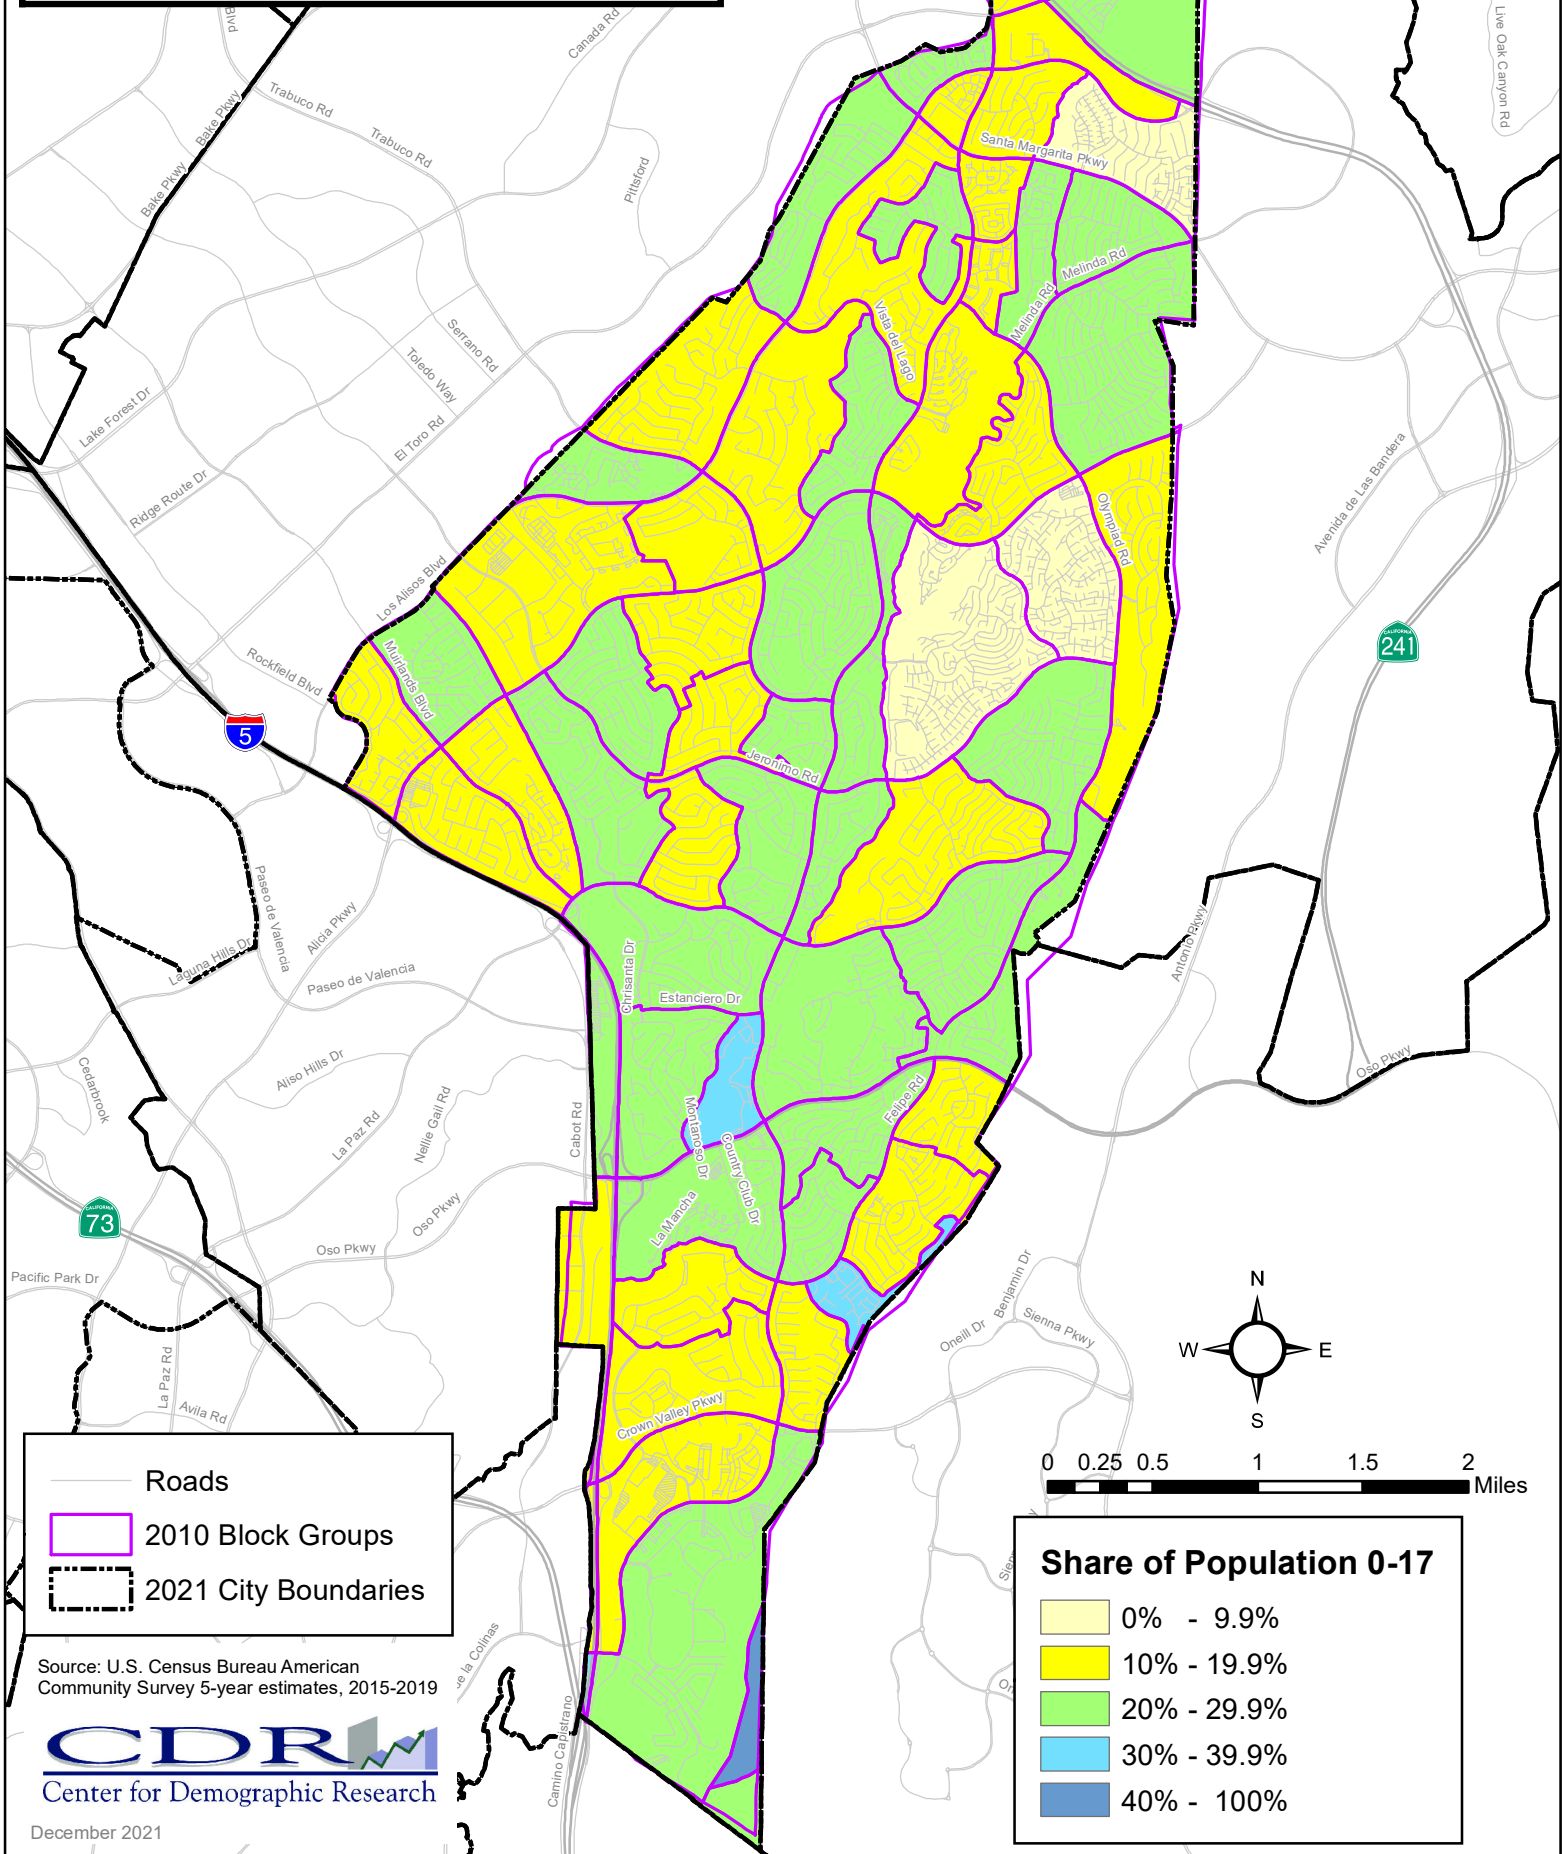

# Share of Population Age 0 to 17 by 2010 Census Block Group City of Mission Viejo

Source: U.S. Census Bureau American Community Survey 5-year estimates, 2015-2019

December 2021