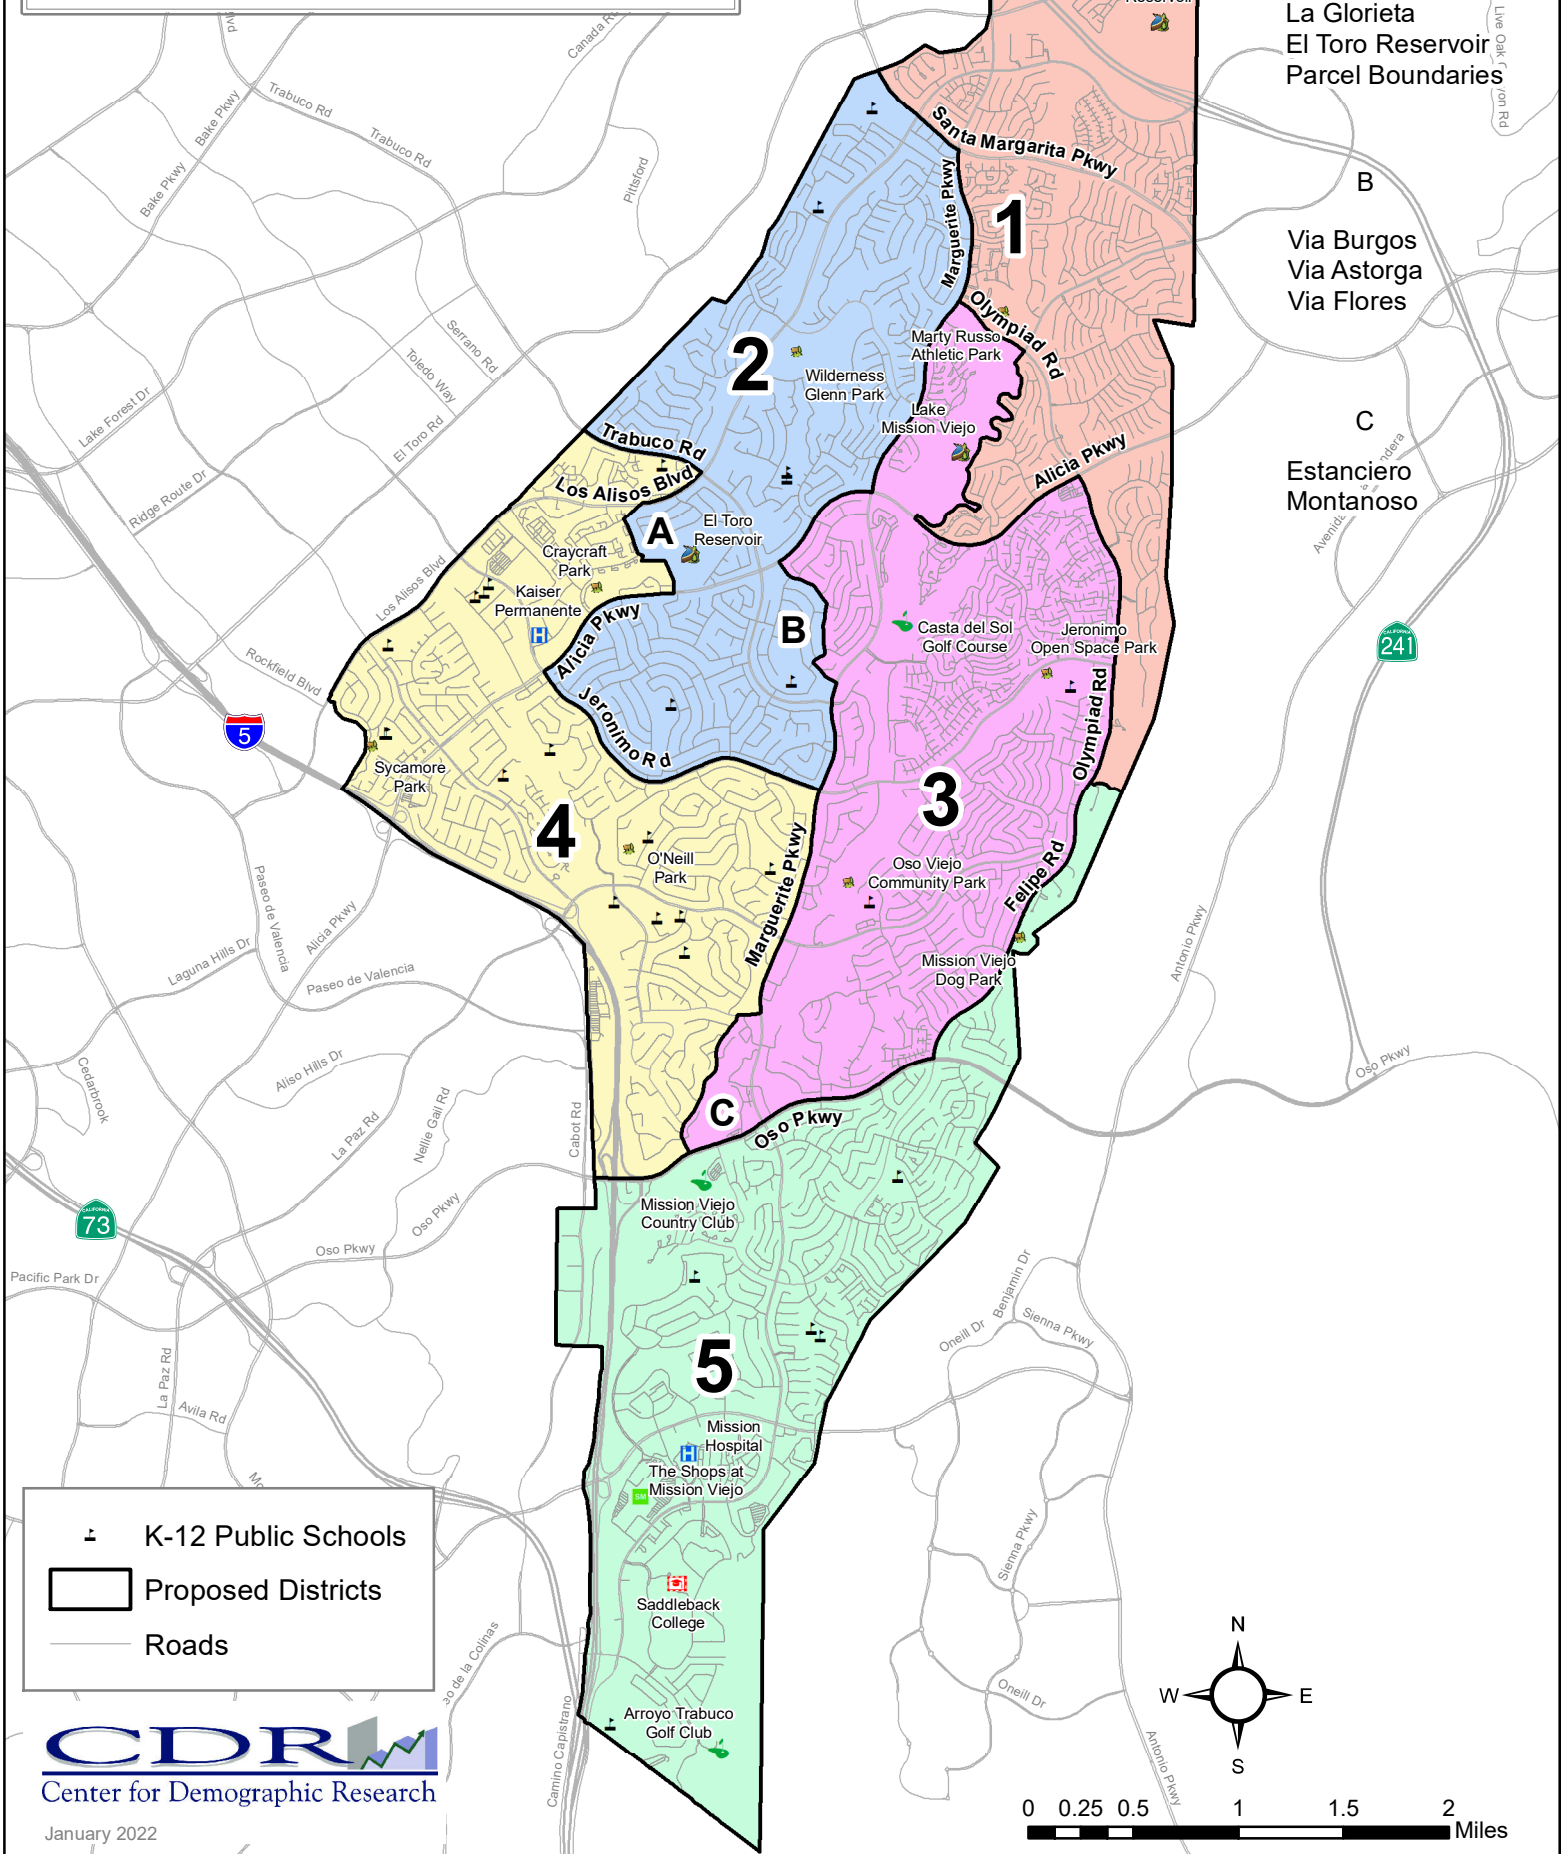

City of Mission Viejo

Districting Plan A

City of Mission Viejo

Districting Plan B

-  K-12 Public Schools
-  Proposed Districts
-  Roads

City of Mission Viejo

Districting Plan C

- A
Cenajo
Barano Walk Trail
Marguerite
Olympiad
- B
Via Noveno
Via Santa Maria
Via Escorial
Via San Gabriel
Trabuco
- C
Puerta de Luz
Pueblonuevo
Puerta del Oro
El Cantada
- D
Pacific Hills
Parcel Boundaries
Aprico
Felipe
- E
Golf Course
La Mancha
Marguerite
Parcel Boundaries
San Gonzalo
Via Grande

- K-12 Public Schools
- Proposed Districts
- Roads

0 0.25 0.5 1 1.5 2 Miles

City of Mission Viejo

Districting Plan D

A
Marguerite
Olympiad

B
Valyermo
Oro Grande
Carmenita
La Chiquita
Carlota
Trabuco

-  K-12 Public Schools
-  Proposed Districts
-  Roads

0 0.25 0.5 1 1.5 2 Miles

City of Mission Viejo

Districting Plan E

A
 Vista del Lago
 Hidalgo
 Abanico
 Naranja
 Bacalar
 Barano
 Cosala
 Salcedo
 La Barca
 Oso Creek

-  K-12 Public Schools
-  Proposed Districts
-  Roads

City of Mission Viejo

Districting Plan F

- K-12 Public Schools
- Proposed Districts
- Roads

City of Mission Viejo

Districting Plan E-1

A
 Los Alisos
 Parcel boundaries
 Hidalgo
 Abanico
 Calabrazo
 Camargo
 La Barca
 Oso Creek