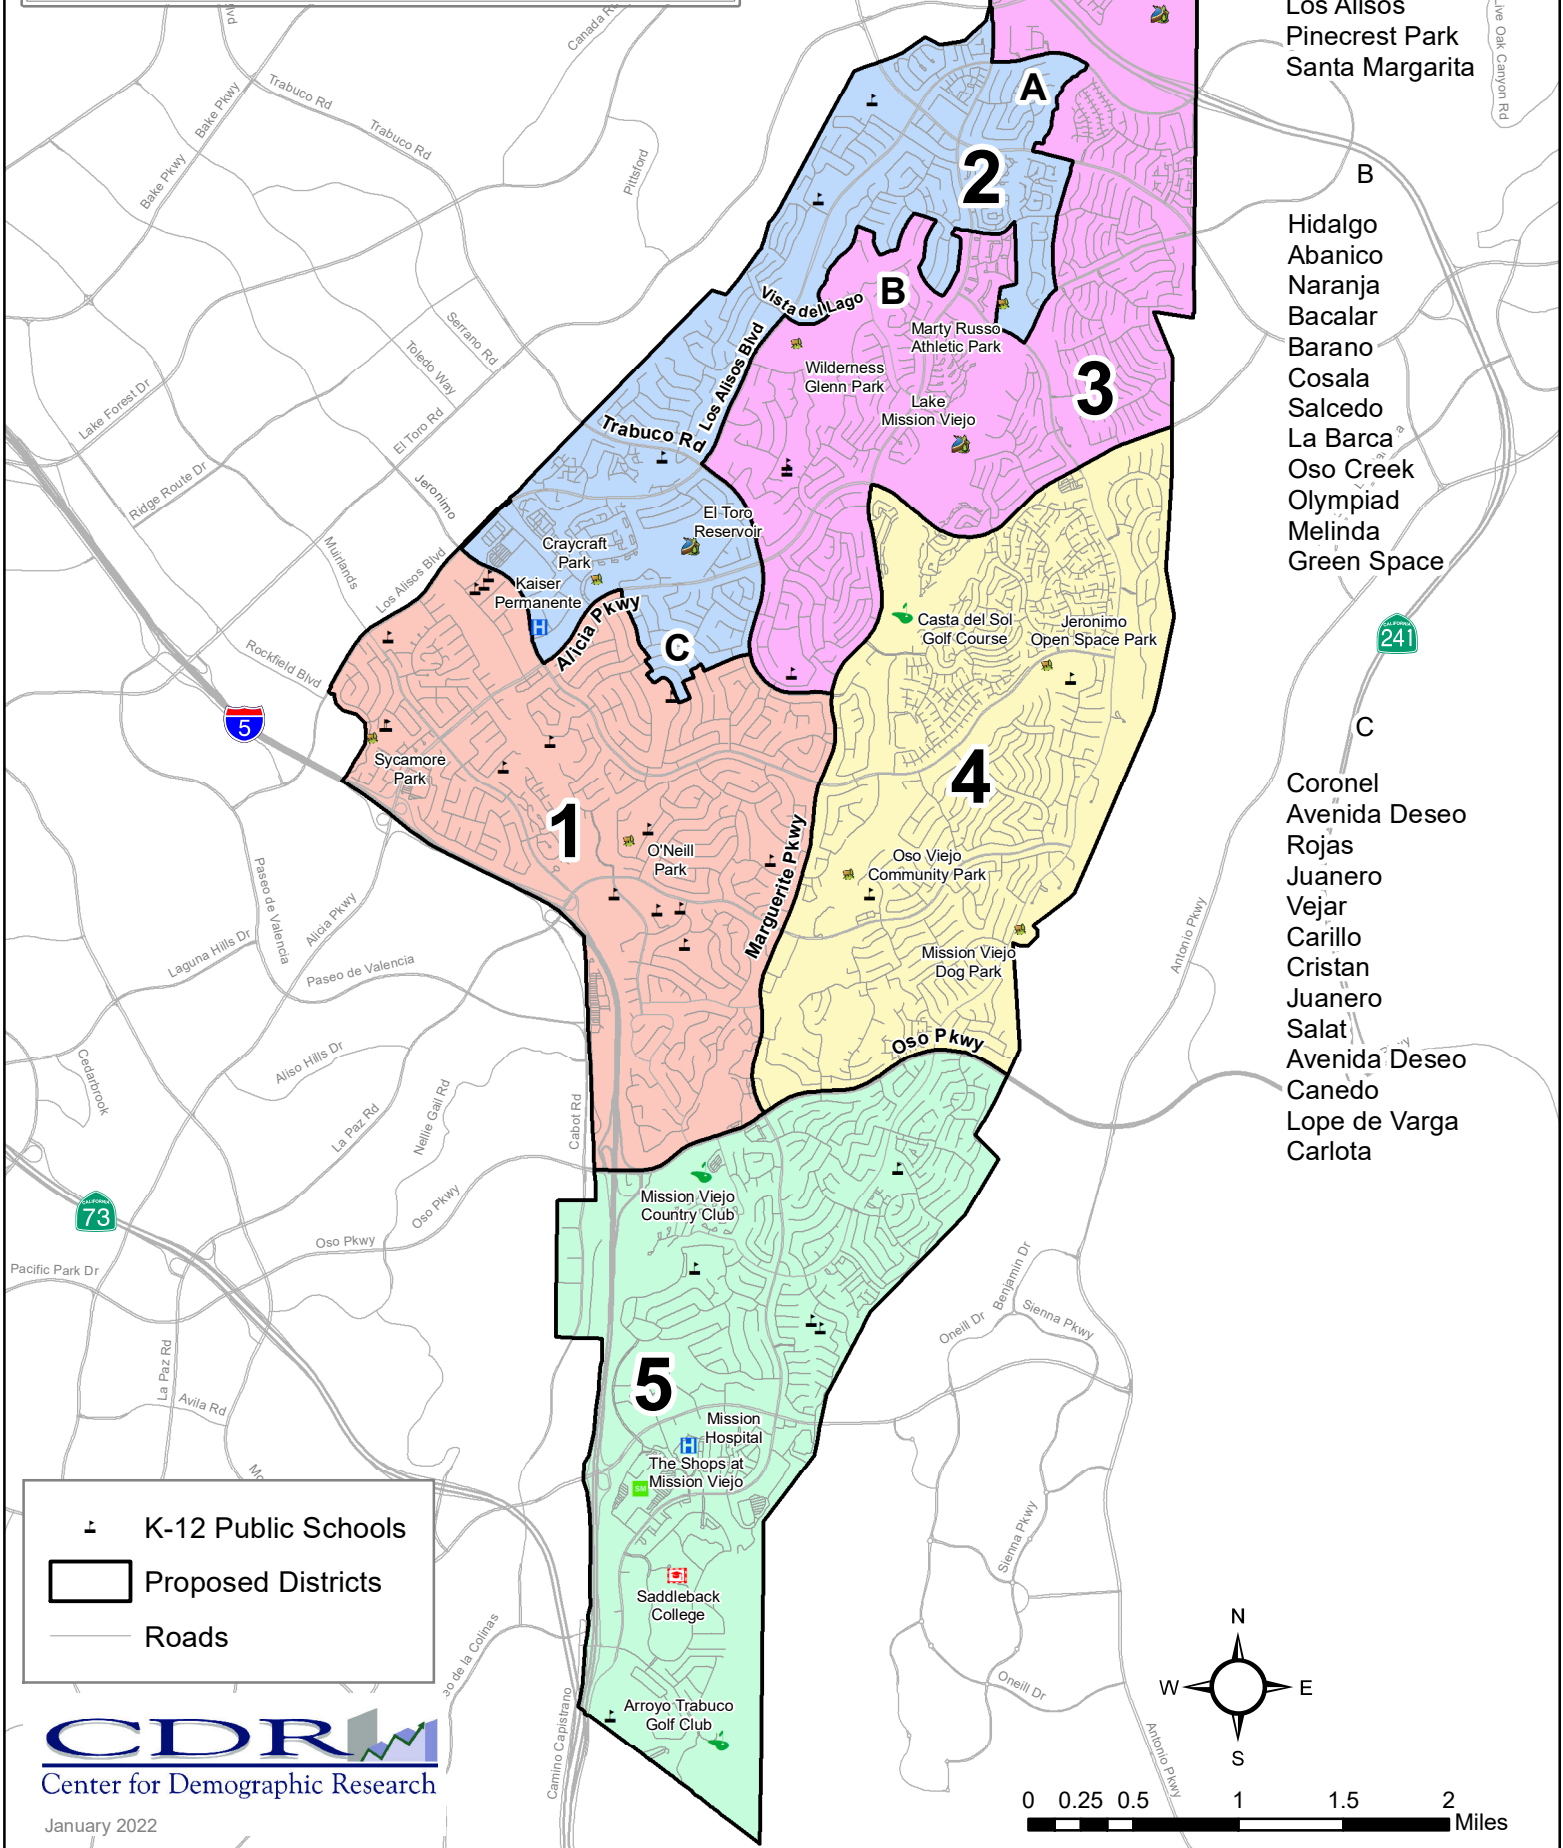

City of Mission Viejo

Districting Plan A

City of Mission Viejo

Districting Plan B

-  K-12 Public Schools
-  Proposed Districts
-  Roads

City of Mission Viejo

Districting Plan C

- A
Cenajo
Barano Walk Trail
Marguerite
Olympiad
- B
Via Noveno
Via Santa Maria
Via Escorial
Via San Gabriel
Trabuco
- C
Puerta de Luz
Pueblonuevo
Puerta del Oro
El Cantada
- D
Pacific Hills
Parcel Boundaries
Aprico
Felipe
- E
Golf Course
La Mancha
Marguerite
Parcel Boundaries
San Gonzalo
Via Grande

- K-12 Public Schools
- Proposed Districts
- Roads

0 0.25 0.5 1 1.5 2 Miles

City of Mission Viejo

Districting Plan D

A
Marguerite
Olympiad

B
Valyermo
Oro Grande
Carmenita
La Chiquita
Carlota
Trabuco

-  K-12 Public Schools
-  Proposed Districts
-  Roads

0 0.25 0.5 1 1.5 2 Miles

City of Mission Viejo

Districting Plan E

A
 Vista del Lago
 Hidalgo
 Abanico
 Naranja
 Bacalar
 Barano
 Cosala
 Salcedo
 La Barca
 Oso Creek

-  K-12 Public Schools
-  Proposed Districts
-  Roads

City of Mission Viejo

Districting Plan F

- K-12 Public Schools
- Proposed Districts
- Roads

City of Mission Viejo

Districting Plan E-1

A
 Los Alisos
 Parcel boundaries
 Hidalgo
 Abanico
 Calabrazo
 Camargo
 La Barca
 Oso Creek