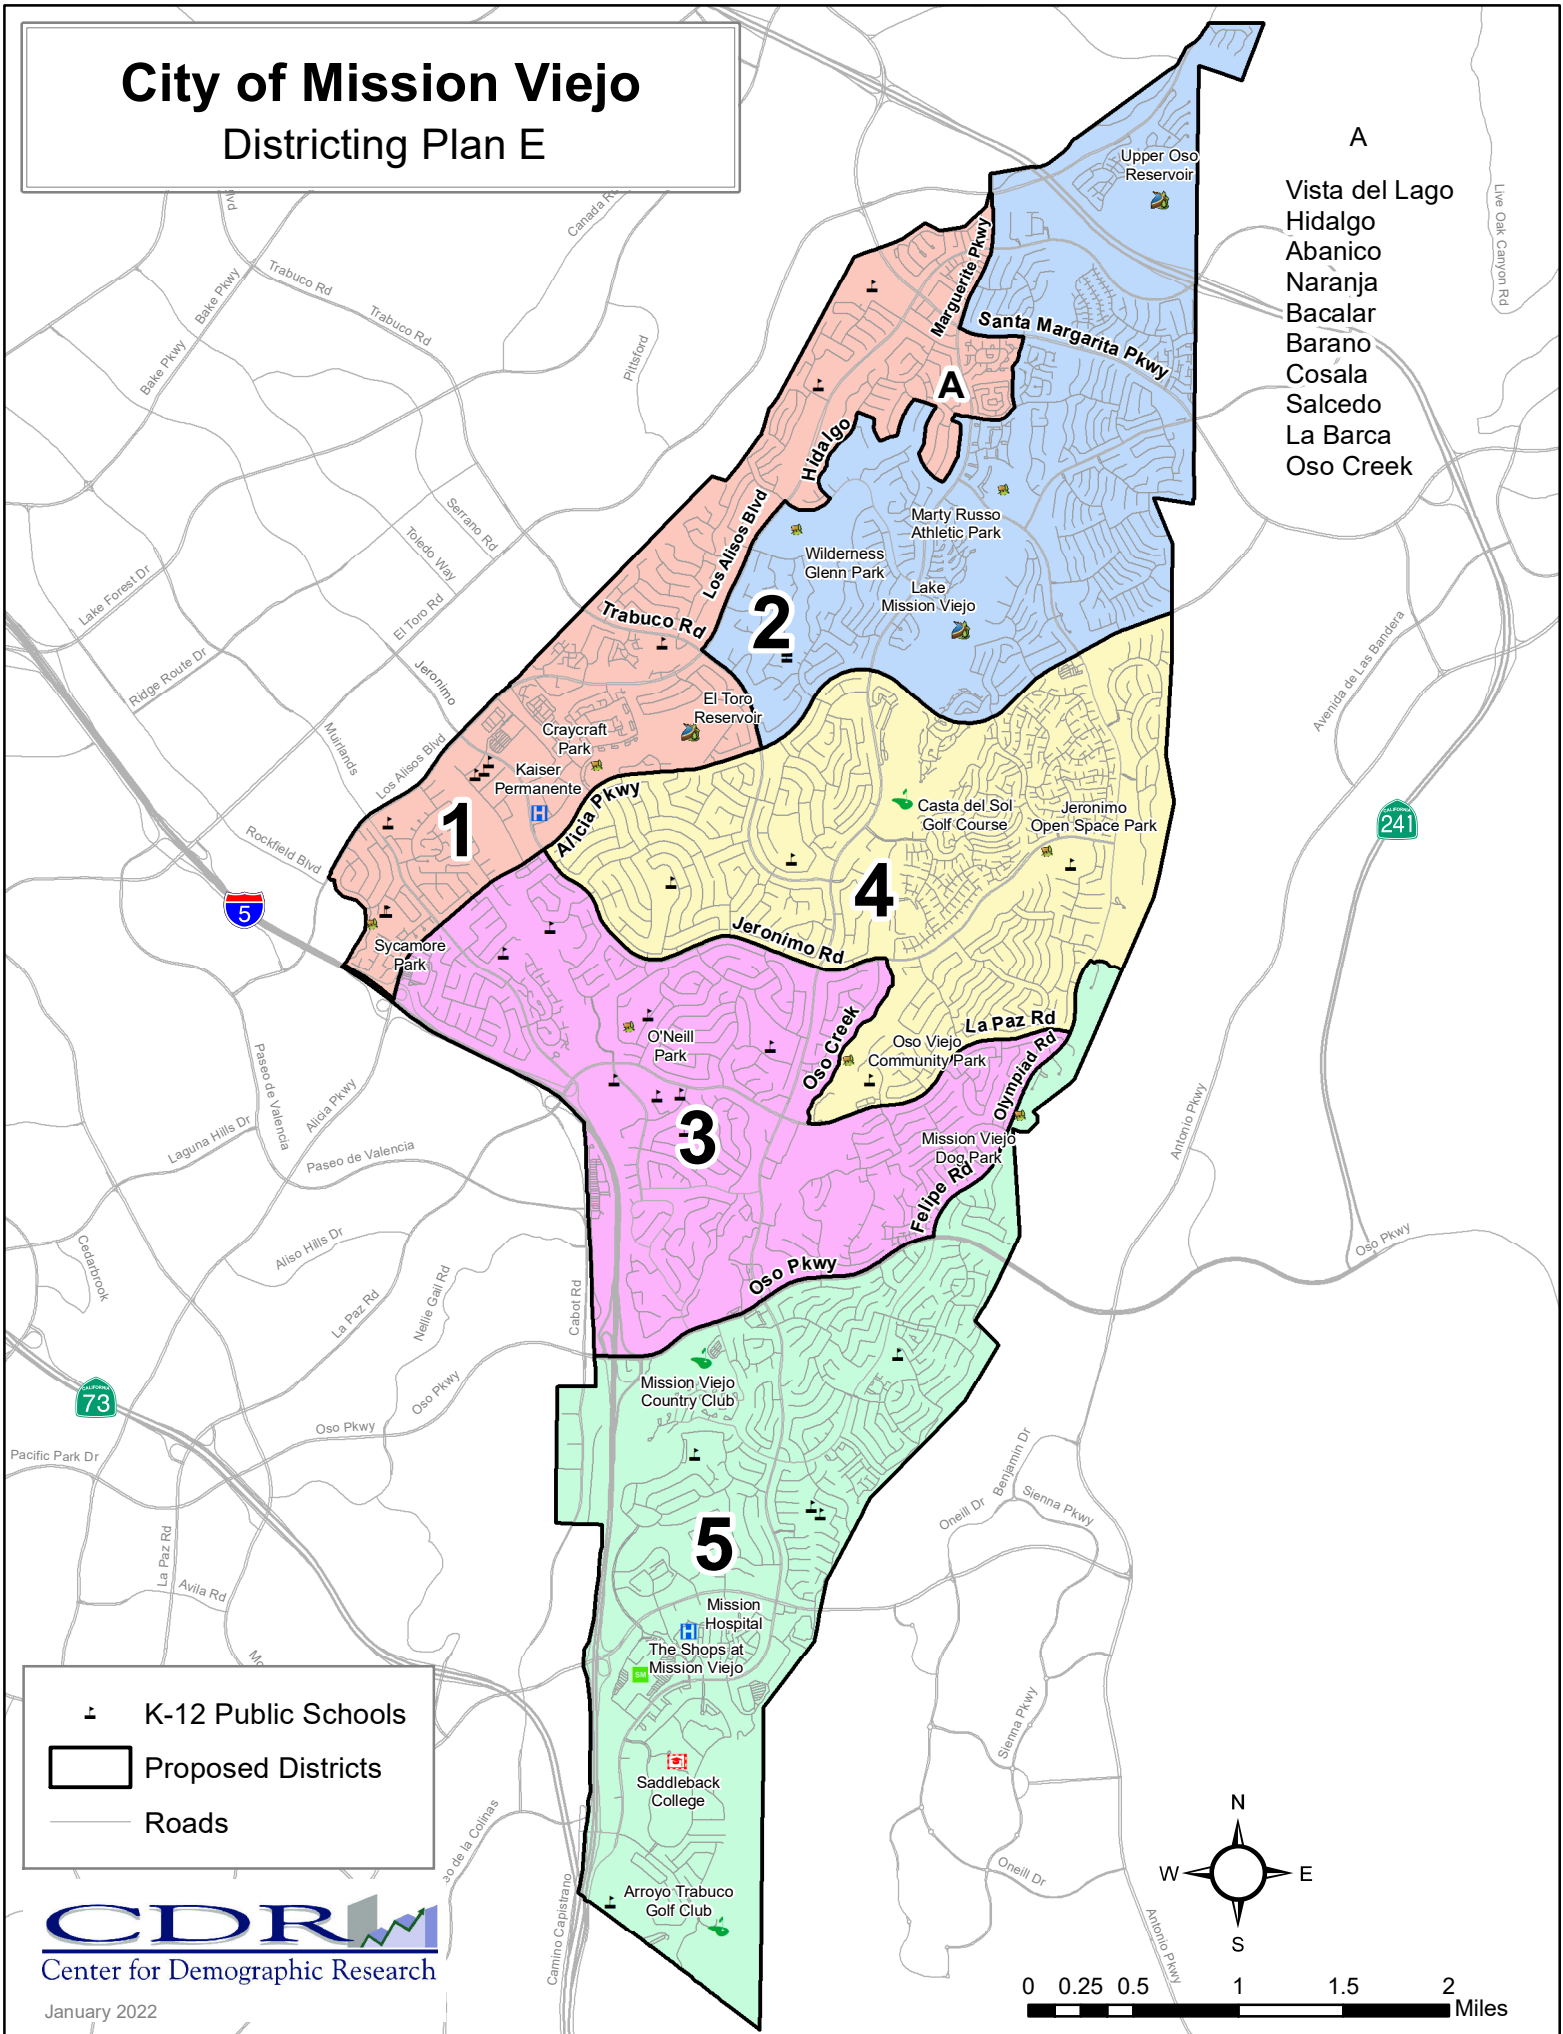

City of Mission Viejo

Districting Plan A

City of Mission Viejo

Districting Plan B

-  K-12 Public Schools
-  Proposed Districts
-  Roads

City of Mission Viejo

Districting Plan C

- A
Cenajo
Barano Walk Trail
Marguerite
Olympiad
- B
Via Noveno
Via Santa Maria
Via Escorial
Via San Gabriel
Trabuco
- C
Puerta de Luz
Pueblonuevo
Puerta del Oro
El Cantada
- D
Pacific Hills
Parcel Boundaries
Aprico
Felipe
- E
Golf Course
La Mancha
Marguerite
Parcel Boundaries
San Gonzalo
Via Grande

- K-12 Public Schools
- Proposed Districts
- Roads

0 0.25 0.5 1 1.5 2 Miles

City of Mission Viejo

Districting Plan D

A
Marguerite
Olympiad

B
Valyermo
Oro Grande
Carmenita
La Chiquita
Carlota
Trabuco

-  K-12 Public Schools
-  Proposed Districts
-  Roads

0 0.25 0.5 1 1.5 2 Miles

City of Mission Viejo

Districting Plan E

A
 Vista del Lago
 Hidalgo
 Abanico
 Naranja
 Bacalar
 Barano
 Cosala
 Salcedo
 La Barca
 Oso Creek

-  K-12 Public Schools
-  Proposed Districts
-  Roads

City of Mission Viejo

Districting Plan F

- K-12 Public Schools
- Proposed Districts
- Roads

City of Mission Viejo

Districting Plan E-1

A
 Los Alisos
 Parcel boundaries
 Hidalgo
 Abanico
 Calabrazo
 Camargo
 La Barca
 Oso Creek