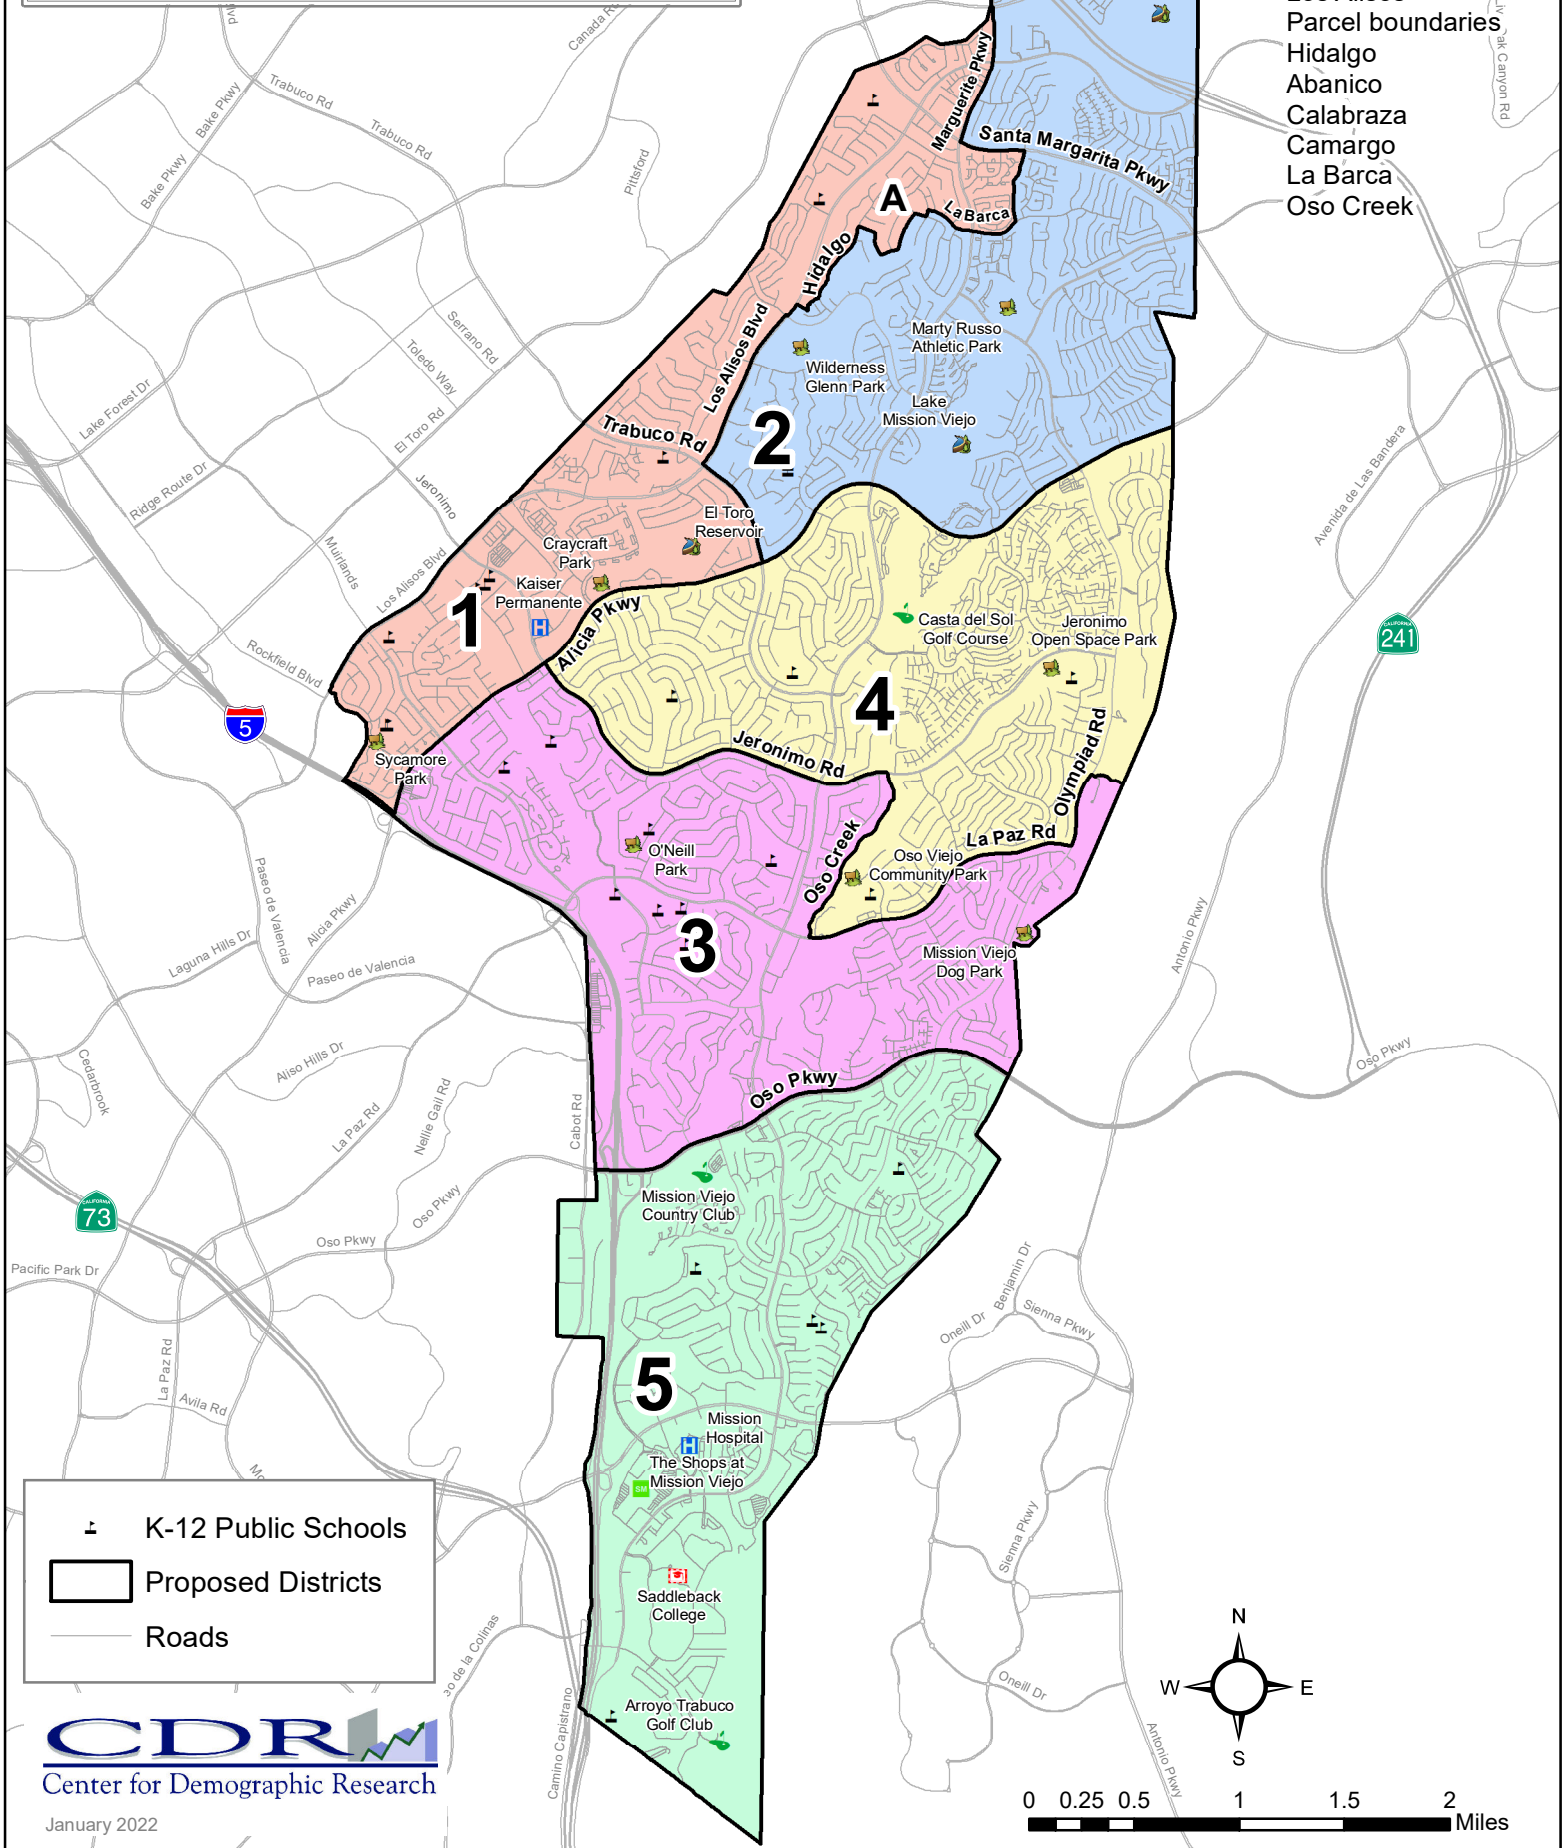

- K-12 Public Schools
- Proposed Districts
- Roads

0 0.25 0.5 1 1.5 2 Miles

City of Mission Viejo

Districting Plan D

A
Marguerite
Olympiad

B
Valyermo
Oro Grande
Carmenita
La Chiquita
Carlota
Trabuco

-  K-12 Public Schools
-  Proposed Districts
-  Roads

0 0.25 0.5 1 1.5 2 Miles

City of Mission Viejo

Districting Plan E

A
 Vista del Lago
 Hidalgo
 Abanico
 Naranja
 Bacalar
 Barano
 Cosala
 Salcedo
 La Barca
 Oso Creek

-  K-12 Public Schools
-  Proposed Districts
-  Roads

City of Mission Viejo

Districting Plan F

- K-12 Public Schools
- Proposed Districts
- Roads

City of Mission Viejo

Districting Plan E-1

A
 Los Alisos
 Parcel boundaries
 Hidalgo
 Abanico
 Calabrazo
 Camargo
 La Barca
 Oso Creek

-  K-12 Public Schools
-  Proposed Districts
-  Roads