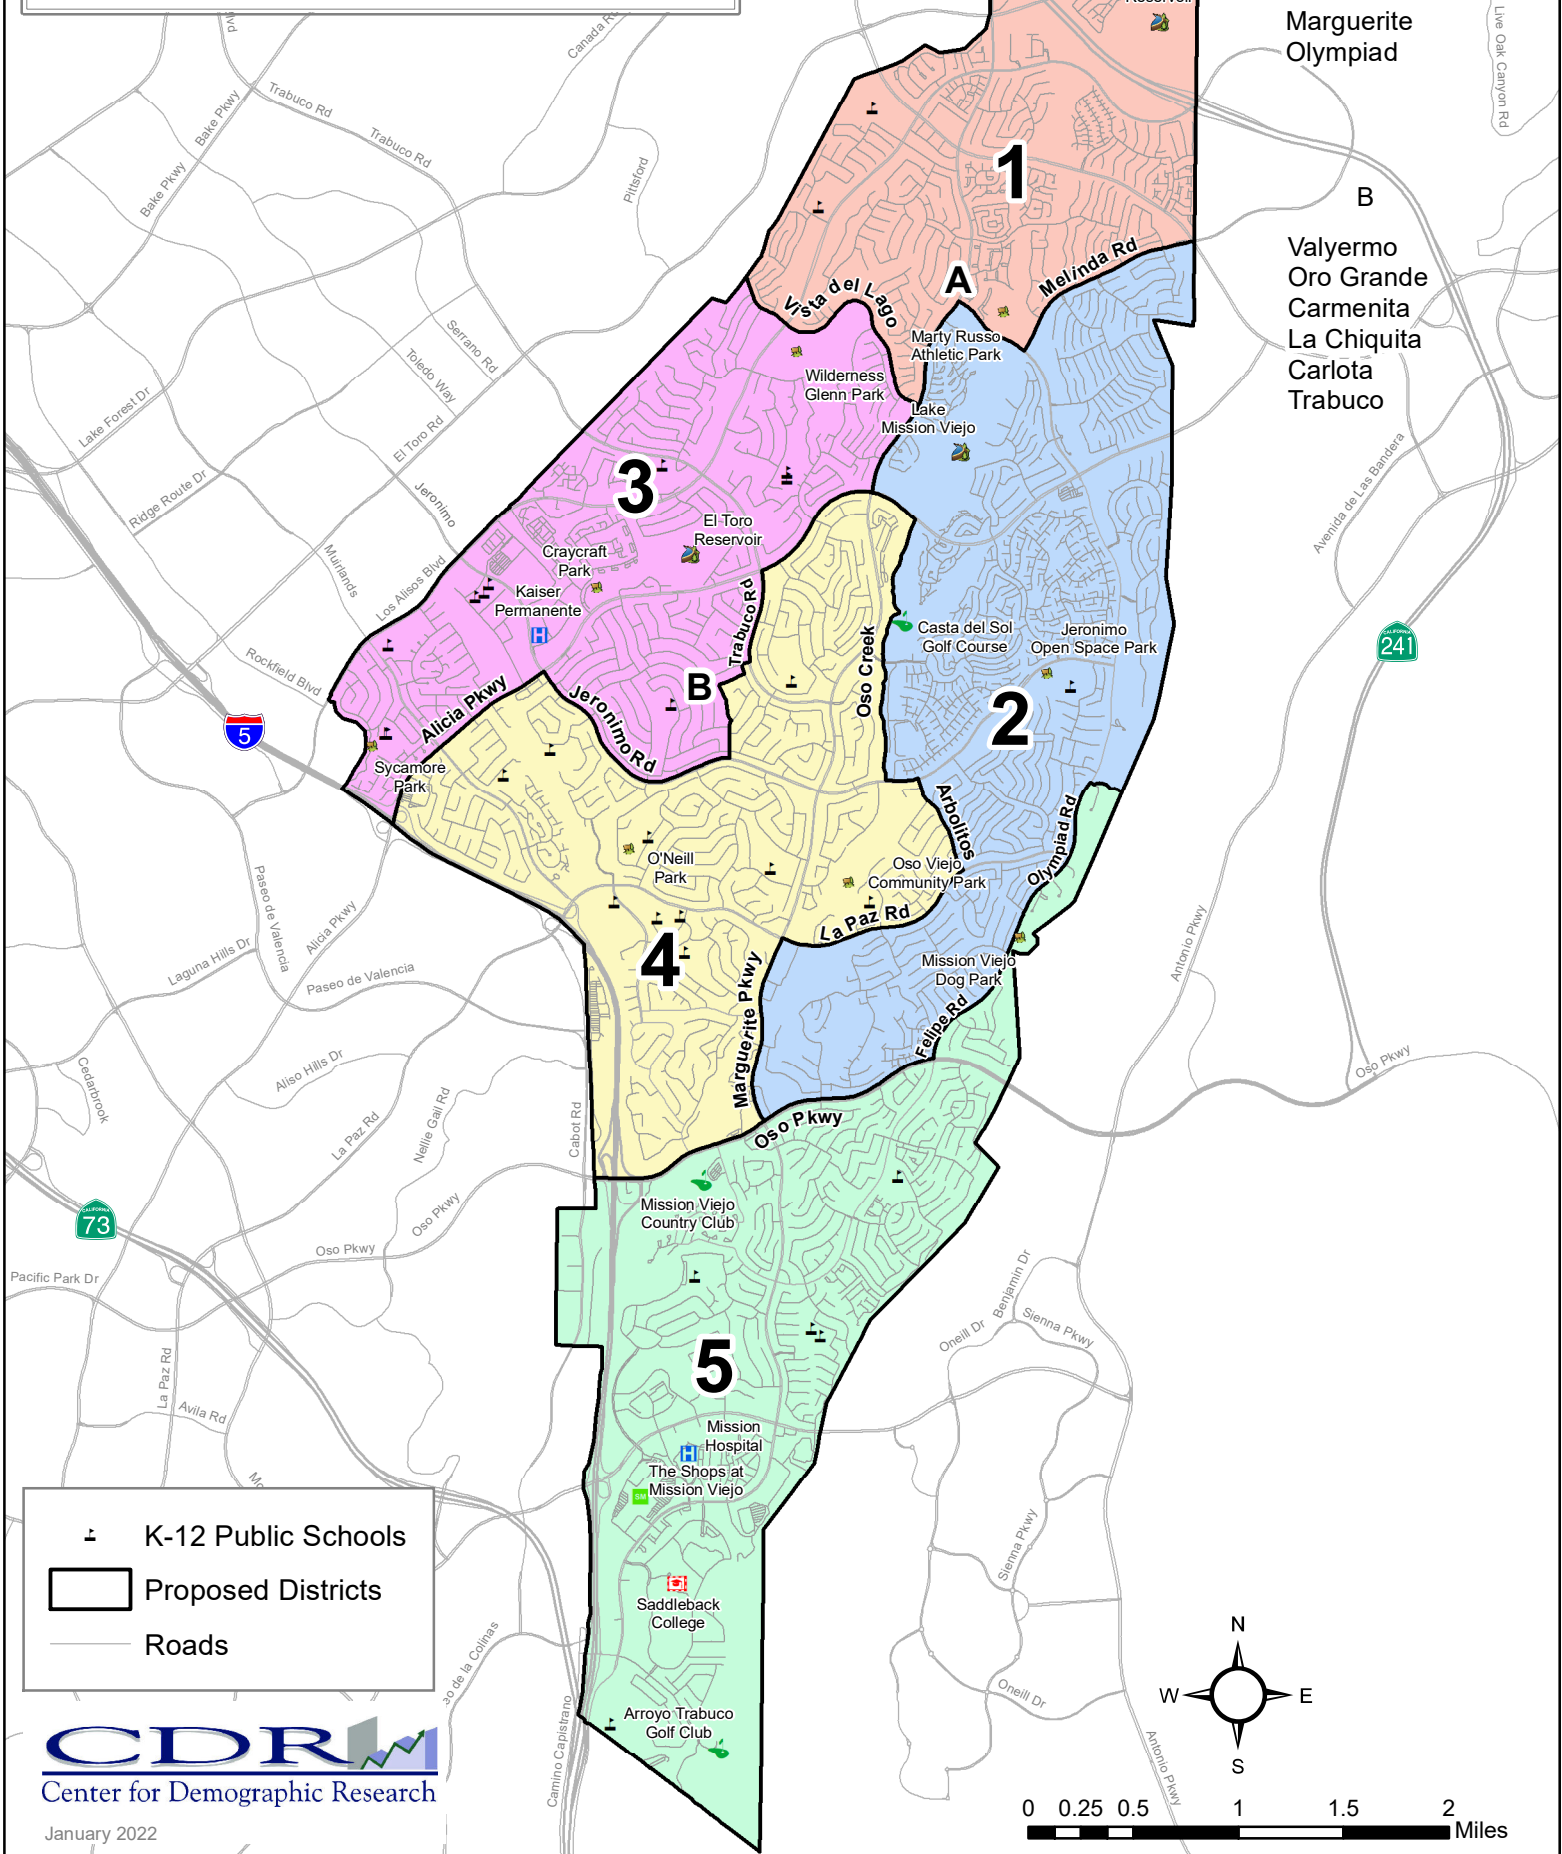

City of Mission Viejo

Districting Plan A

City of Mission Viejo

Districting Plan B

-  K-12 Public Schools
-  Proposed Districts
-  Roads

City of Mission Viejo

Districting Plan C

- A
Cenajo
Barano Walk Trail
Marguerite
Olympiad
- B
Via Noveno
Via Santa Maria
Via Escorial
Via San Gabriel
Trabuco
- C
Puerta de Luz
Pueblonuevo
Puerta del Oro
El Cantada
- D
Pacific Hills
Parcel Boundaries
Aprico
Felipe
- E
Golf Course
La Mancha
Marguerite
Parcel Boundaries
San Gonzalo
Via Grande

- K-12 Public Schools
- Proposed Districts
- Roads

0 0.25 0.5 1 1.5 2 Miles

City of Mission Viejo

Districting Plan D

A
Marguerite
Olympiad

B
Valyermo
Oro Grande
Carmenita
La Chiquita
Carlota
Trabuco

-  K-12 Public Schools
-  Proposed Districts
-  Roads

0 0.25 0.5 1 1.5 2 Miles

City of Mission Viejo

Districting Plan E

A
 Vista del Lago
 Hidalgo
 Abanico
 Naranja
 Bacalar
 Barano
 Cosala
 Salcedo
 La Barca
 Oso Creek

-  K-12 Public Schools
-  Proposed Districts
-  Roads

City of Mission Viejo

Districting Plan F

- K-12 Public Schools
- Proposed Districts
- Roads

City of Mission Viejo

Districting Plan E-1

A
 Los Alisos
 Parcel boundaries
 Hidalgo
 Abanico
 Calabrazo
 Camargo
 La Barca
 Oso Creek