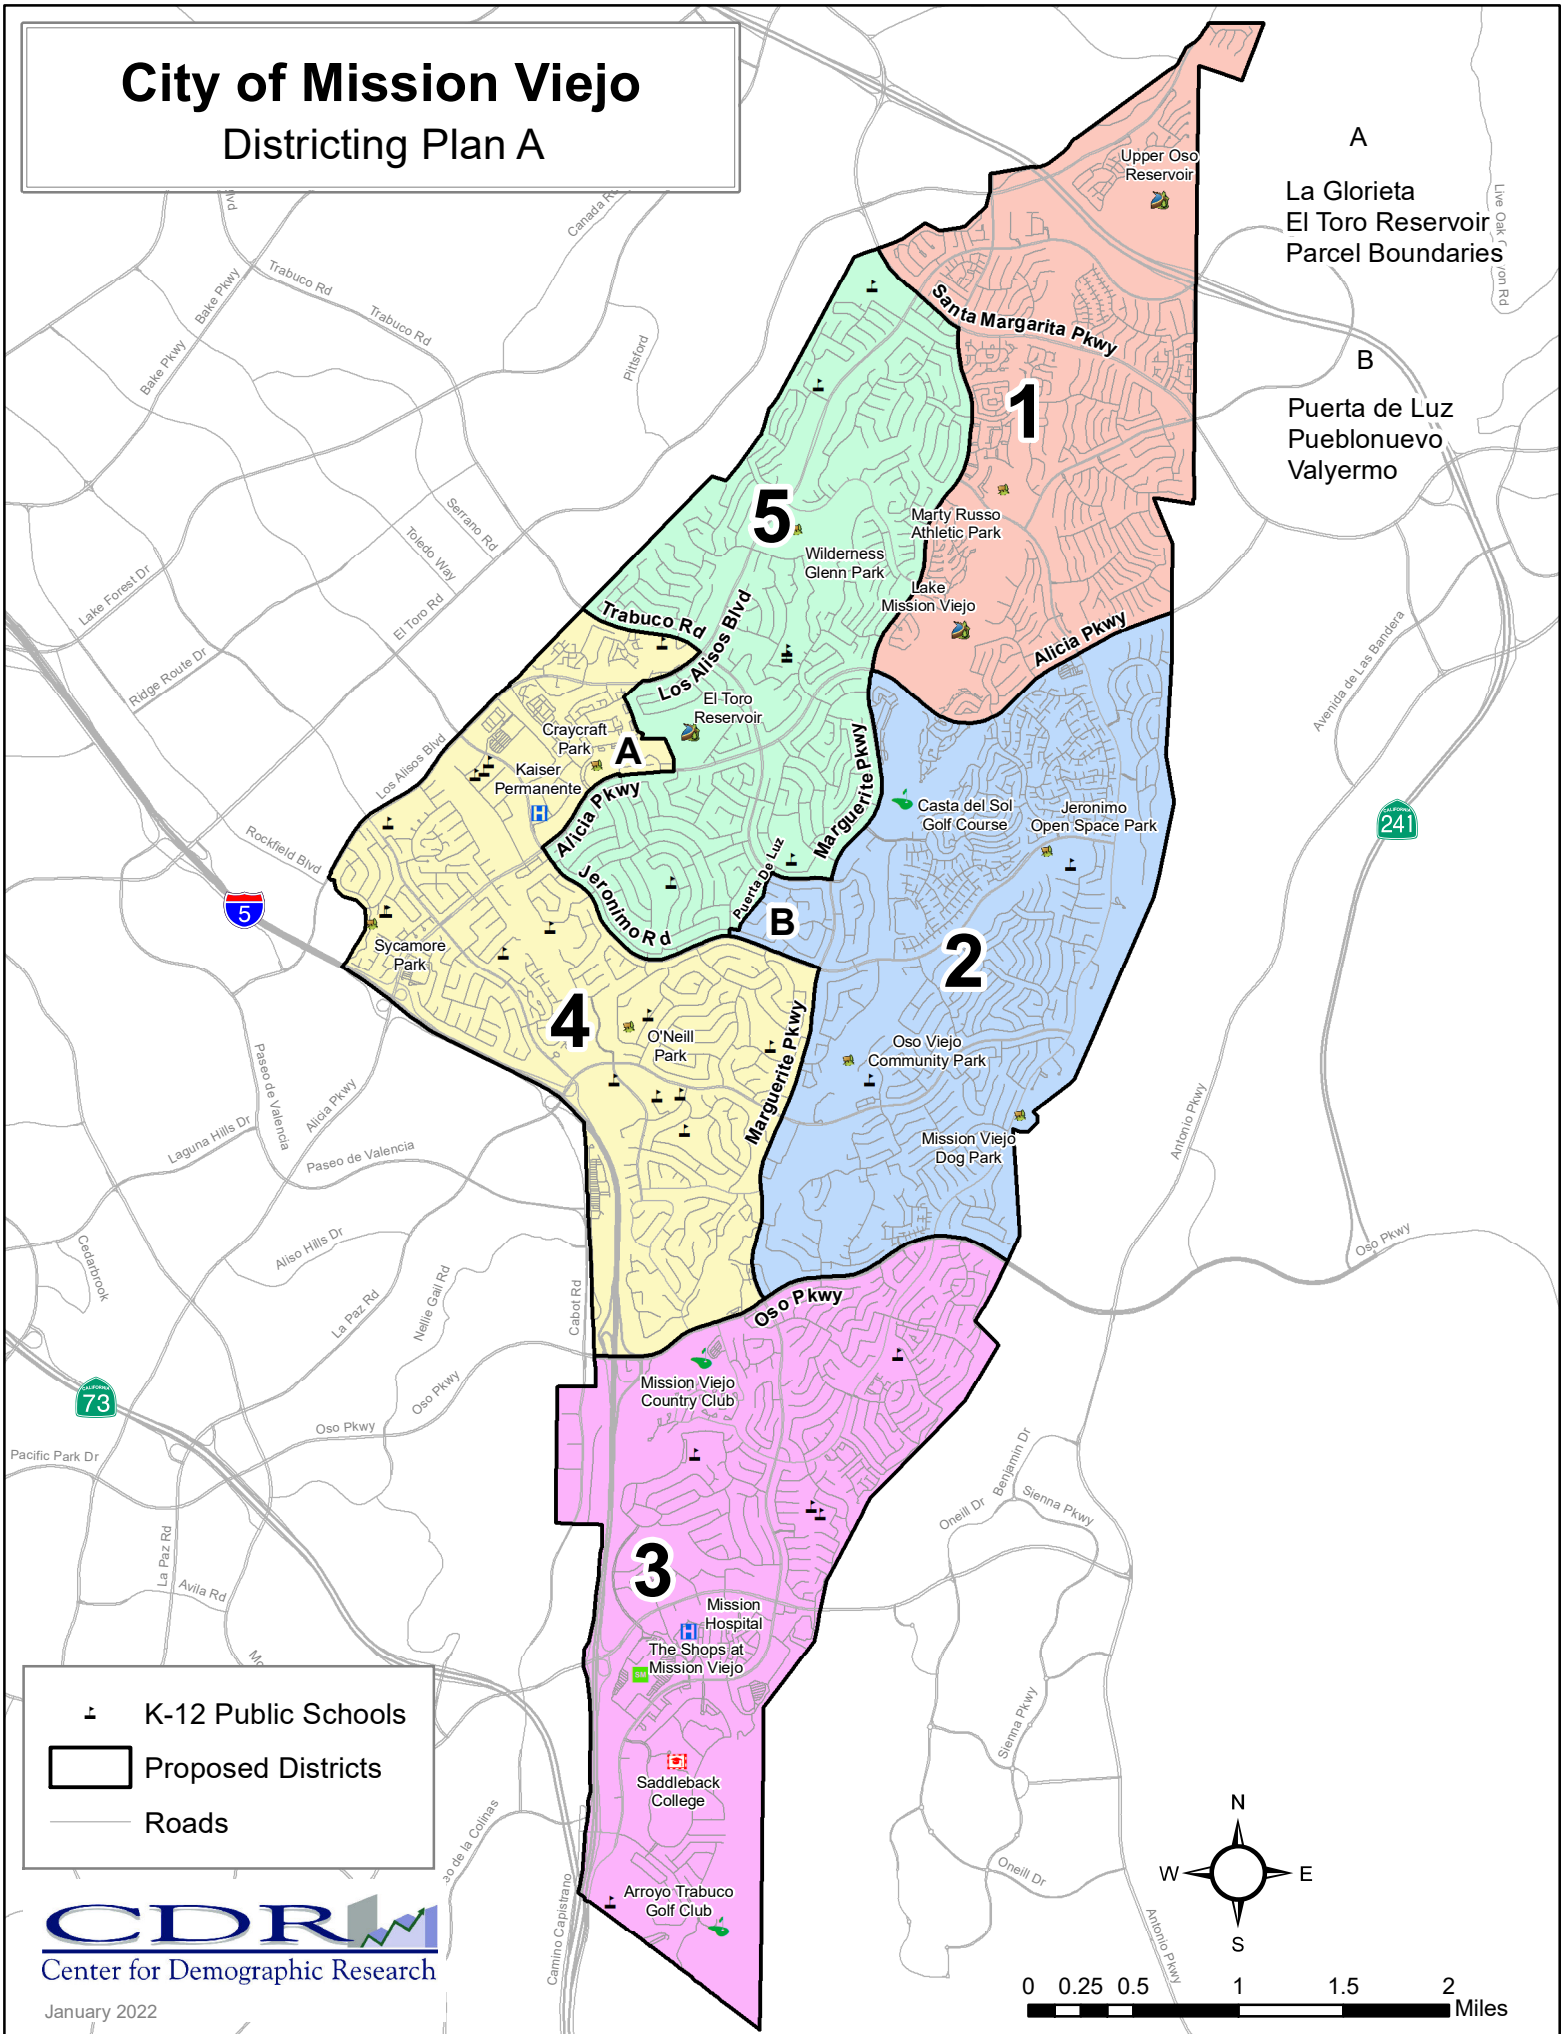

City of Mission Viejo

Districting Plan A

City of Mission Viejo

Districting Plan B

-  K-12 Public Schools
-  Proposed Districts
-  Roads

City of Mission Viejo

Districting Plan C

- A
Cenajo
Barano Walk Trail
Marguerite
Olympiad
- B
Via Noveno
Via Santa Maria
Via Escorial
Via San Gabriel
Trabuco
- C
Puerta de Luz
Pueblonuevo
Puerta del Oro
El Cantada
- D
Pacific Hills
Parcel Boundaries
Aprico
Felipe
- E
Golf Course
La Mancha
Marguerite
Parcel Boundaries
San Gonzalo
Via Grande

- K-12 Public Schools
- Proposed Districts
- Roads

0 0.25 0.5 1 1.5 2 Miles

City of Mission Viejo

Districting Plan D

A
Marguerite
Olympiad

B
Valyermo
Oro Grande
Carmenita
La Chiquita
Carlota
Trabuco

-  K-12 Public Schools
-  Proposed Districts
-  Roads

0 0.25 0.5 1 1.5 2 Miles

City of Mission Viejo

Districting Plan E

A
 Vista del Lago
 Hidalgo
 Abanico
 Naranja
 Bacalar
 Barano
 Cosala
 Salcedo
 La Barca
 Oso Creek

-  K-12 Public Schools
-  Proposed Districts
-  Roads

City of Mission Viejo

Districting Plan F

- K-12 Public Schools
- Proposed Districts
- Roads

City of Mission Viejo

Districting Plan E-1

A
 Los Alisos
 Parcel boundaries
 Hidalgo
 Abanico
 Calabrazo
 Camargo
 La Barca
 Oso Creek