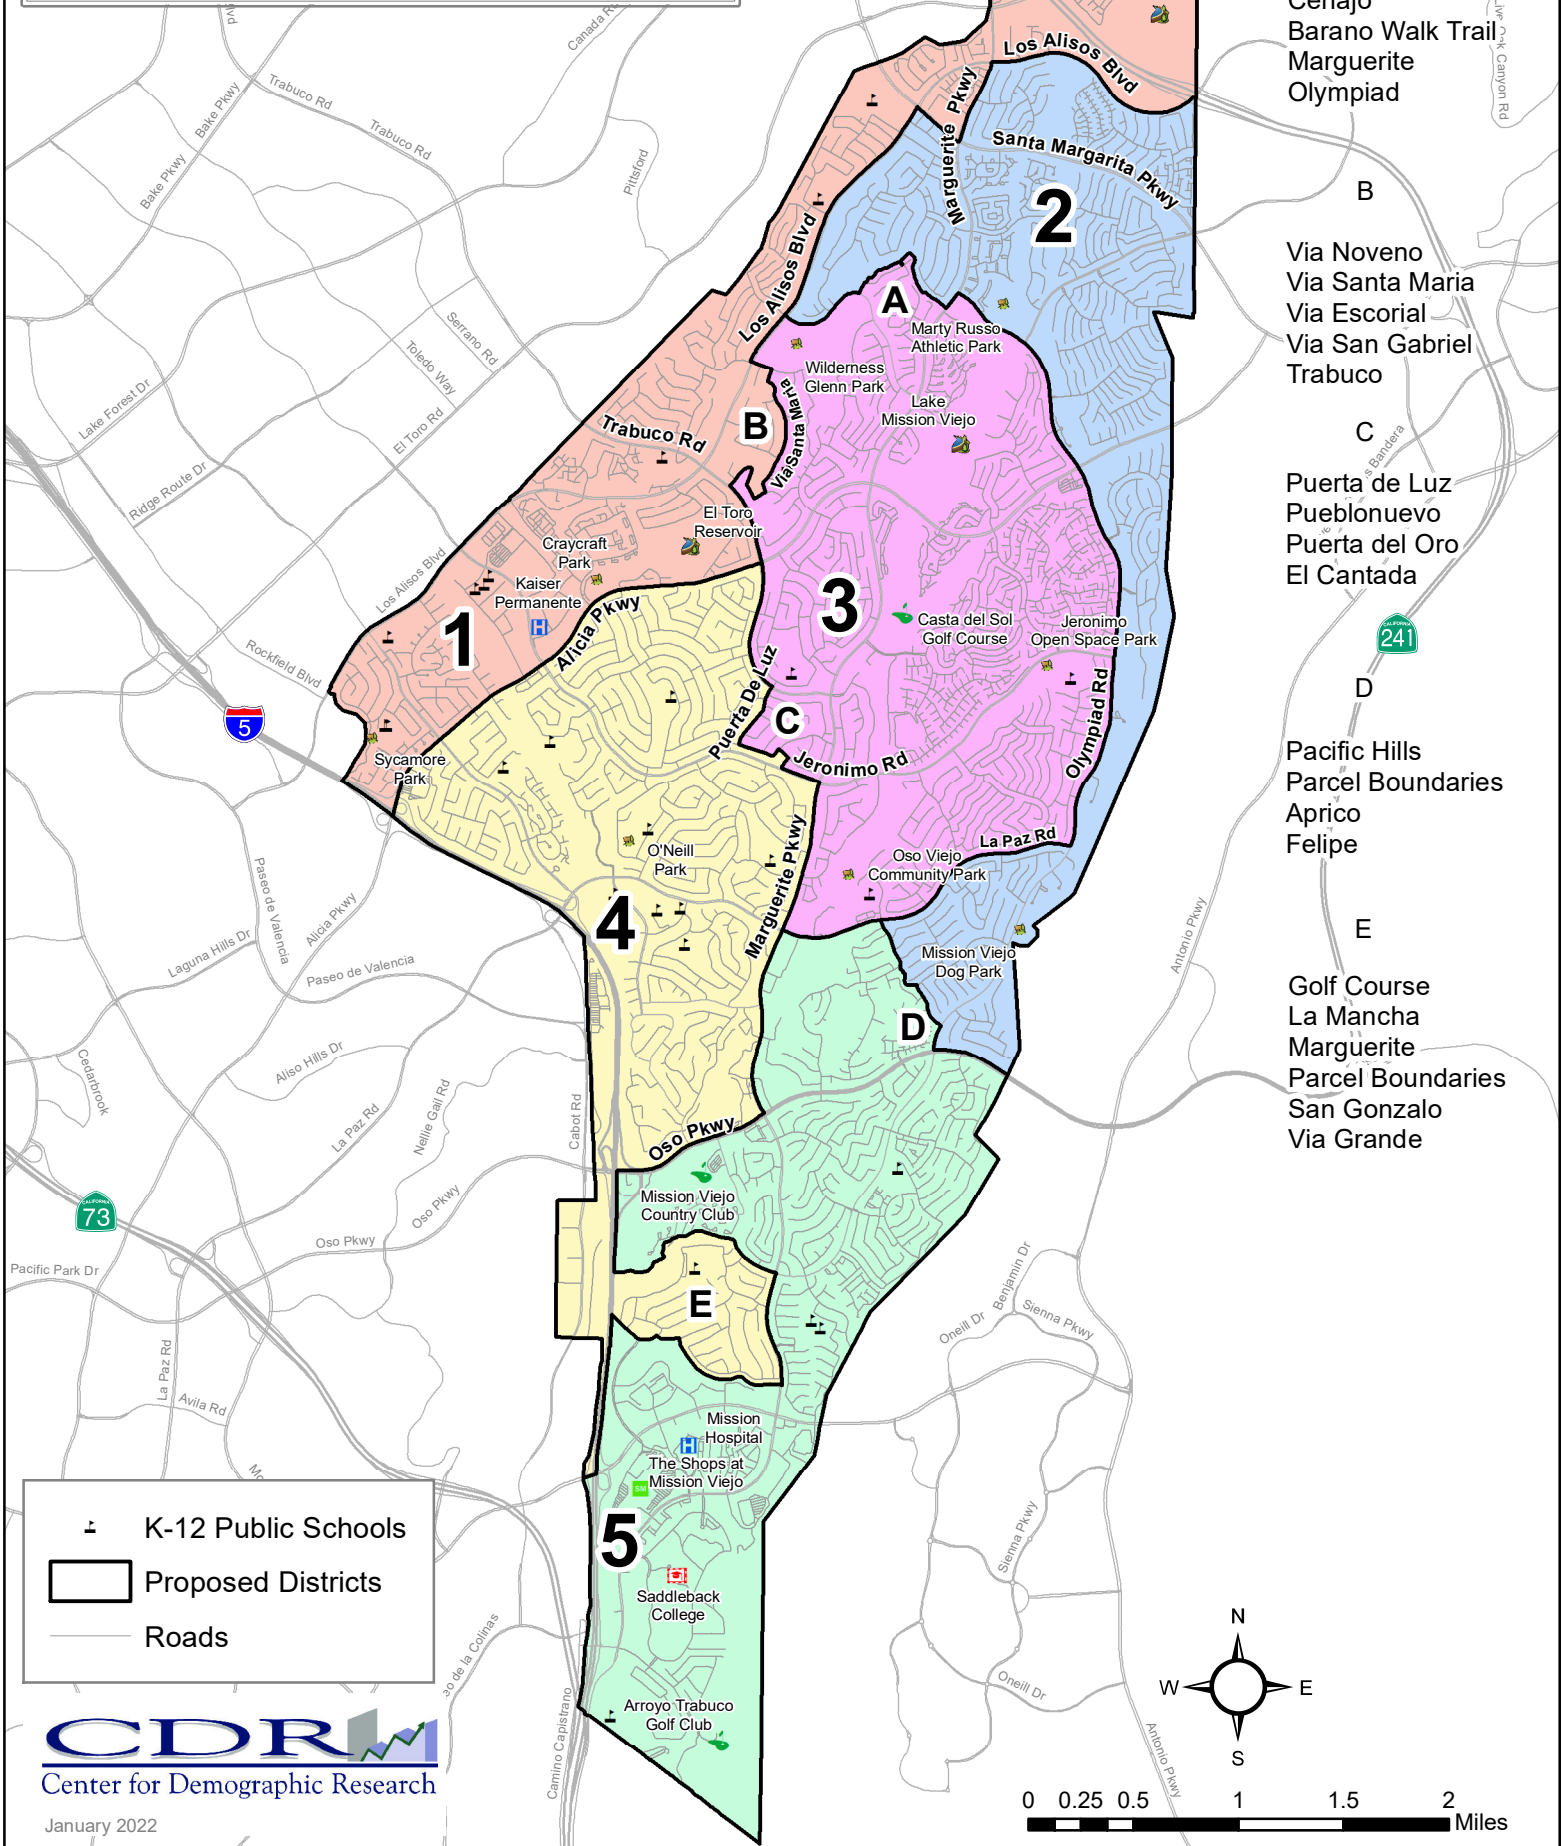

City of Mission Viejo

Districting Plan A

City of Mission Viejo

Districting Plan B

-  K-12 Public Schools
-  Proposed Districts
-  Roads

City of Mission Viejo

Districting Plan C

- A
Cenajo
Barano Walk Trail
Marguerite
Olympiad
- B
Via Noveno
Via Santa Maria
Via Escorial
Via San Gabriel
Trabuco
- C
Puerta de Luz
Pueblonuevo
Puerta del Oro
El Cantada
- D
Pacific Hills
Parcel Boundaries
Aprico
Felipe
- E
Golf Course
La Mancha
Marguerite
Parcel Boundaries
San Gonzalo
Via Grande

- K-12 Public Schools
- Proposed Districts
- Roads

0 0.25 0.5 1 1.5 2 Miles

City of Mission Viejo

Districting Plan D

A
Marguerite
Olympiad

B
Valyermo
Oro Grande
Carmenita
La Chiquita
Carlota
Trabuco

-  K-12 Public Schools
-  Proposed Districts
-  Roads

0 0.25 0.5 1 1.5 2 Miles

City of Mission Viejo

Districting Plan E

A
 Vista del Lago
 Hidalgo
 Abanico
 Naranja
 Bacalar
 Barano
 Cosala
 Salcedo
 La Barca
 Oso Creek

-  K-12 Public Schools
-  Proposed Districts
-  Roads

City of Mission Viejo

Districting Plan F

- K-12 Public Schools
- Proposed Districts
- Roads

City of Mission Viejo

Districting Plan E-1

A
 Los Alisos
 Parcel boundaries
 Hidalgo
 Abanico
 Calabrazo
 Camargo
 La Barca
 Oso Creek