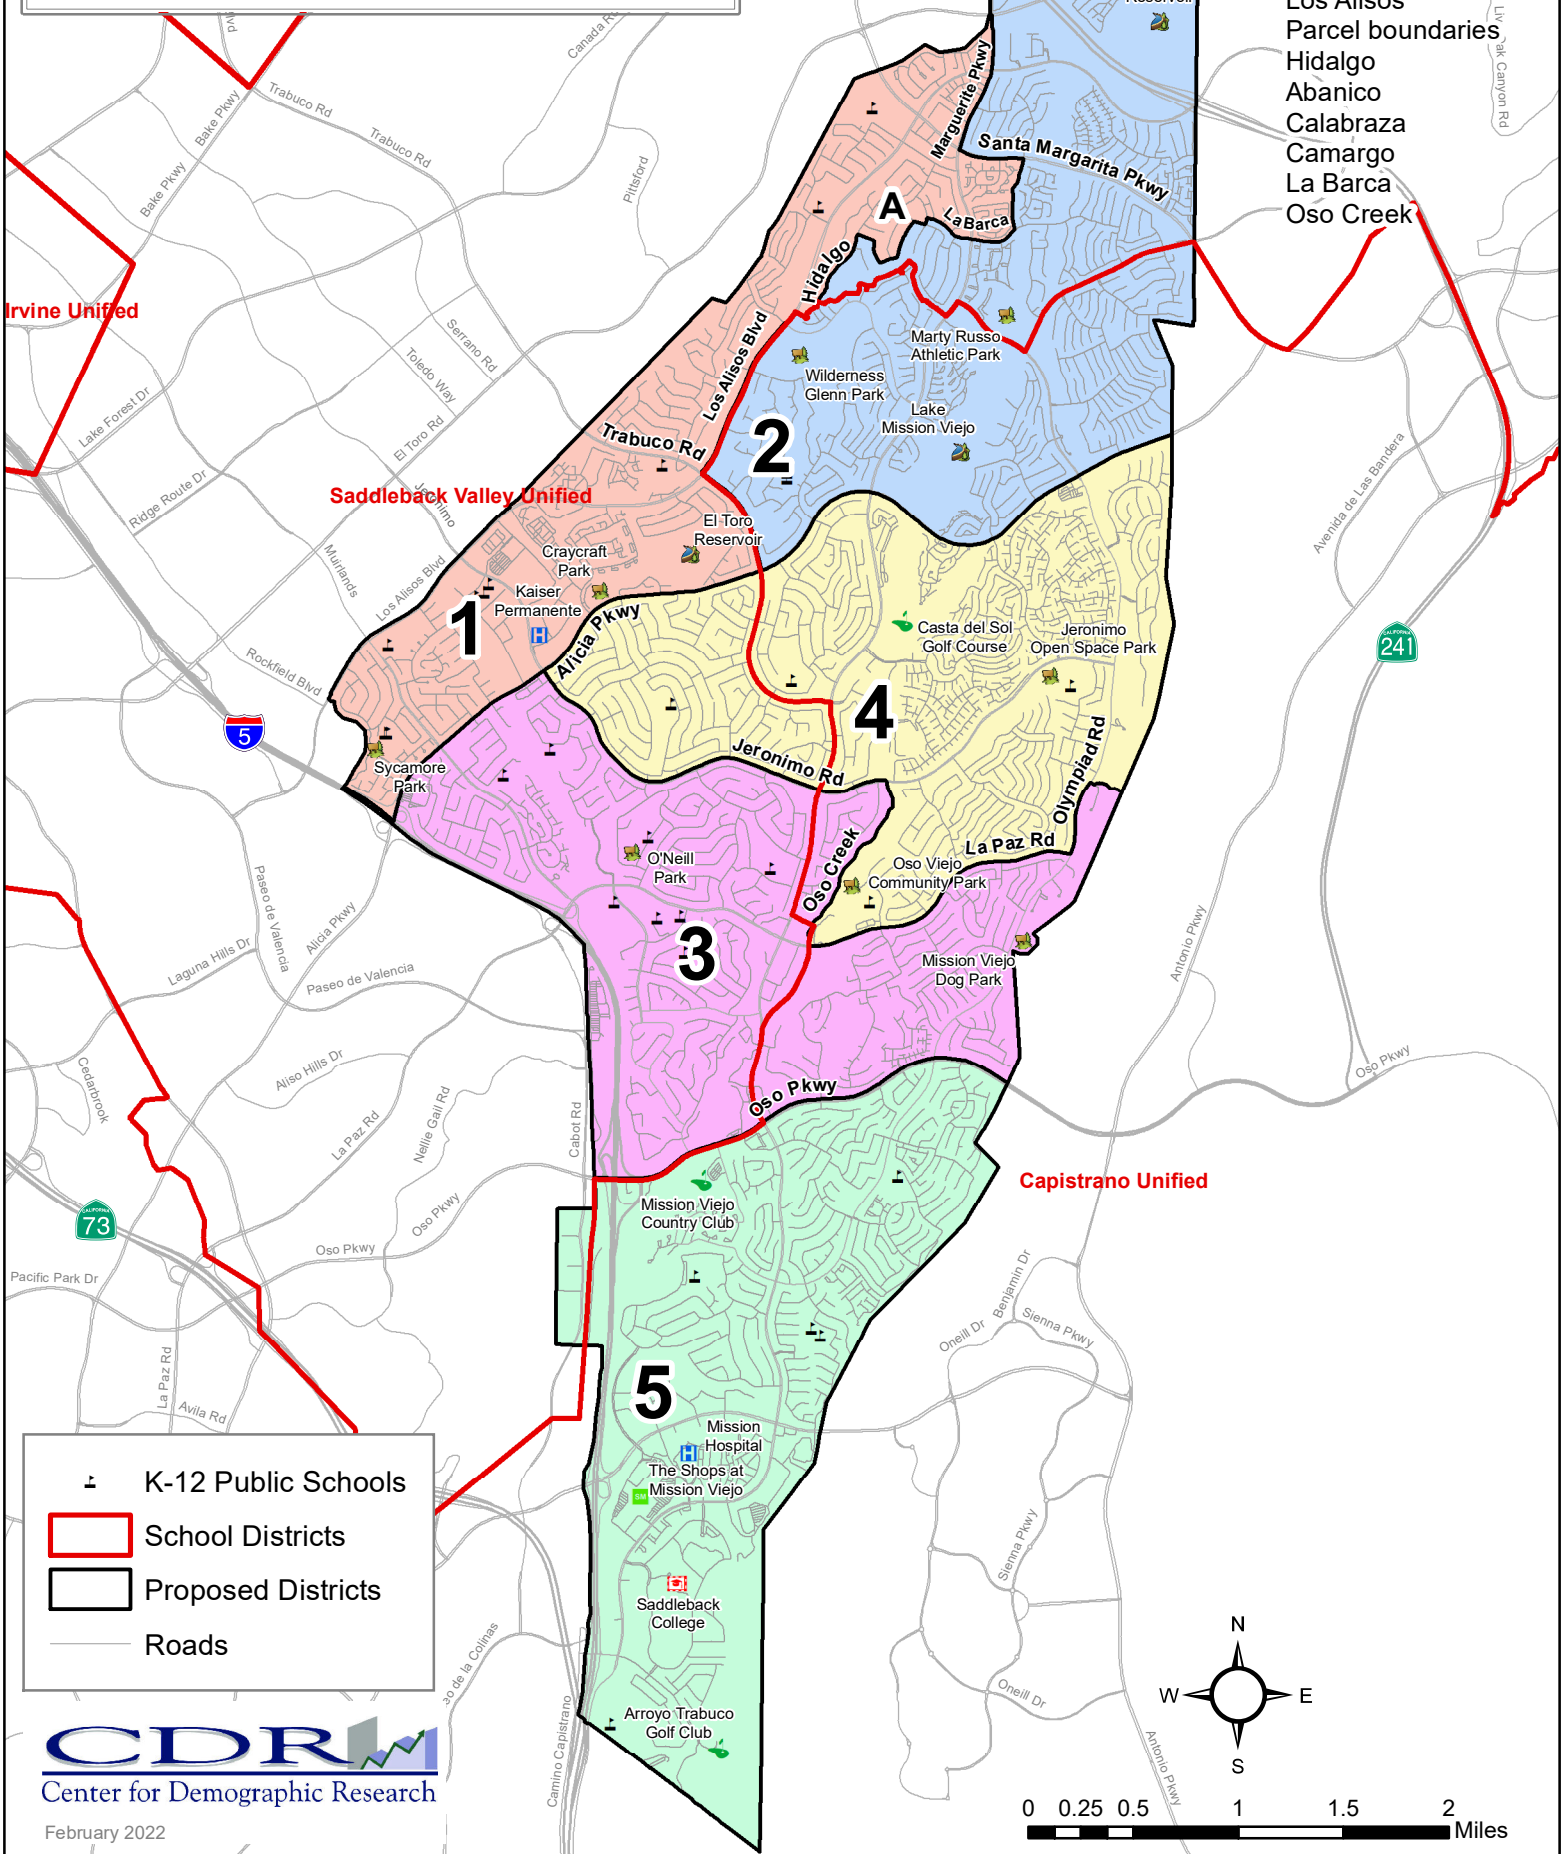

City of Mission Viejo

Districting Plan E-1

A
Los Alisos
Parcel boundaries
Hidalgo
Abanico
Calabrazo
Camargo
La Barca
Oso Creek

- K-12 Public Schools
- School Districts
- Proposed Districts
- Roads