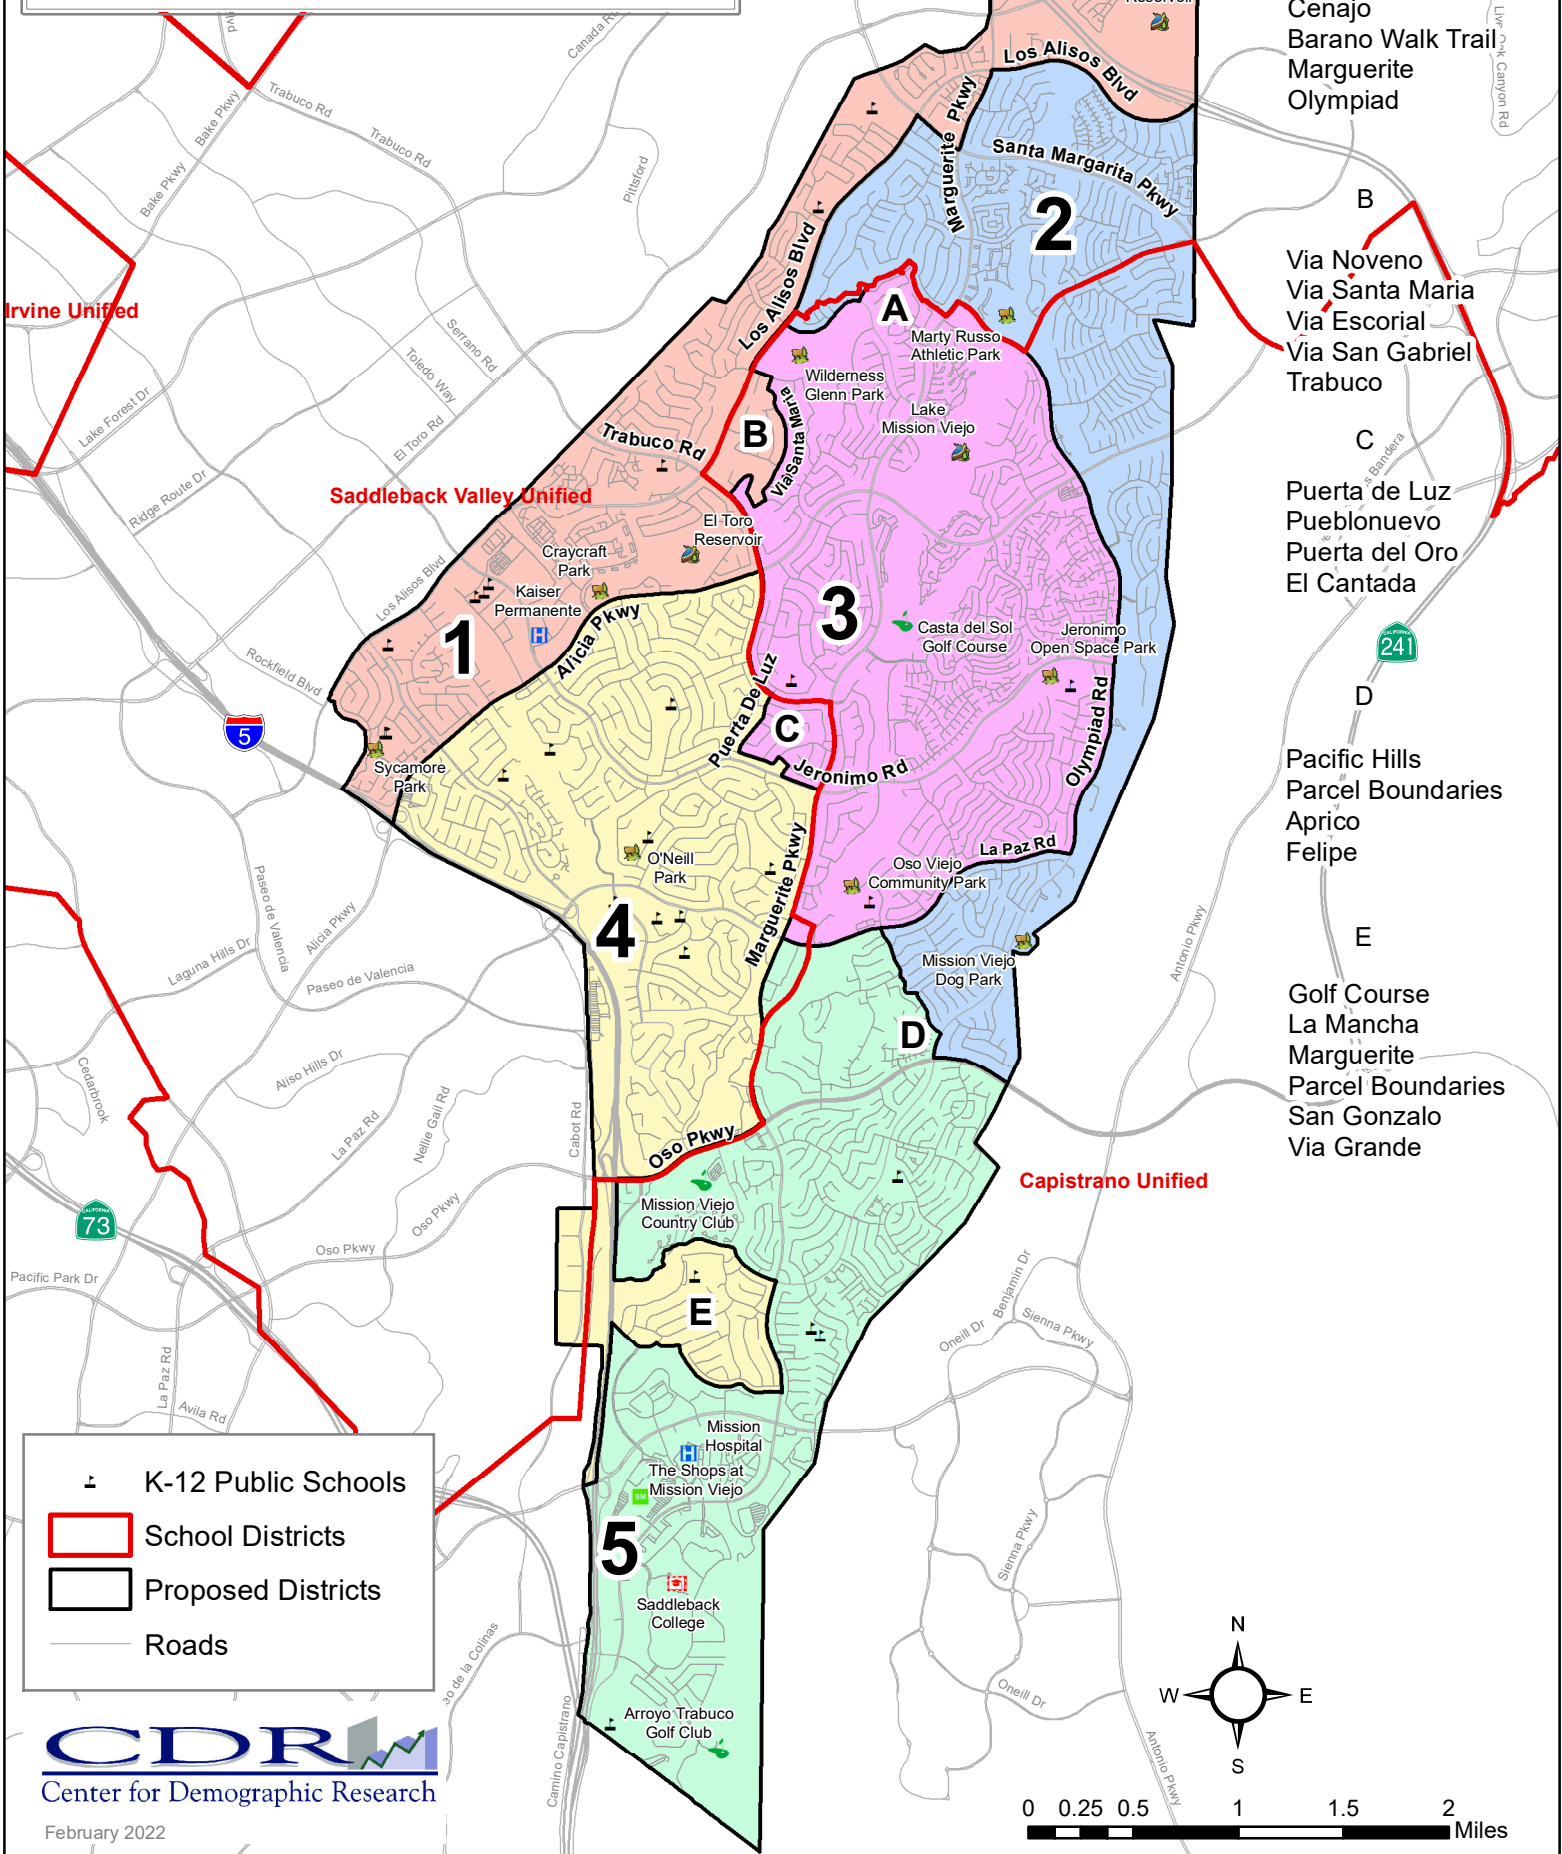

City of Mission Viejo

Districting Plan C

- A
  - Cenajo
  - Barano Walk Trail
  - Marguerite
  - Olympiad
- B
  - Via Noveno
  - Via Santa Maria
  - Via Escorial
  - Via San Gabriel
  - Trabuco
- C
  - Puerta de Luz
  - Pueblonuevo
  - Puerta del Oro
  - El Cantada
- D
  - Pacific Hills
  - Parcel Boundaries
  - Aprico
  - Felipe
- E
  - Golf Course
  - La Mancha
  - Marguerite
  - Parcel Boundaries
  - San Gonzalo
  - Via Grande

- K-12 Public Schools
- School Districts
- Proposed Districts
- Roads