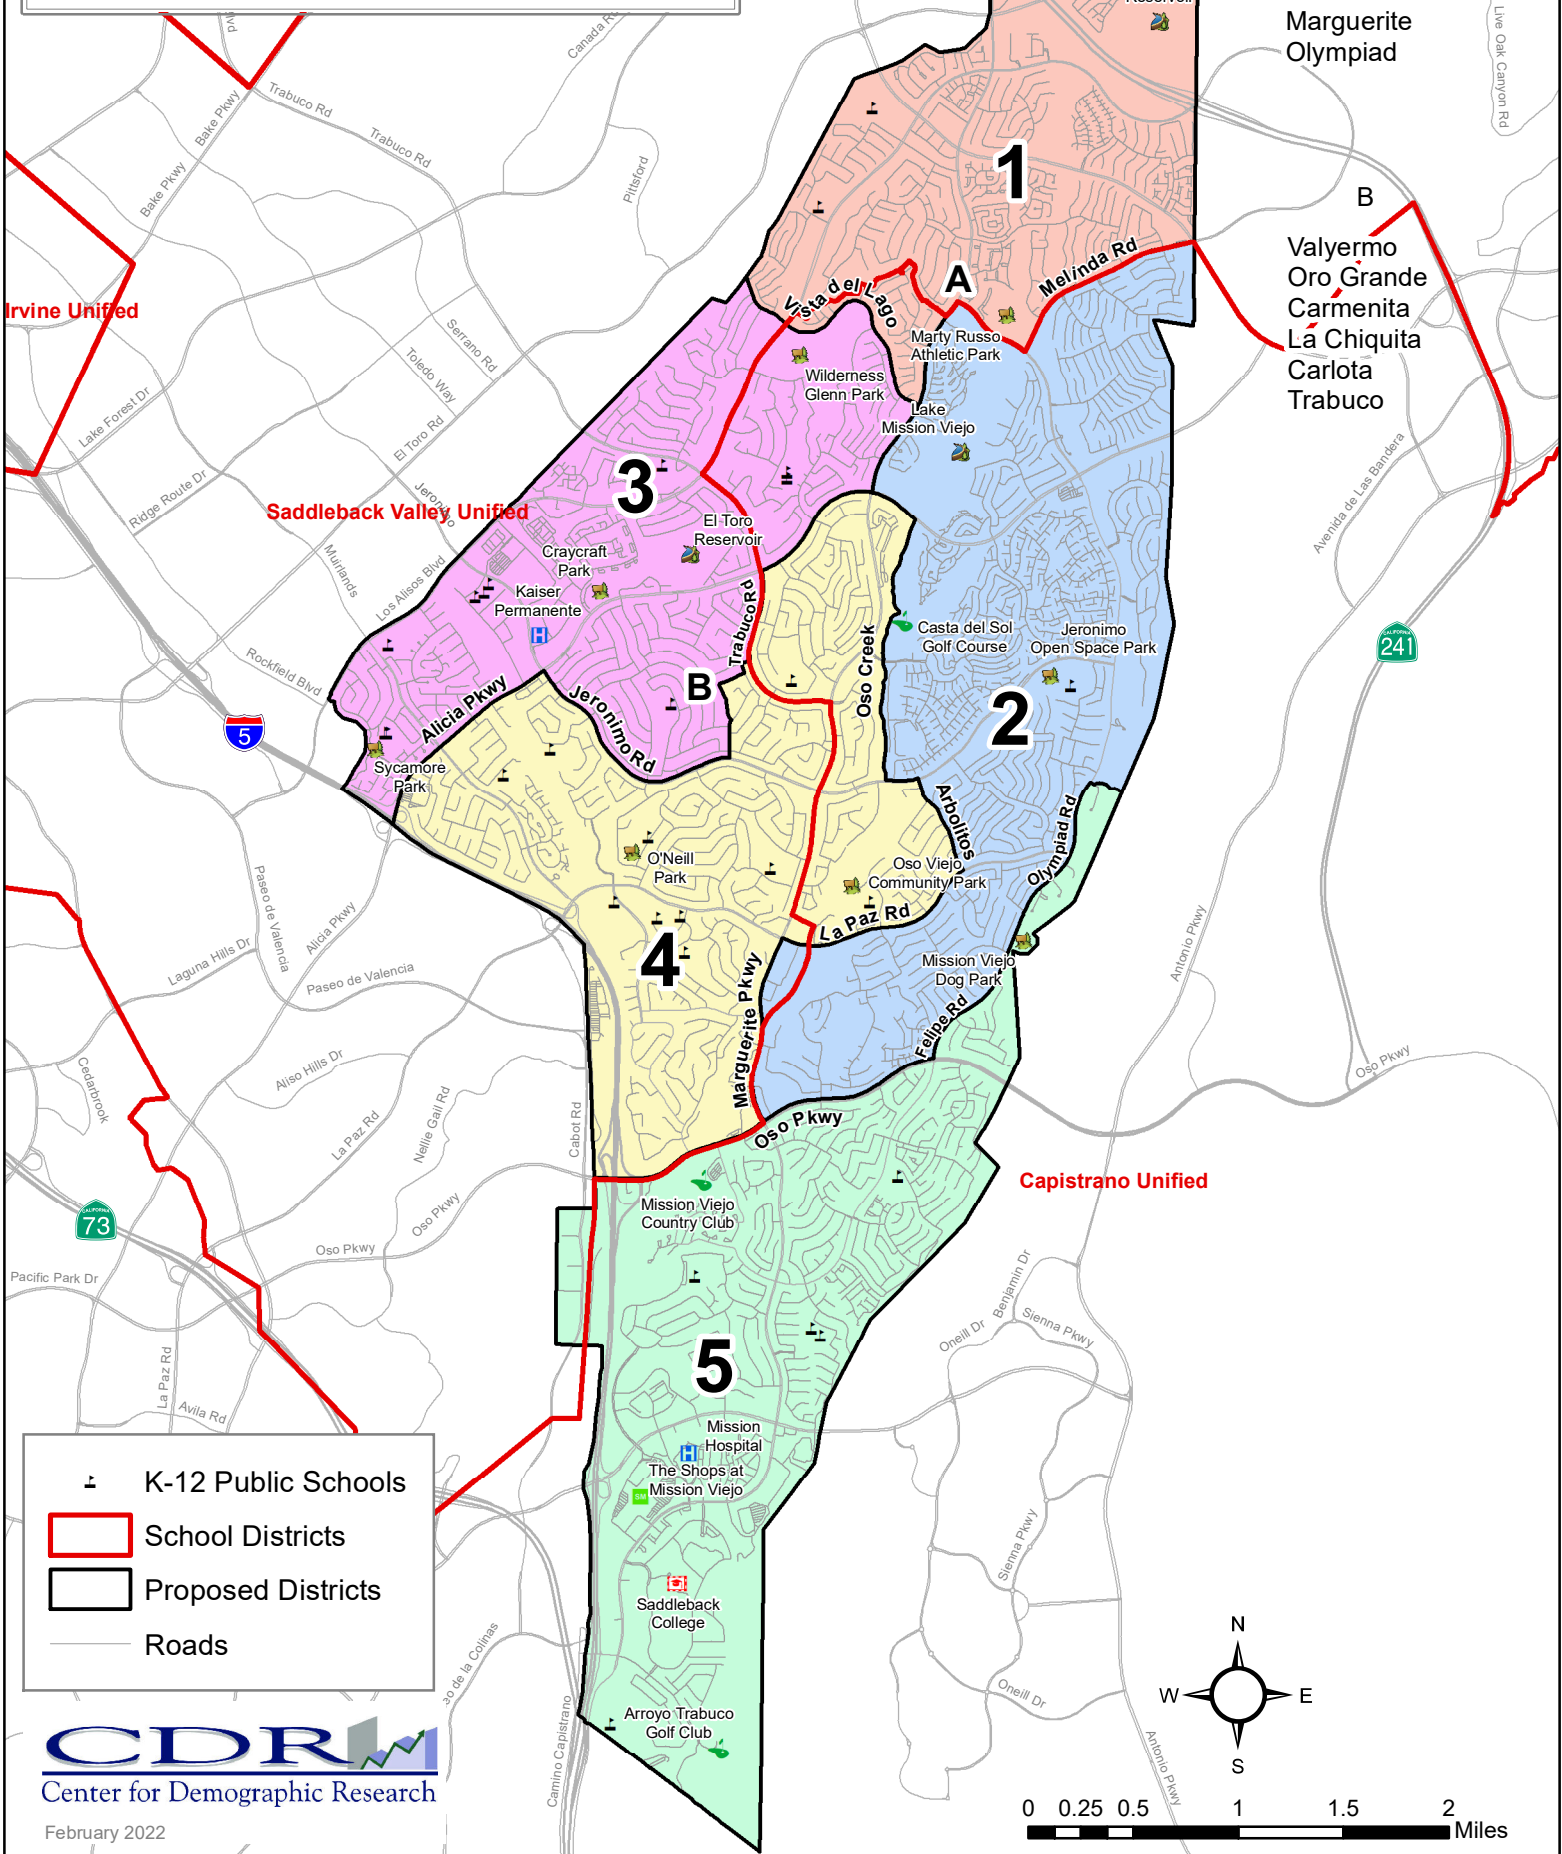

City of Mission Viejo

Districting Plan D

A
Marguerite
Olympiad

B
Valyermo
Oro Grande
Carmenita
La Chiquita
Carlota
Trabuco

- K-12 Public Schools
- School Districts
- Proposed Districts
- Roads