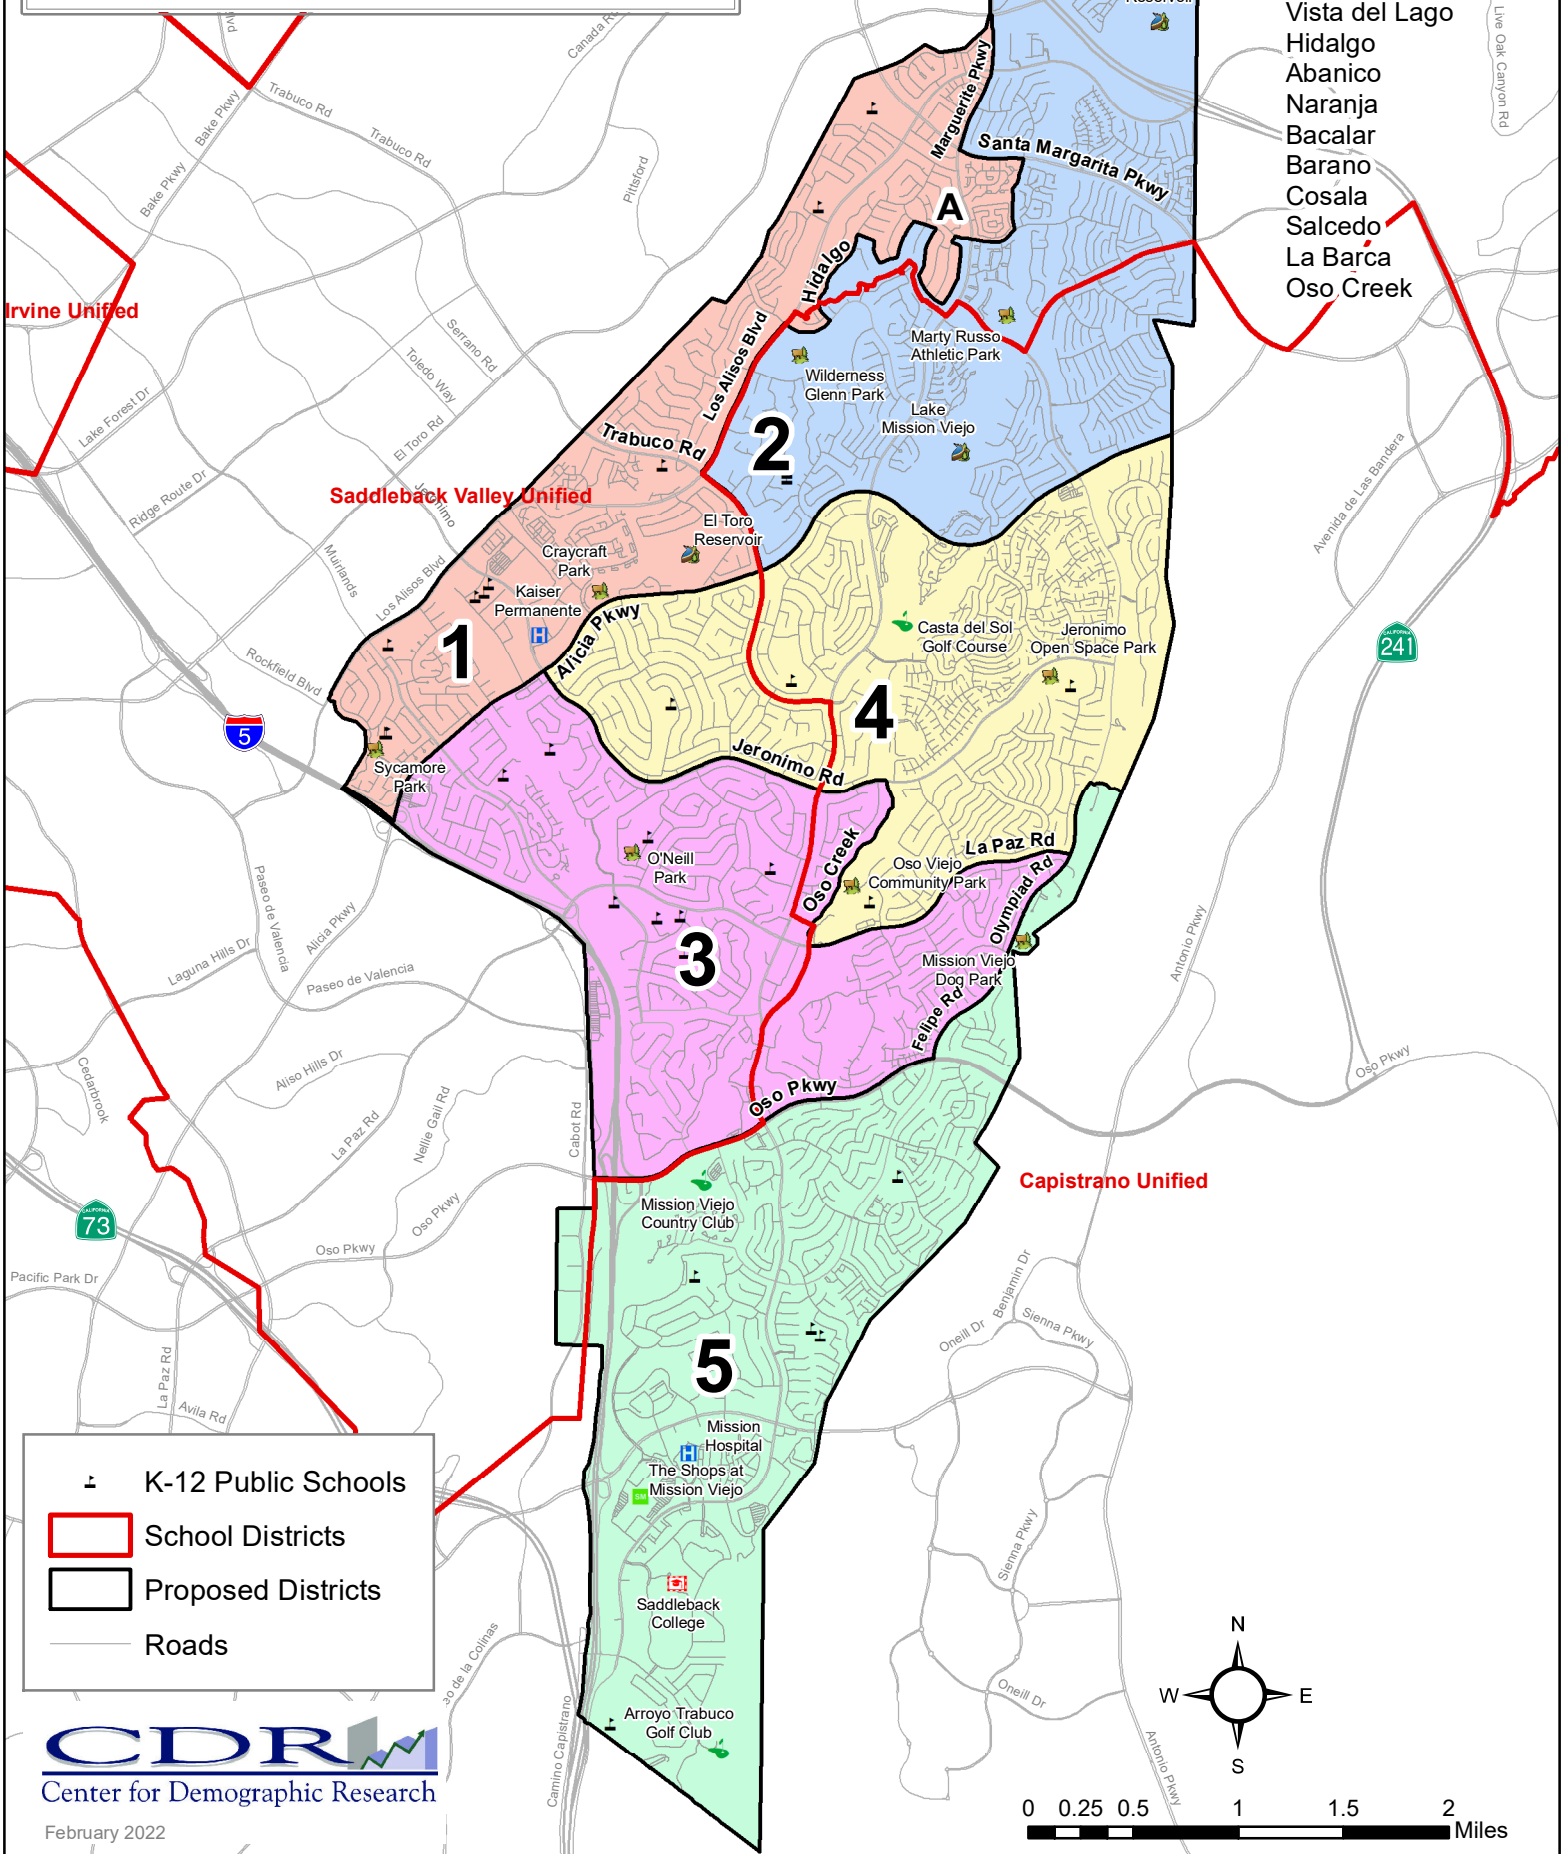

# City of Mission Viejo

## Districting Plan D

A  
Marguerite  
Olympiad

B  
Valyermo  
Oro Grande  
Carmenita  
La Chiquita  
Carlota  
Trabuco

-  K-12 Public Schools
-  School Districts
-  Proposed Districts
-  Roads

## Districting Plan E

- A
- Vista del Lago
  - Hidalgo
  - Abanico
  - Naranja
  - Bacalar
  - Barano
  - Cosala
  - Salcedo
  - La Barca
  - Oso Creek

- K-12 Public Schools
- School Districts
- Proposed Districts
- Roads