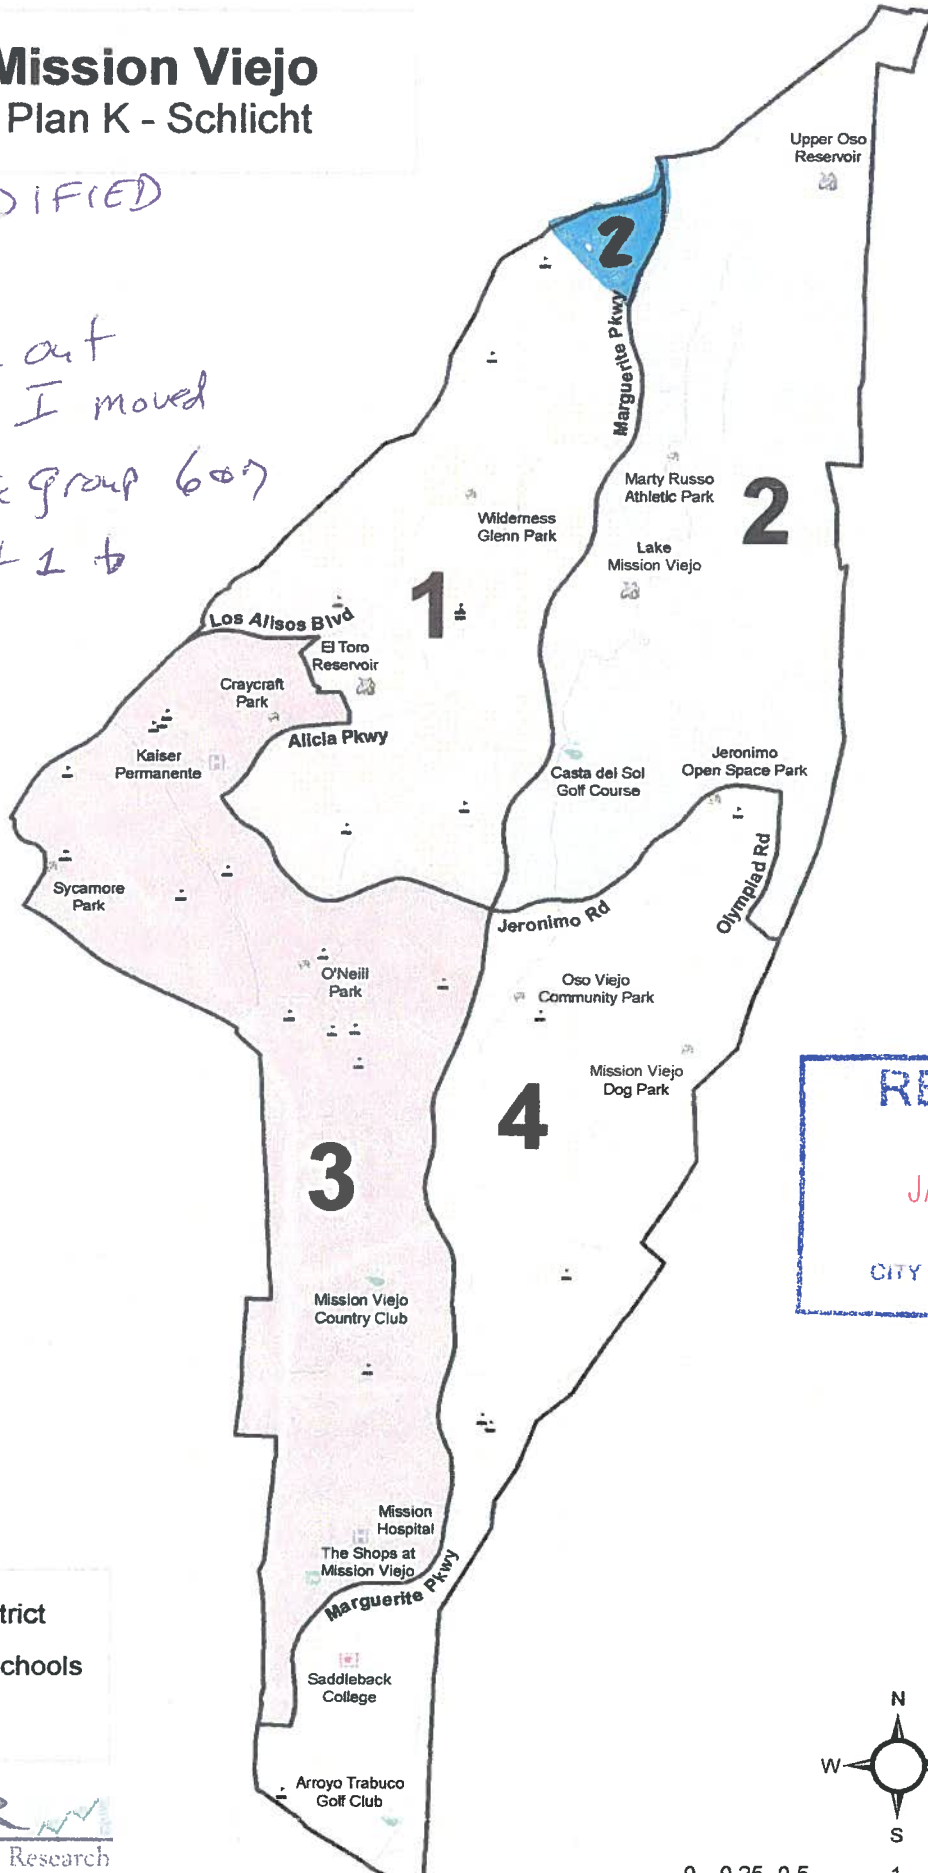

City of Mission Viejo

Districting Plan K - Schlicht

MODIFIED

To Balance out
population, I moved
Census Block Group 6007
From District 1 to
District 2

RECEIVED
 JAN 30 2018
 CITY OF MISSION VIEJO
 CITY CLERK

- Proposed District
- + K-12 Public Schools
- Roads