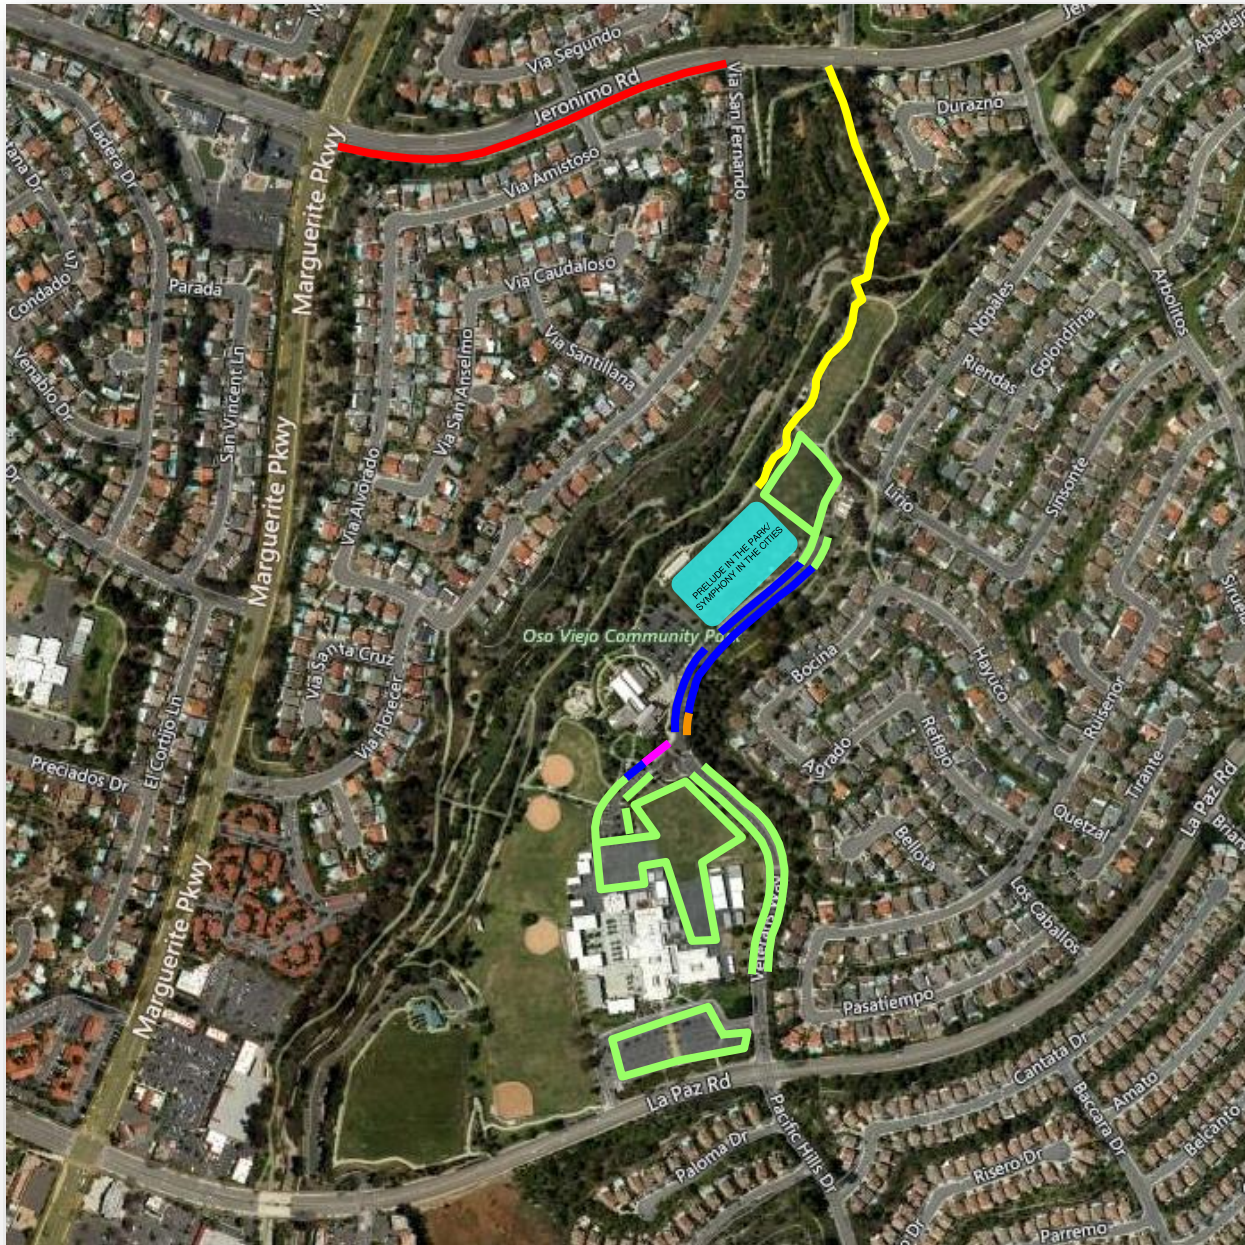

**SATURDAY, JULY 28, 2018  
PRELUDE IN THE PARK/SYMPHONY IN THE CITIES EVENT**

-  Prelude in the Park and Symphony in the Cities Event at Oso Viejo Community Park
-  Event Parking on Jeronimo Road
-  Oso Creek Trail Path to Event
-  General Parking
-  ADA Parking
-  OC Sheriff's Department Explorers
-  Shuttle Pick-up/Drop-off \*

\*Additional parking at City Hall/Library, 200 Civic Center. Shuttle will run to and from the event from 4-9 pm.