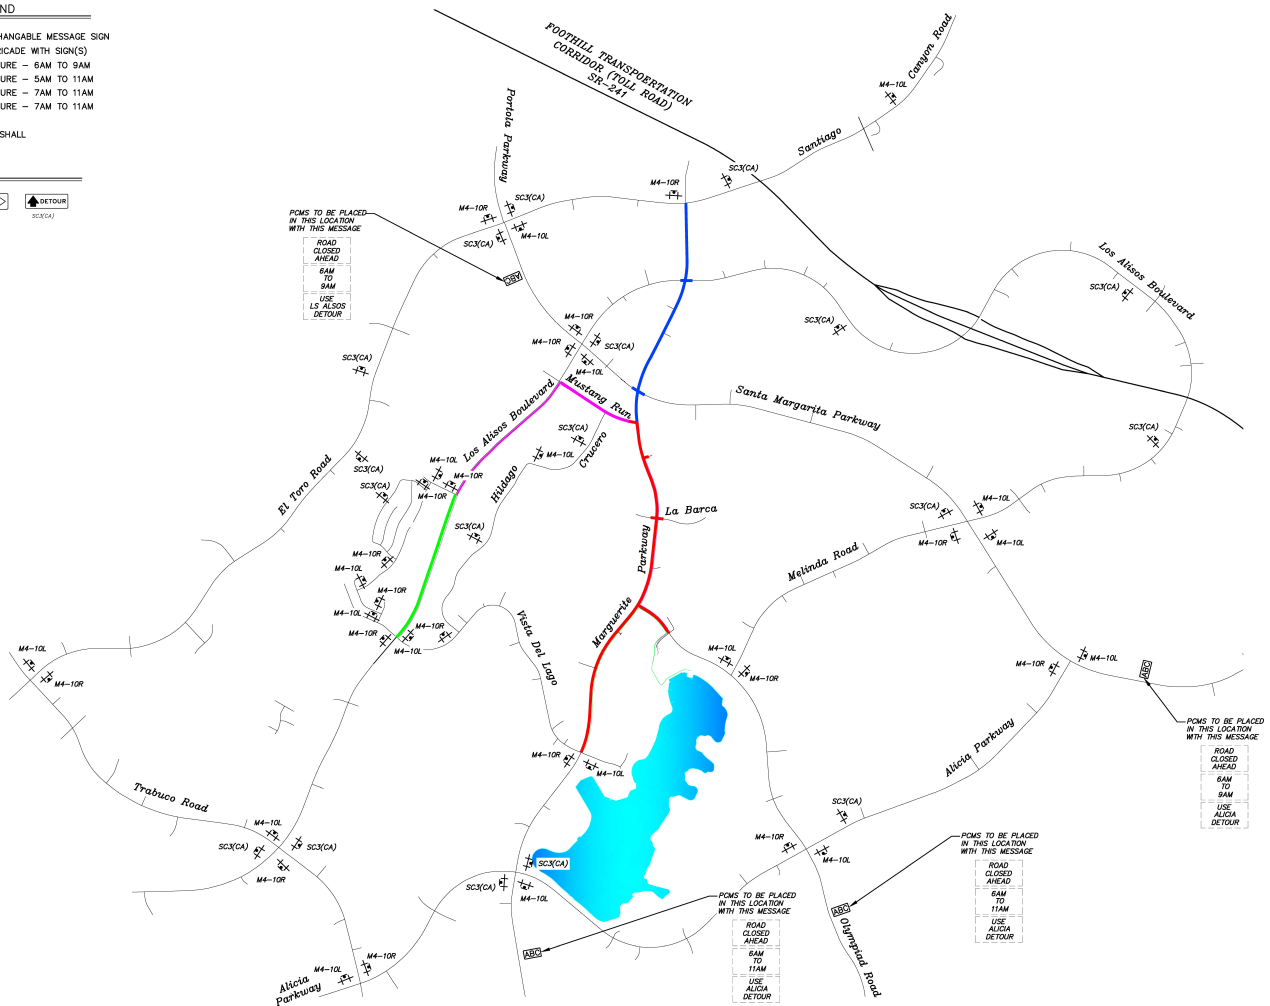

Road Closures and Suggested Detour Routes

Schedule of Closures

- Marguerite Parkway:** Mustang Run to El Toro Rd. {0600-0900 hours}
- Marguerite Parkway:** Vista del Lago to Mustang Run {0500-1100 hours}
- Los Alisos Blvd:** Novena to Mustang Rn {0700-1100 hours}
- Olympiad Road:** Melinda Rd to Marguerite {0500-1200hours}

Notes

Melinda Rd. to entrance to Lake MV will remain open to VIP athletes and lake members.
 Vista Del Lago Will Remain Open
 Additional intersections may incur delays.

- LEGEND**
- PORTABLE CHANGABLE MESSAGE SIGN
 - TYPE II BARRICADE WITH SIGN(S)
 - STREET CLOSURE - 6AM TO 9AM
 - STREET CLOSURE - 6AM TO 11AM
 - STREET CLOSURE - 7AM TO 11AM
 - STREET CLOSURE - 7AM TO 11AM
 - POLICE
 - COURSE MARSHALL

- SIGN LEGEND**
- ← DETOUR
 - DETOUR
 - ▲ DETOUR

Contact

info@octrseries.com - 760.713.3353 - www.octrseries.com