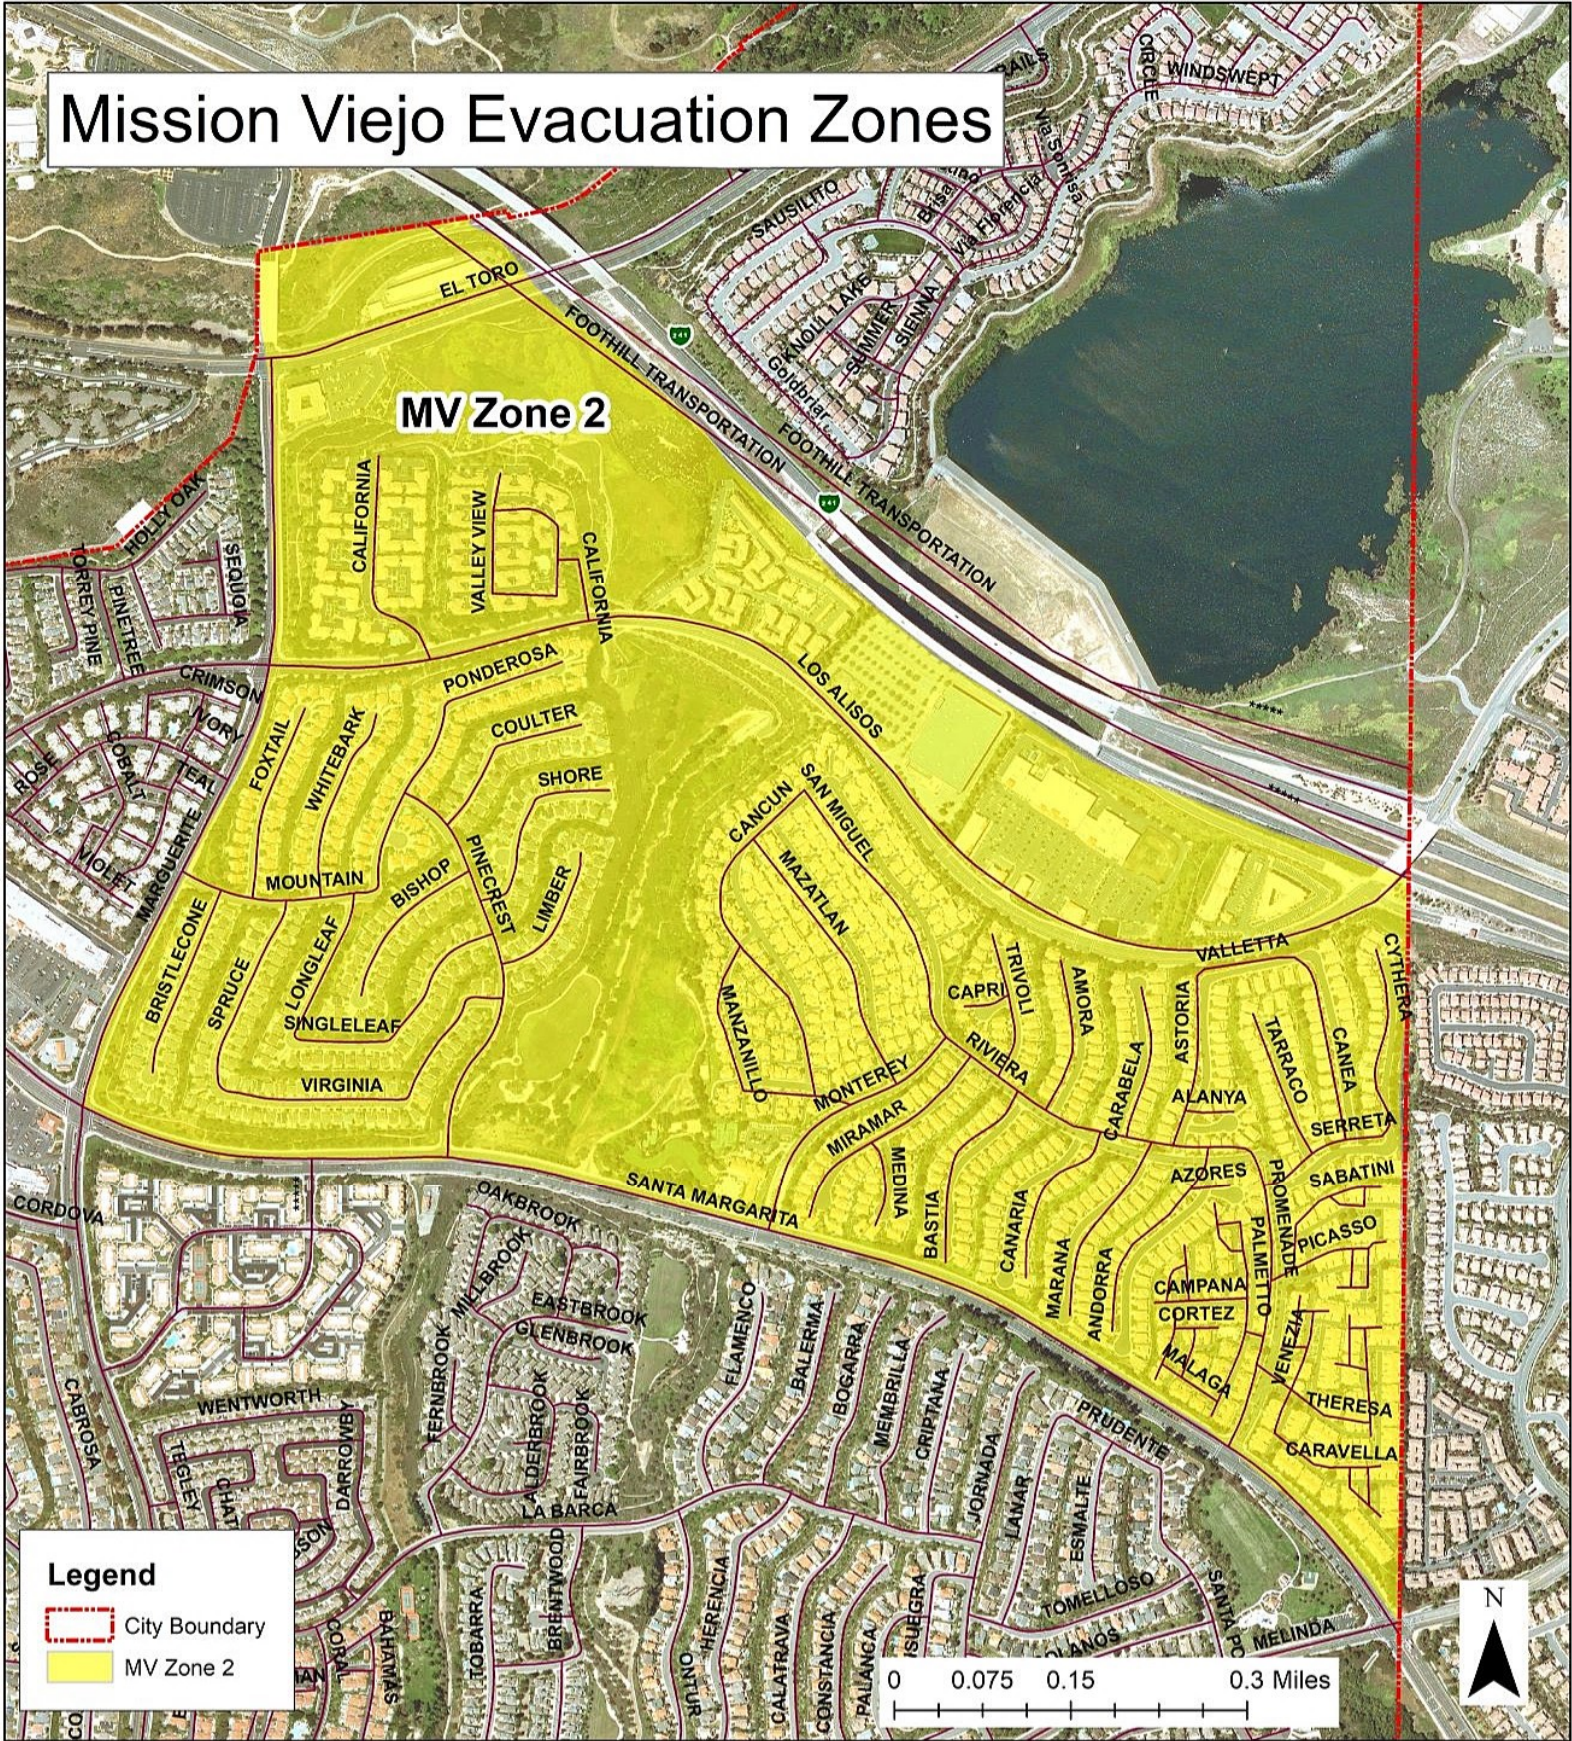

Mission Viejo Evacuation Zones

Mission Viejo Evacuation Zones

Mission Viejo Evacuation Zones

MV Zone 2

Legend

-  City Boundary
-  MV Zone 2

0 0.075 0.15 0.3 Miles

Mission Viejo Evacuation Zones

Mission Viejo Evacuation Zones

MV Zone 5

Legend

-  City Boundary
-  MV Evacuation Zones

0 0.075 0.15 0.3 Miles

Mission Viejo Evacuation Zones

MV Zone 6

Legend

-  City Boundary
-  MV Zone 6

0 0.075 0.15 0.3 Miles

Mission Viejo Evacuation Zones

Mission Viejo Evacuation Zones

MV Zone 9

Legend

-  City Boundary
-  MV Evacuation Zones

0 0.075 0.15 0.3 Miles