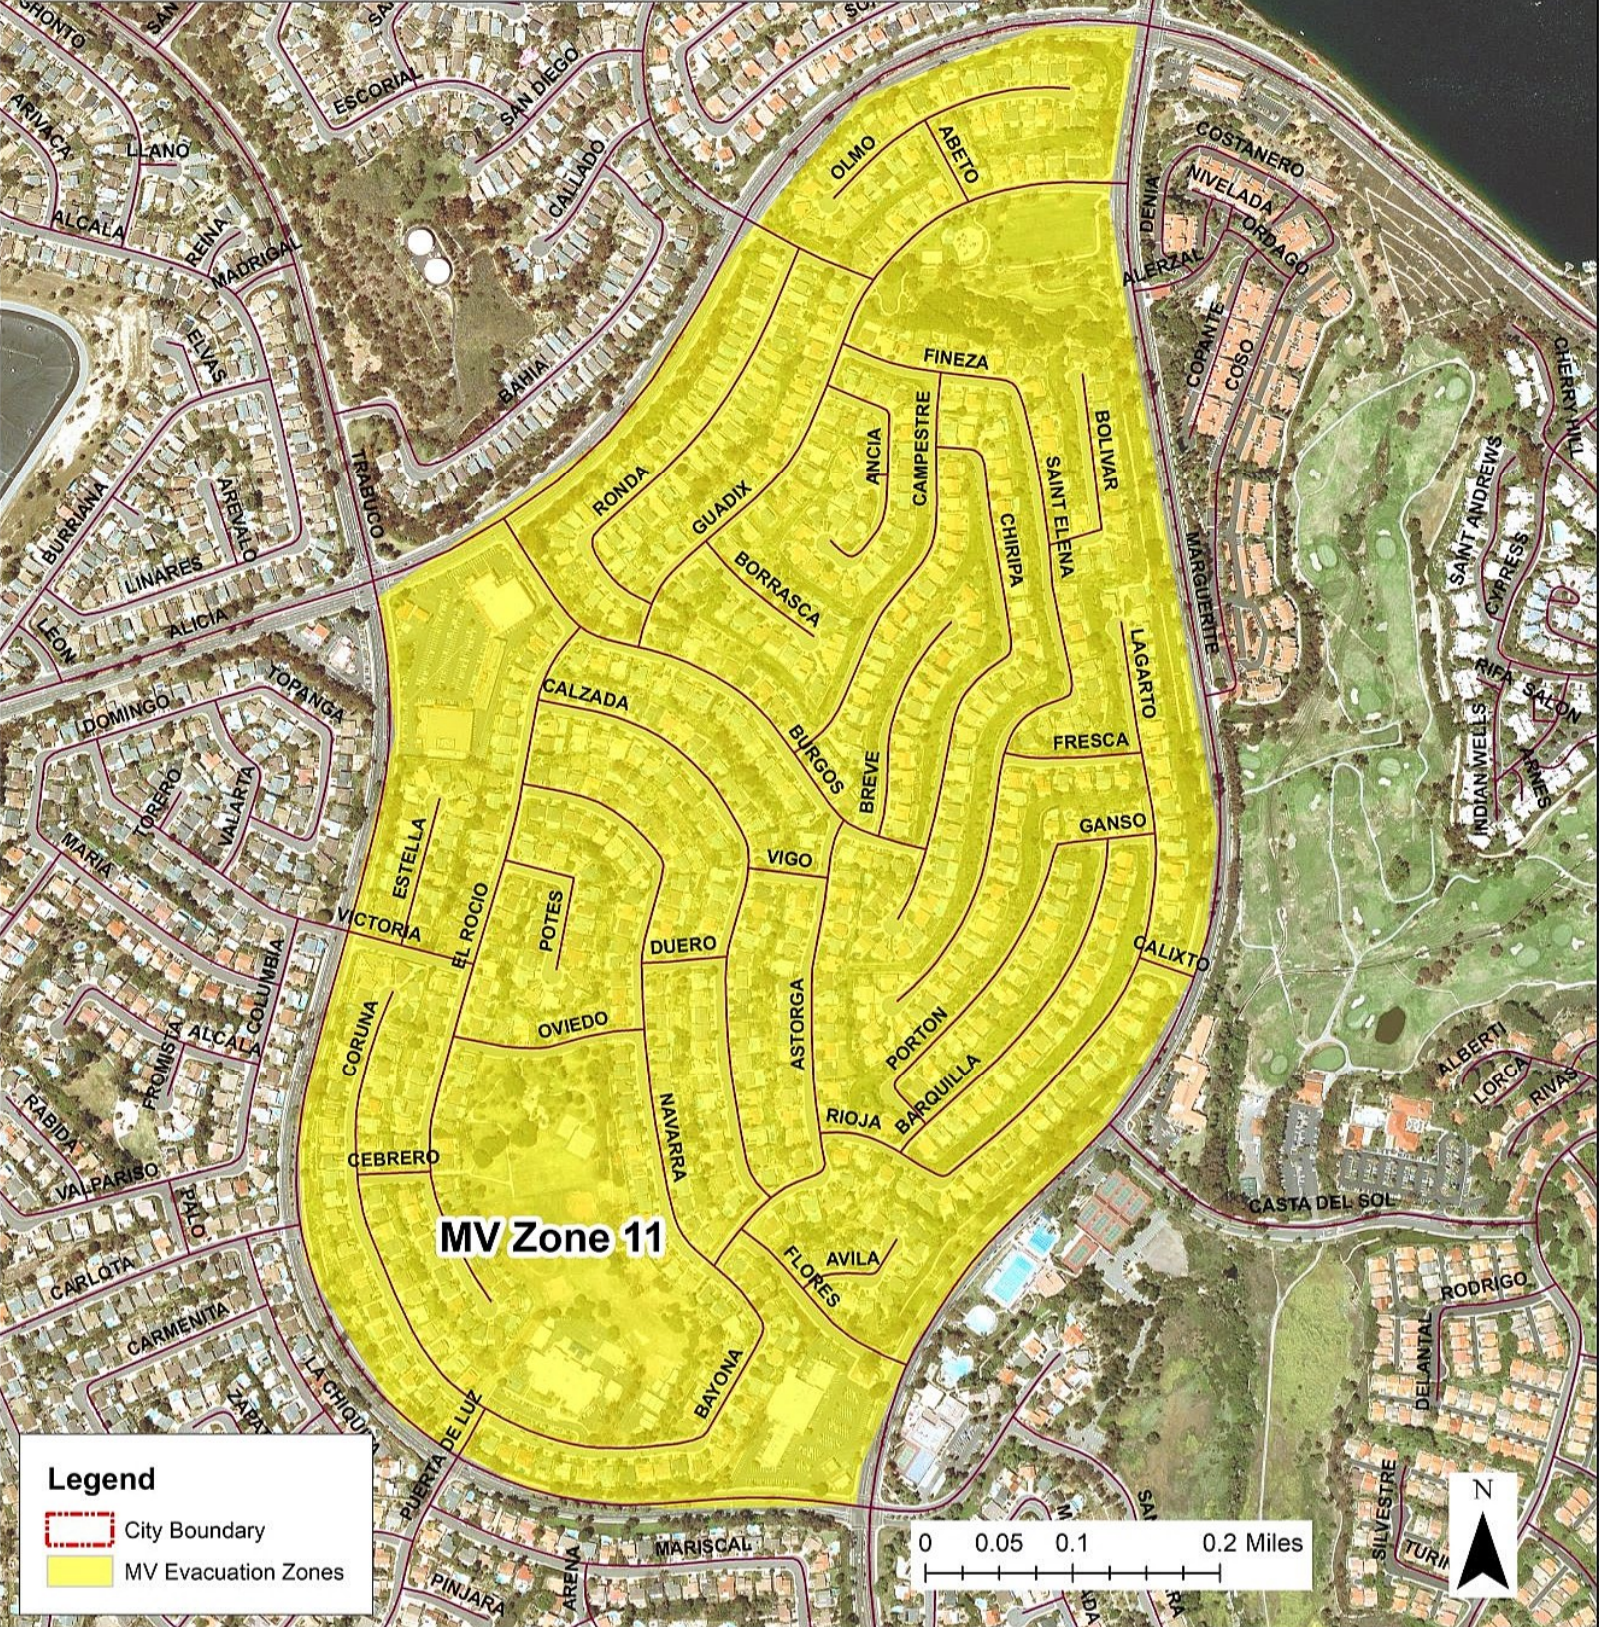

-  City Boundary
-  MV Zone 6

0 0.075 0.15 0.3 Miles

Mission Viejo Evacuation Zones

Mission Viejo Evacuation Zones

MV Zone 9

Legend

-  City Boundary
-  MV Evacuation Zones

0 0.075 0.15 0.3 Miles

Mission Viejo Evacuation Zones

MV Zone 10

Legend

-  City Boundary
-  MV Zone 10

0 0.1 0.2 0.4 Miles

Mission Viejo Evacuation Zones

Mission Viejo Evacuation Zones

Legend

-  City Boundary
-  MV Evacuation Zones

0 0.15 0.3 0.6 Miles

Mission Viejo Evacuation Zones

MV Zone 15

Legend

-  City Boundary
-  MV Evacuation Zones

0 0.075 0.15 0.3 Miles

Mission Viejo Evacuation Zones

MV Zone 16

Legend

-  City Boundary
-  MV Evacuation Zones

0 0.1 0.2 0.4 Miles

Mission Viejo Evacuation Zones

Legend

- MV Evacuation Zones
- City Boundary

0 0.1 0.2 0.4 Miles