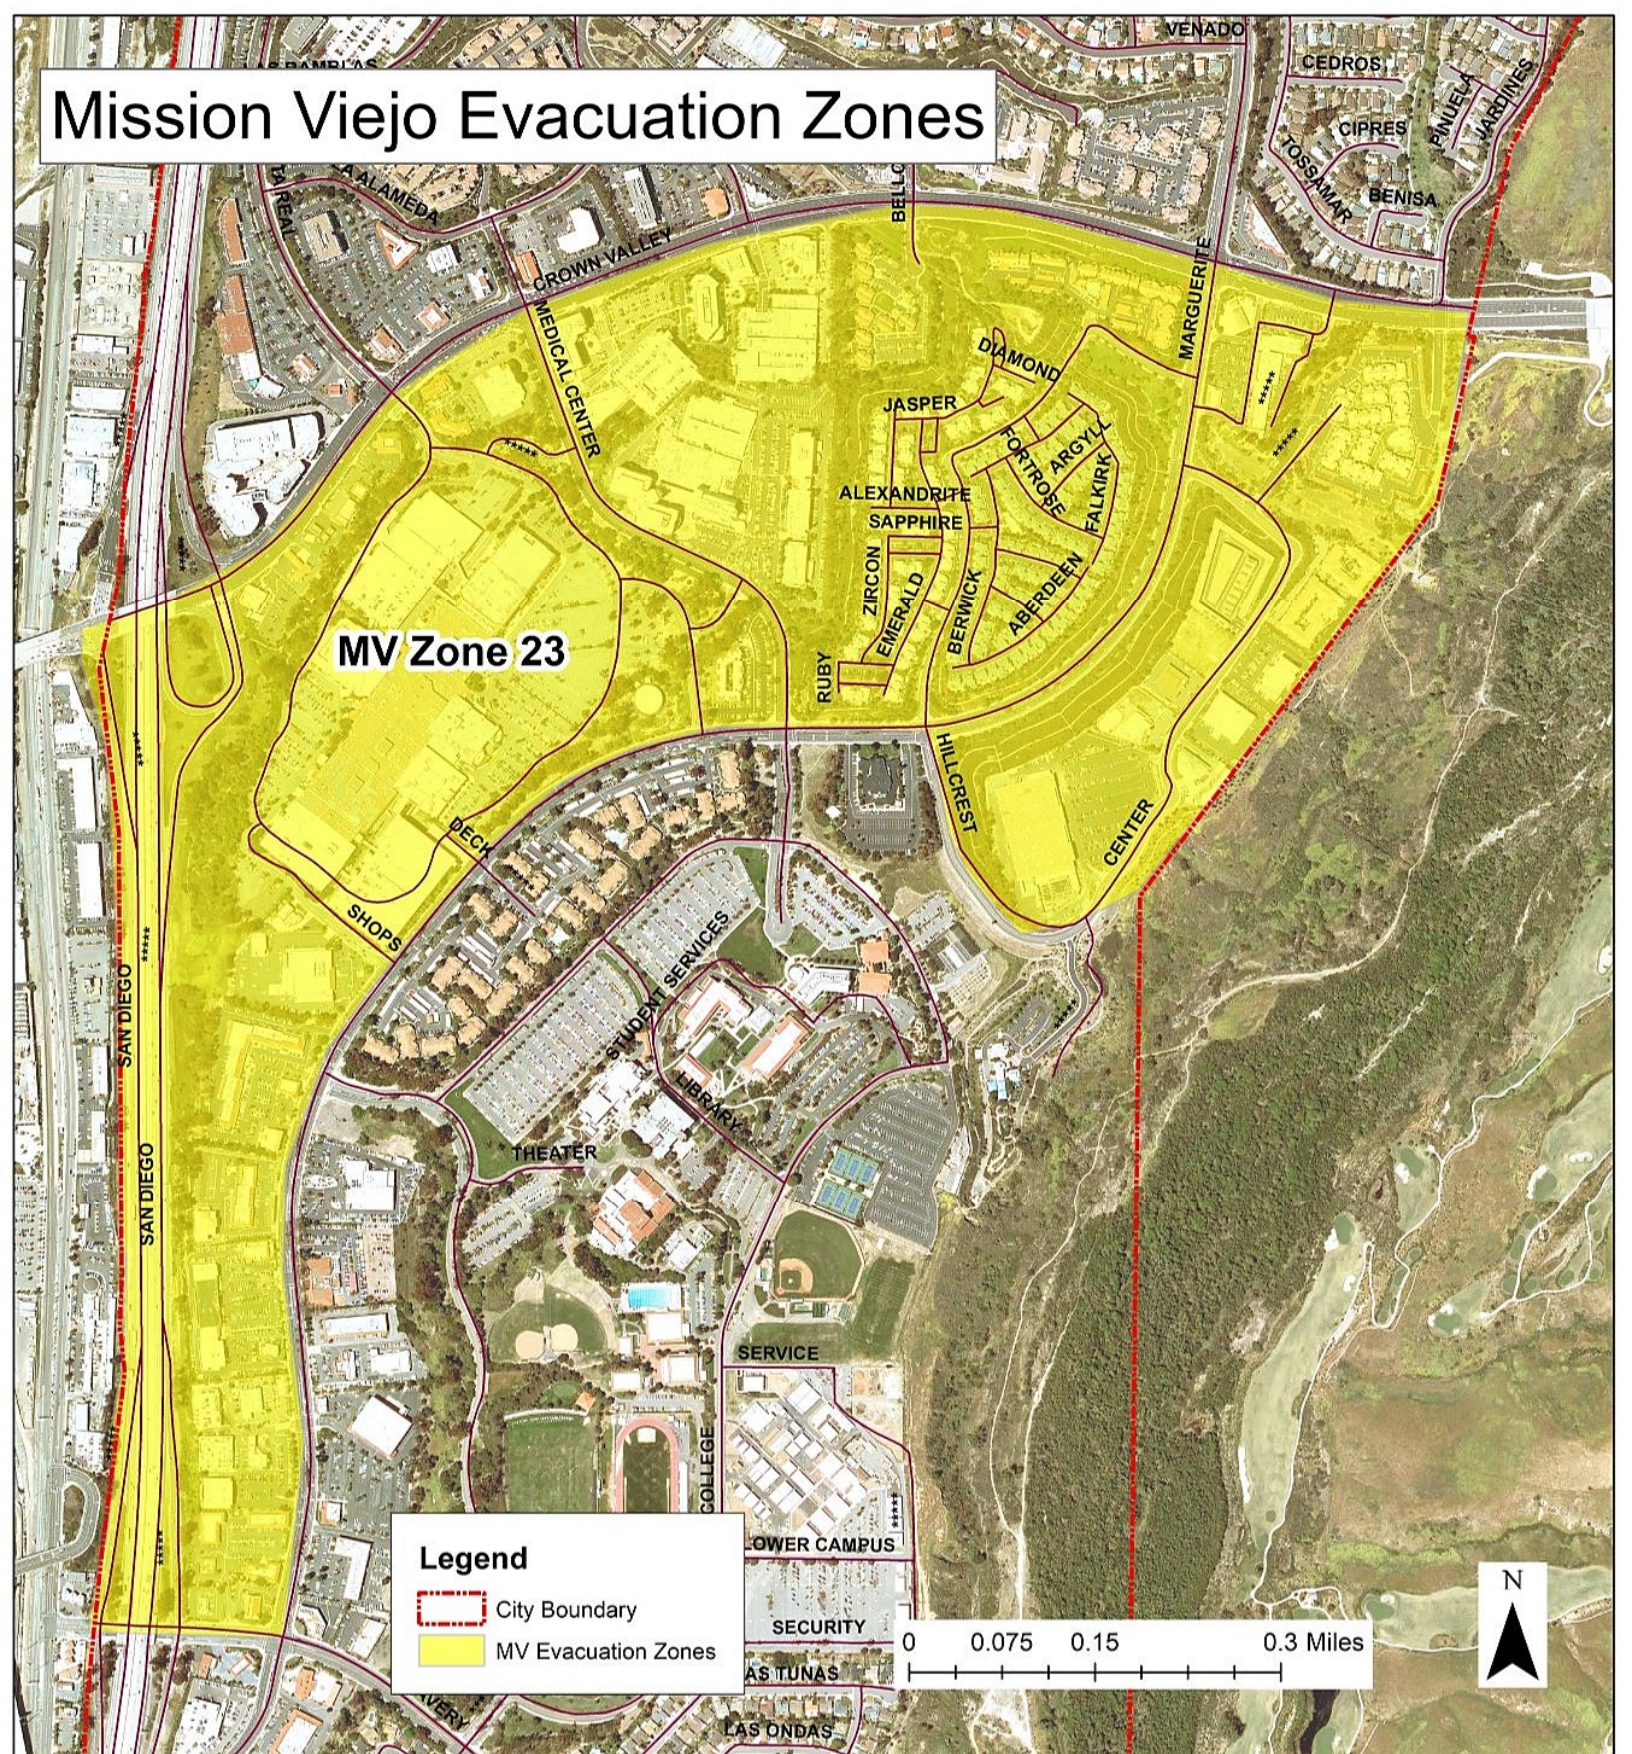

Legend

-  City Boundary
-  MV Evacuation Zones

0 0.1 0.2 0.4 Miles

Mission Viejo Evacuation Zones

Mission Viejo Evacuation Zones

MV Zone 22

Legend

-  City Boundary
-  MV Evacuation Zones

Mission Viejo Evacuation Zones

MV Zone 23

Legend

-  City Boundary
-  MV Evacuation Zones

0 0.075 0.15 0.3 Miles

N

Mission Viejo Evacuation Zones

Mission Viejo Evacuation Zones

ER CAMPUS

SECURITY

LAS TUNAS

PLATÁ

JACINTO

MIRAR VISTA

AVERY

LAS ONDAS