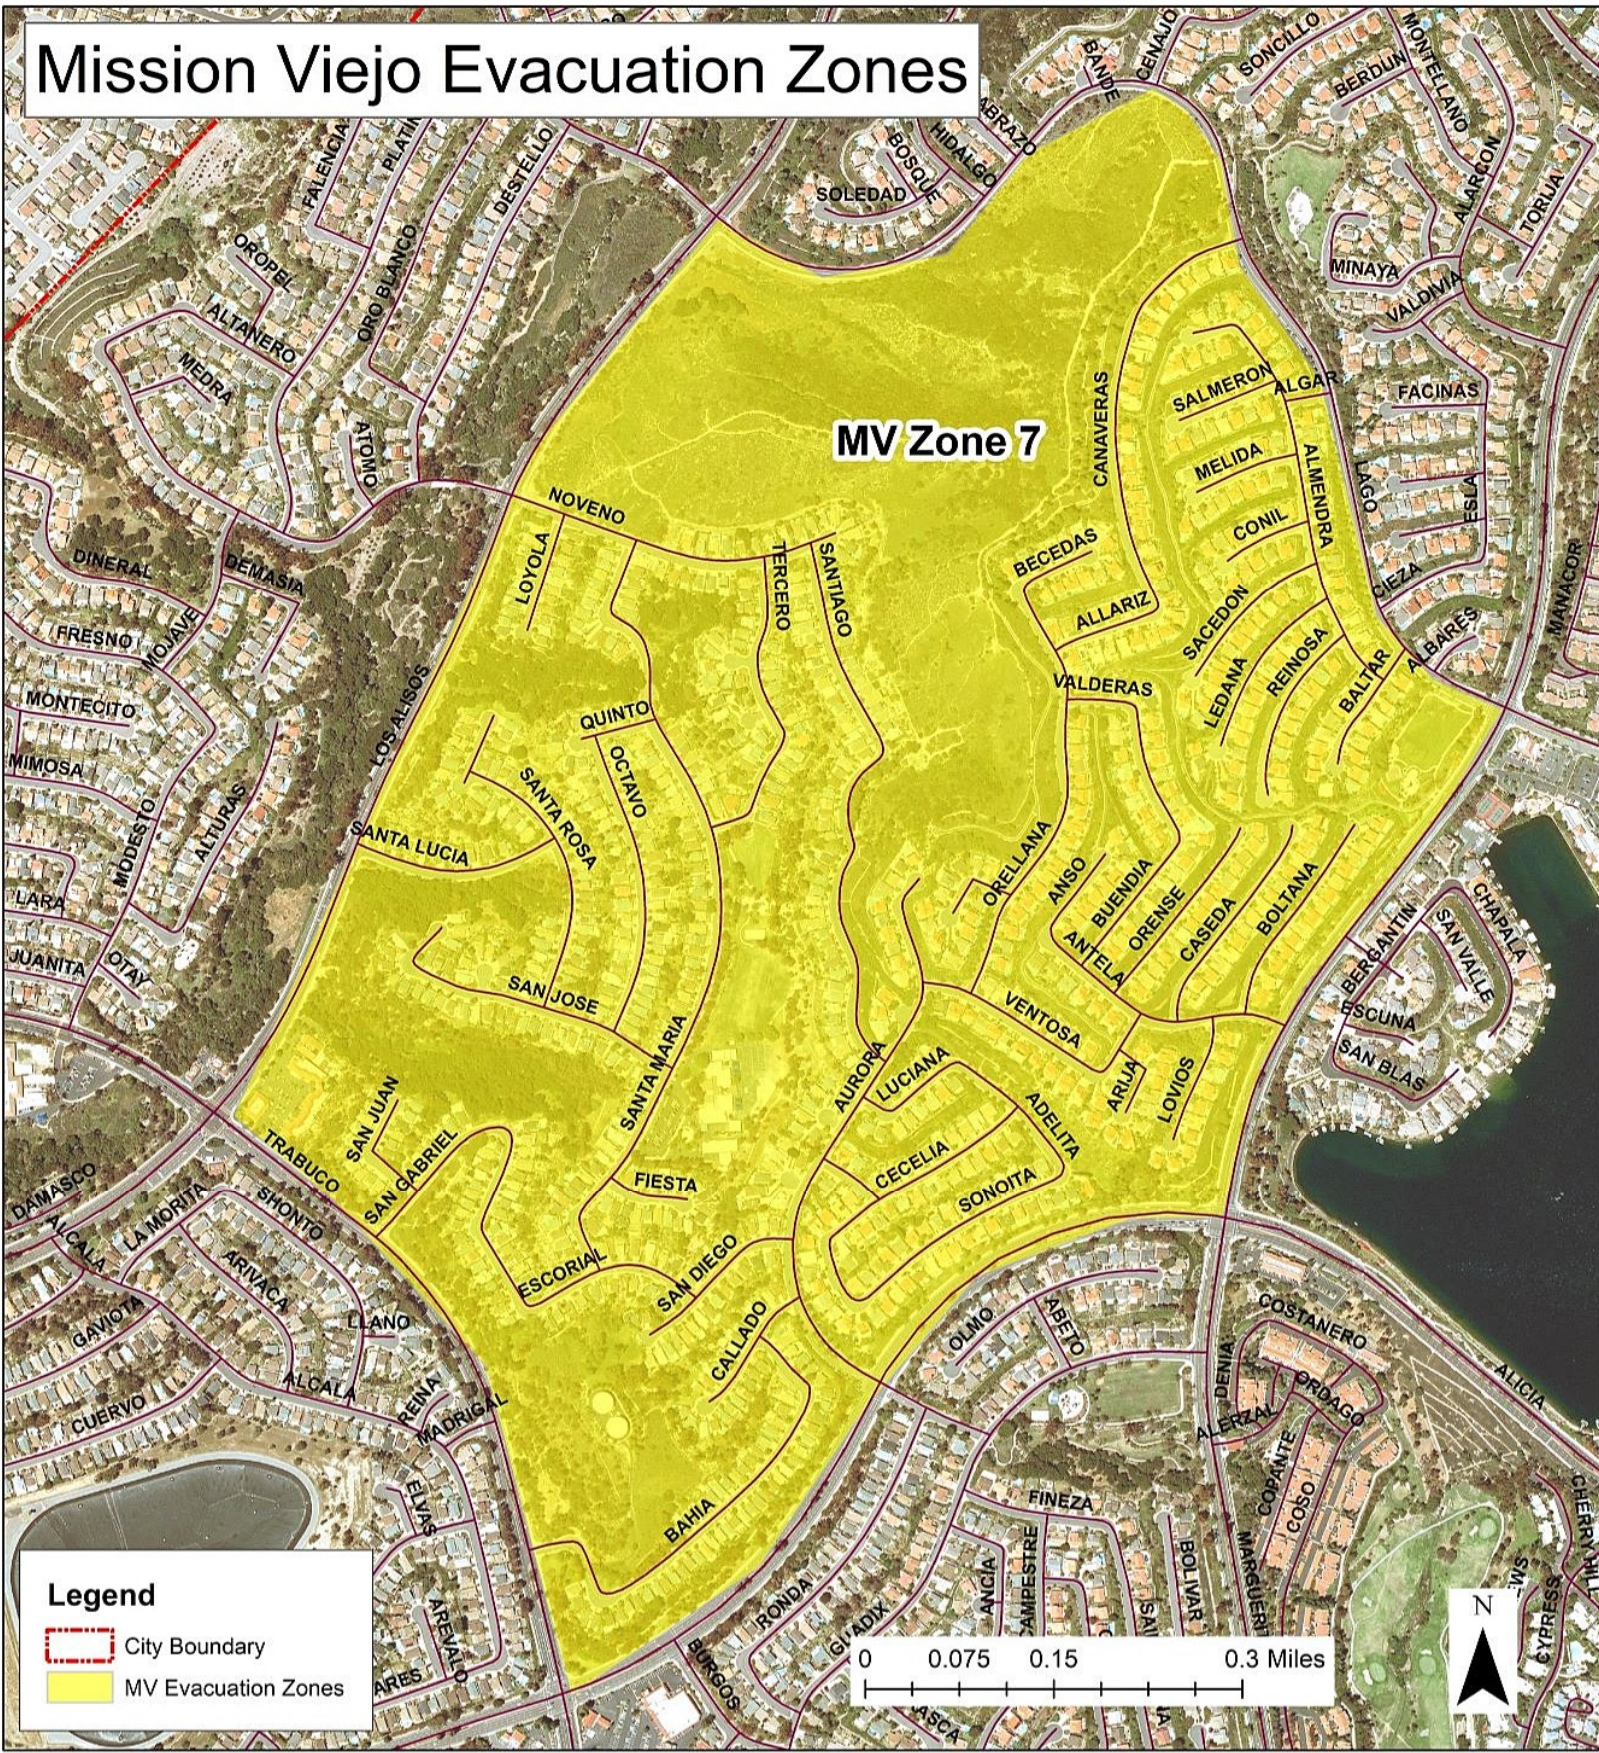

Mission Viejo Evacuation Zones

Mission Viejo Evacuation Zones

Mission Viejo Evacuation Zones

MV Zone 2

Legend

-  City Boundary
-  MV Zone 2

0 0.075 0.15 0.3 Miles

Mission Viejo Evacuation Zones

Mission Viejo Evacuation Zones

MV Zone 5

Legend

-  City Boundary
-  MV Evacuation Zones

0 0.075 0.15 0.3 Miles

Mission Viejo Evacuation Zones

MV Zone 6

Legend

-  City Boundary
-  MV Zone 6

0 0.075 0.15 0.3 Miles

Mission Viejo Evacuation Zones

Mission Viejo Evacuation Zones

MV Zone 9

Legend

-  City Boundary
-  MV Evacuation Zones

0 0.075 0.15 0.3 Miles

Mission Viejo Evacuation Zones

MV Zone 10

Legend

-  City Boundary
-  MV Zone 10

0 0.1 0.2 0.4 Miles

Mission Viejo Evacuation Zones

Mission Viejo Evacuation Zones

Legend