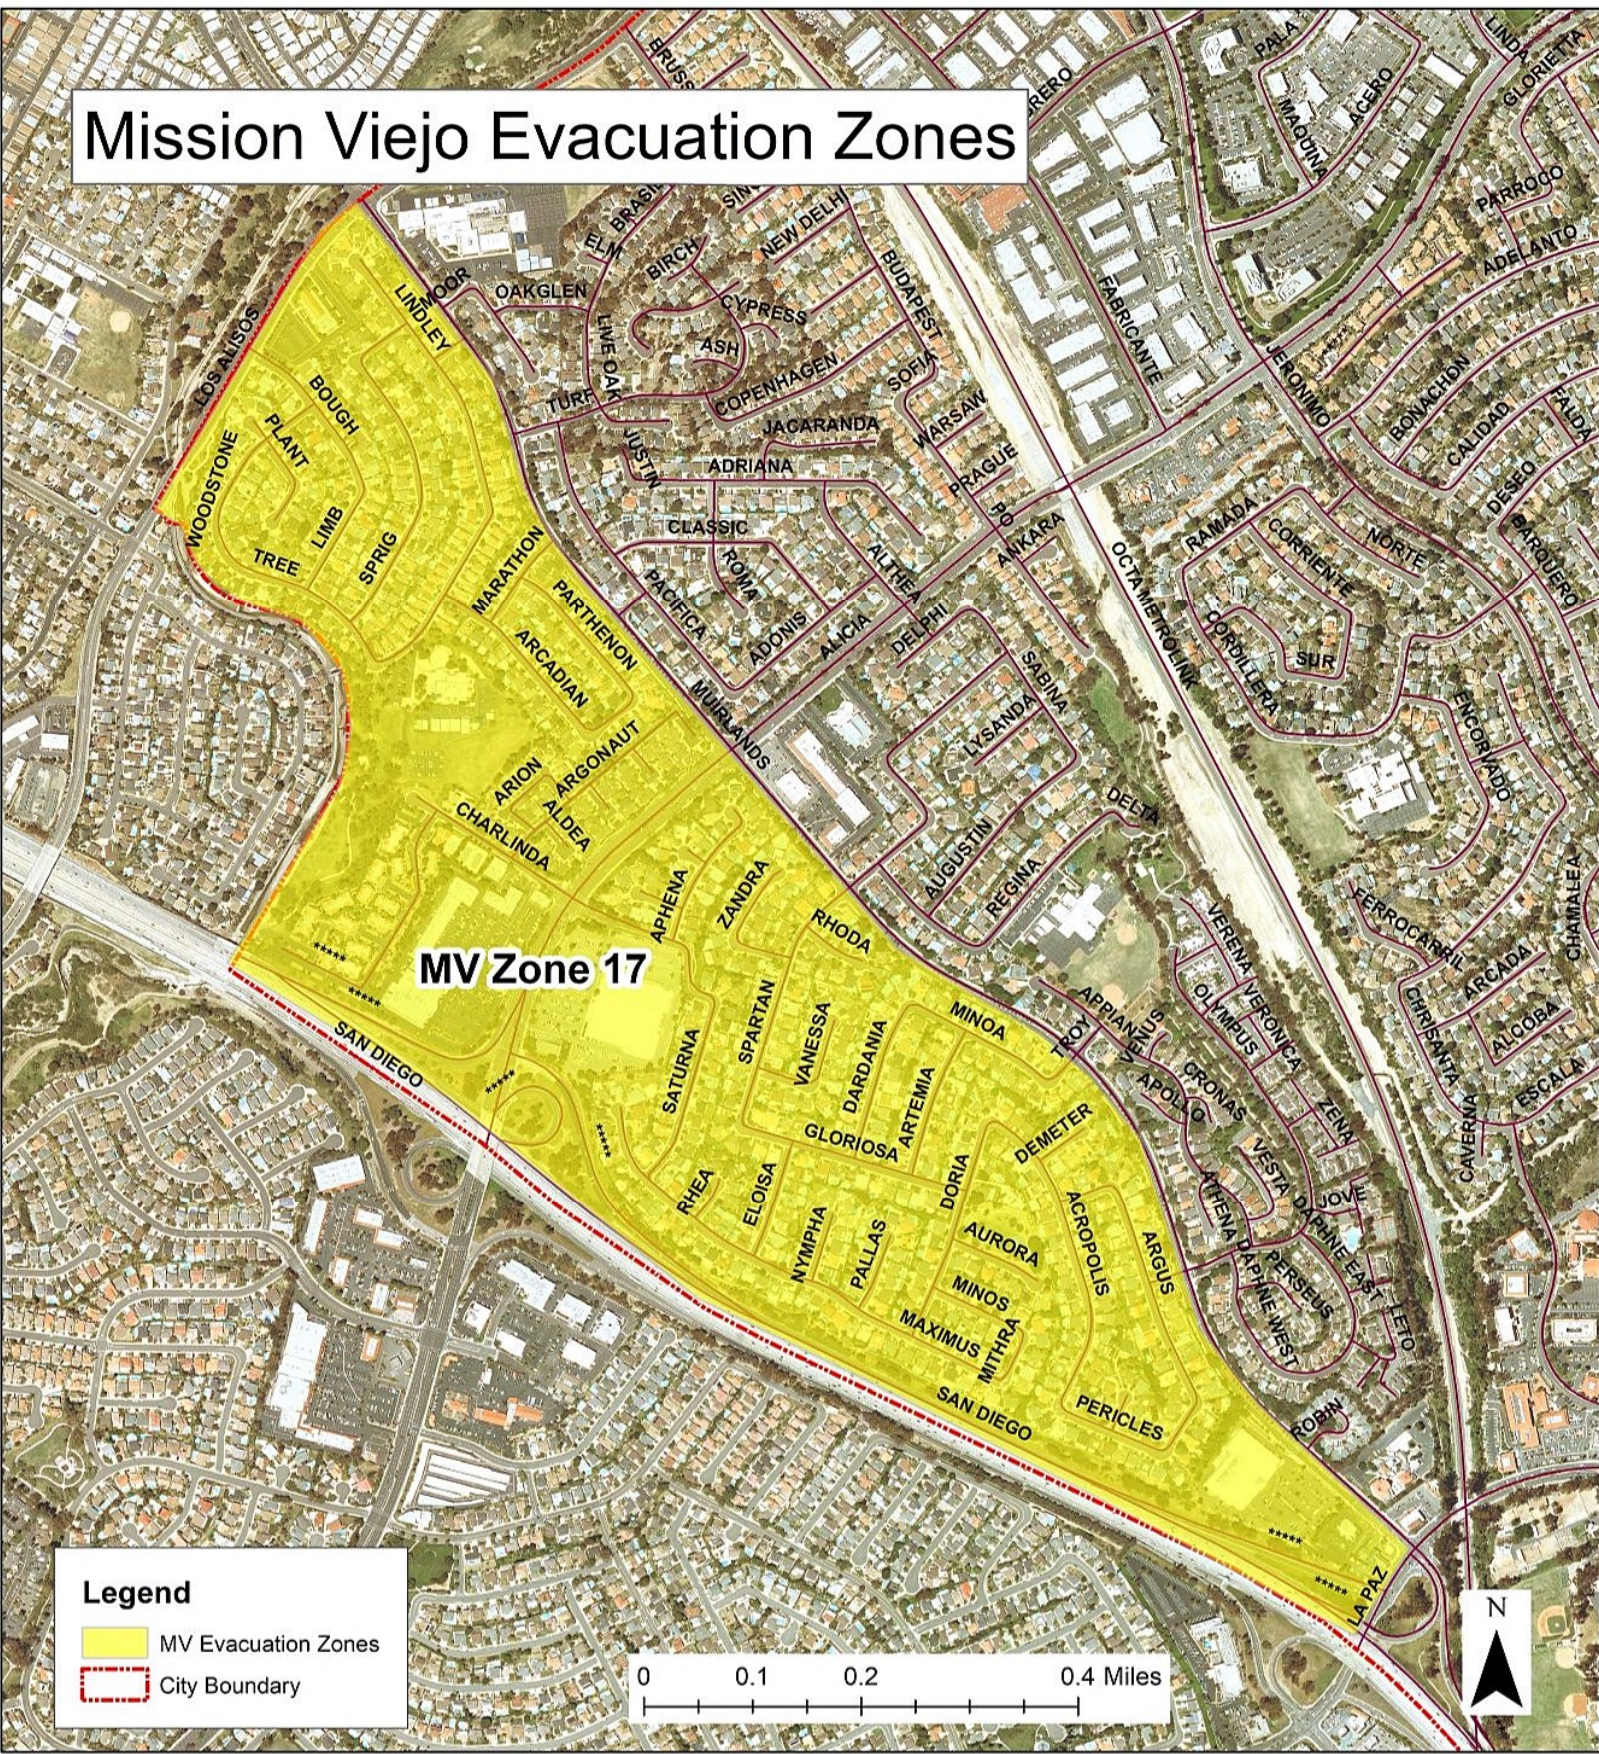

Mission Viejo Evacuation Zones

MV Zone 10

Legend

-  City Boundary
-  MV Zone 10

0 0.1 0.2 0.4 Miles

Mission Viejo Evacuation Zones

Mission Viejo Evacuation Zones

Legend

-  City Boundary
-  MV Evacuation Zones

0 0.15 0.3 0.6 Miles

Mission Viejo Evacuation Zones

MV Zone 15

Legend

-  City Boundary
-  MV Evacuation Zones

0 0.075 0.15 0.3 Miles

Mission Viejo Evacuation Zones

MV Zone 16

Legend

-  City Boundary
-  MV Evacuation Zones

0 0.1 0.2 0.4 Miles

Mission Viejo Evacuation Zones

Legend

- MV Evacuation Zones
- City Boundary

0 0.1 0.2 0.4 Miles

Mission Viejo Evacuation Zones

Mission Viejo Evacuation Zones

MV Zone 19

Legend

-  City Boundary
-  MV Evacuation Zones

0 0.1 0.2 0.4 Miles

Mission Viejo Evacuation Zones

MV Zone 20