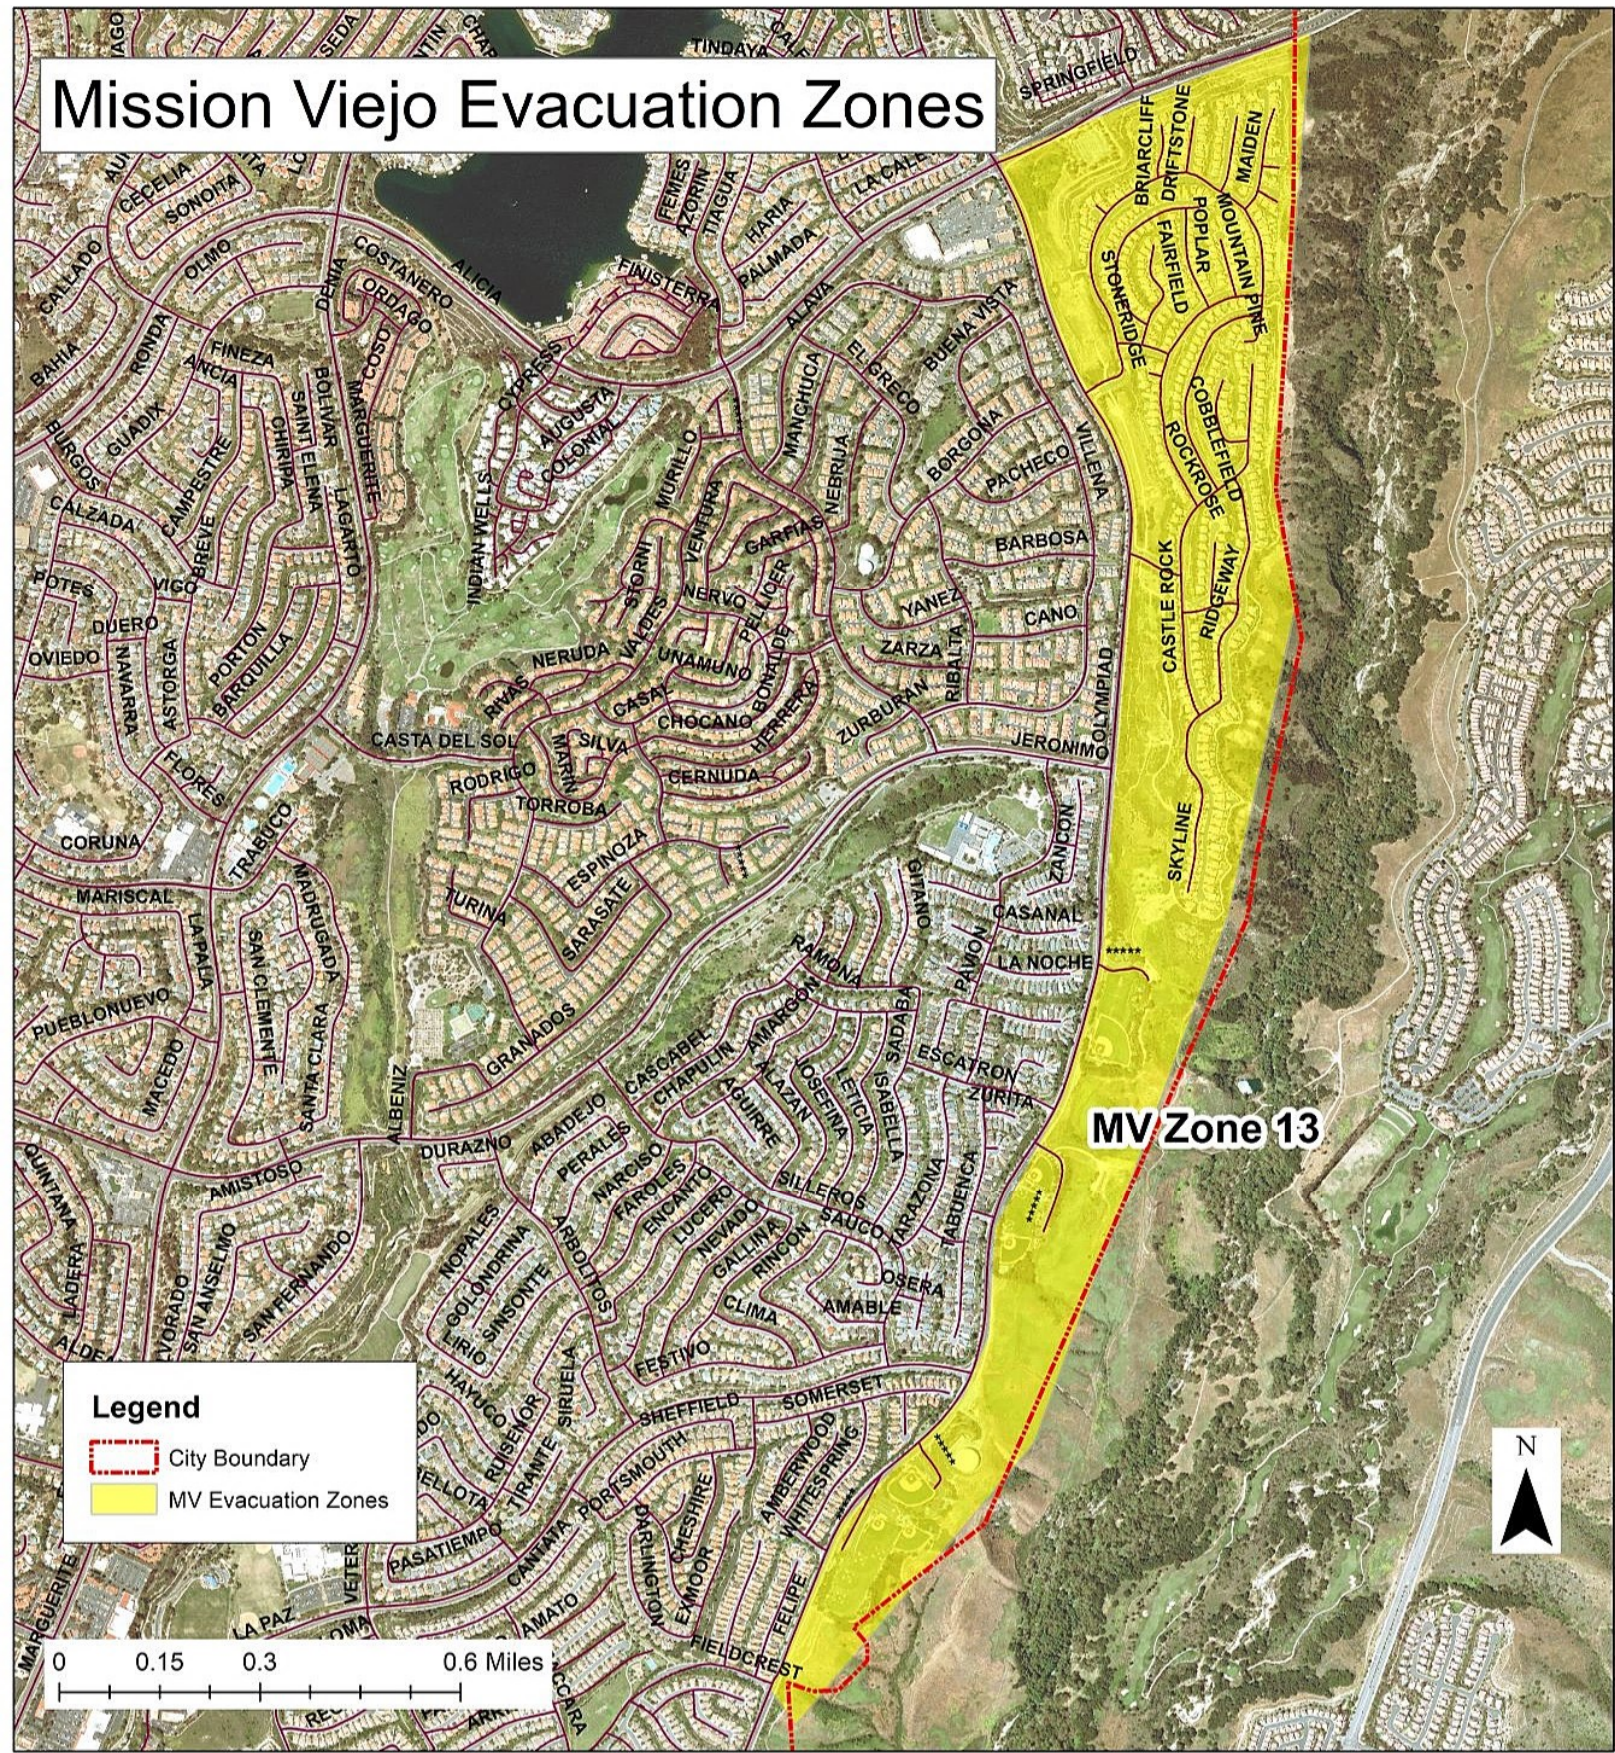

-  City Boundary
-  MV Zone 6

0 0.075 0.15 0.3 Miles

Mission Viejo Evacuation Zones

Mission Viejo Evacuation Zones

MV Zone 9

Legend

-  City Boundary
-  MV Evacuation Zones

0 0.075 0.15 0.3 Miles

Mission Viejo Evacuation Zones

MV Zone 10

Legend

-  City Boundary
-  MV Zone 10

0 0.1 0.2 0.4 Miles

Mission Viejo Evacuation Zones

Mission Viejo Evacuation Zones

Legend

-  City Boundary
-  MV Evacuation Zones

0 0.15 0.3 0.6 Miles

Mission Viejo Evacuation Zones

MV Zone 15

Legend

-  City Boundary
-  MV Evacuation Zones

0 0.075 0.15 0.3 Miles

Mission Viejo Evacuation Zones

MV Zone 16

Legend

-  City Boundary
-  MV Evacuation Zones

0 0.1 0.2 0.4 Miles

Mission Viejo Evacuation Zones

Legend

- MV Evacuation Zones
- City Boundary

0 0.1 0.2 0.4 Miles