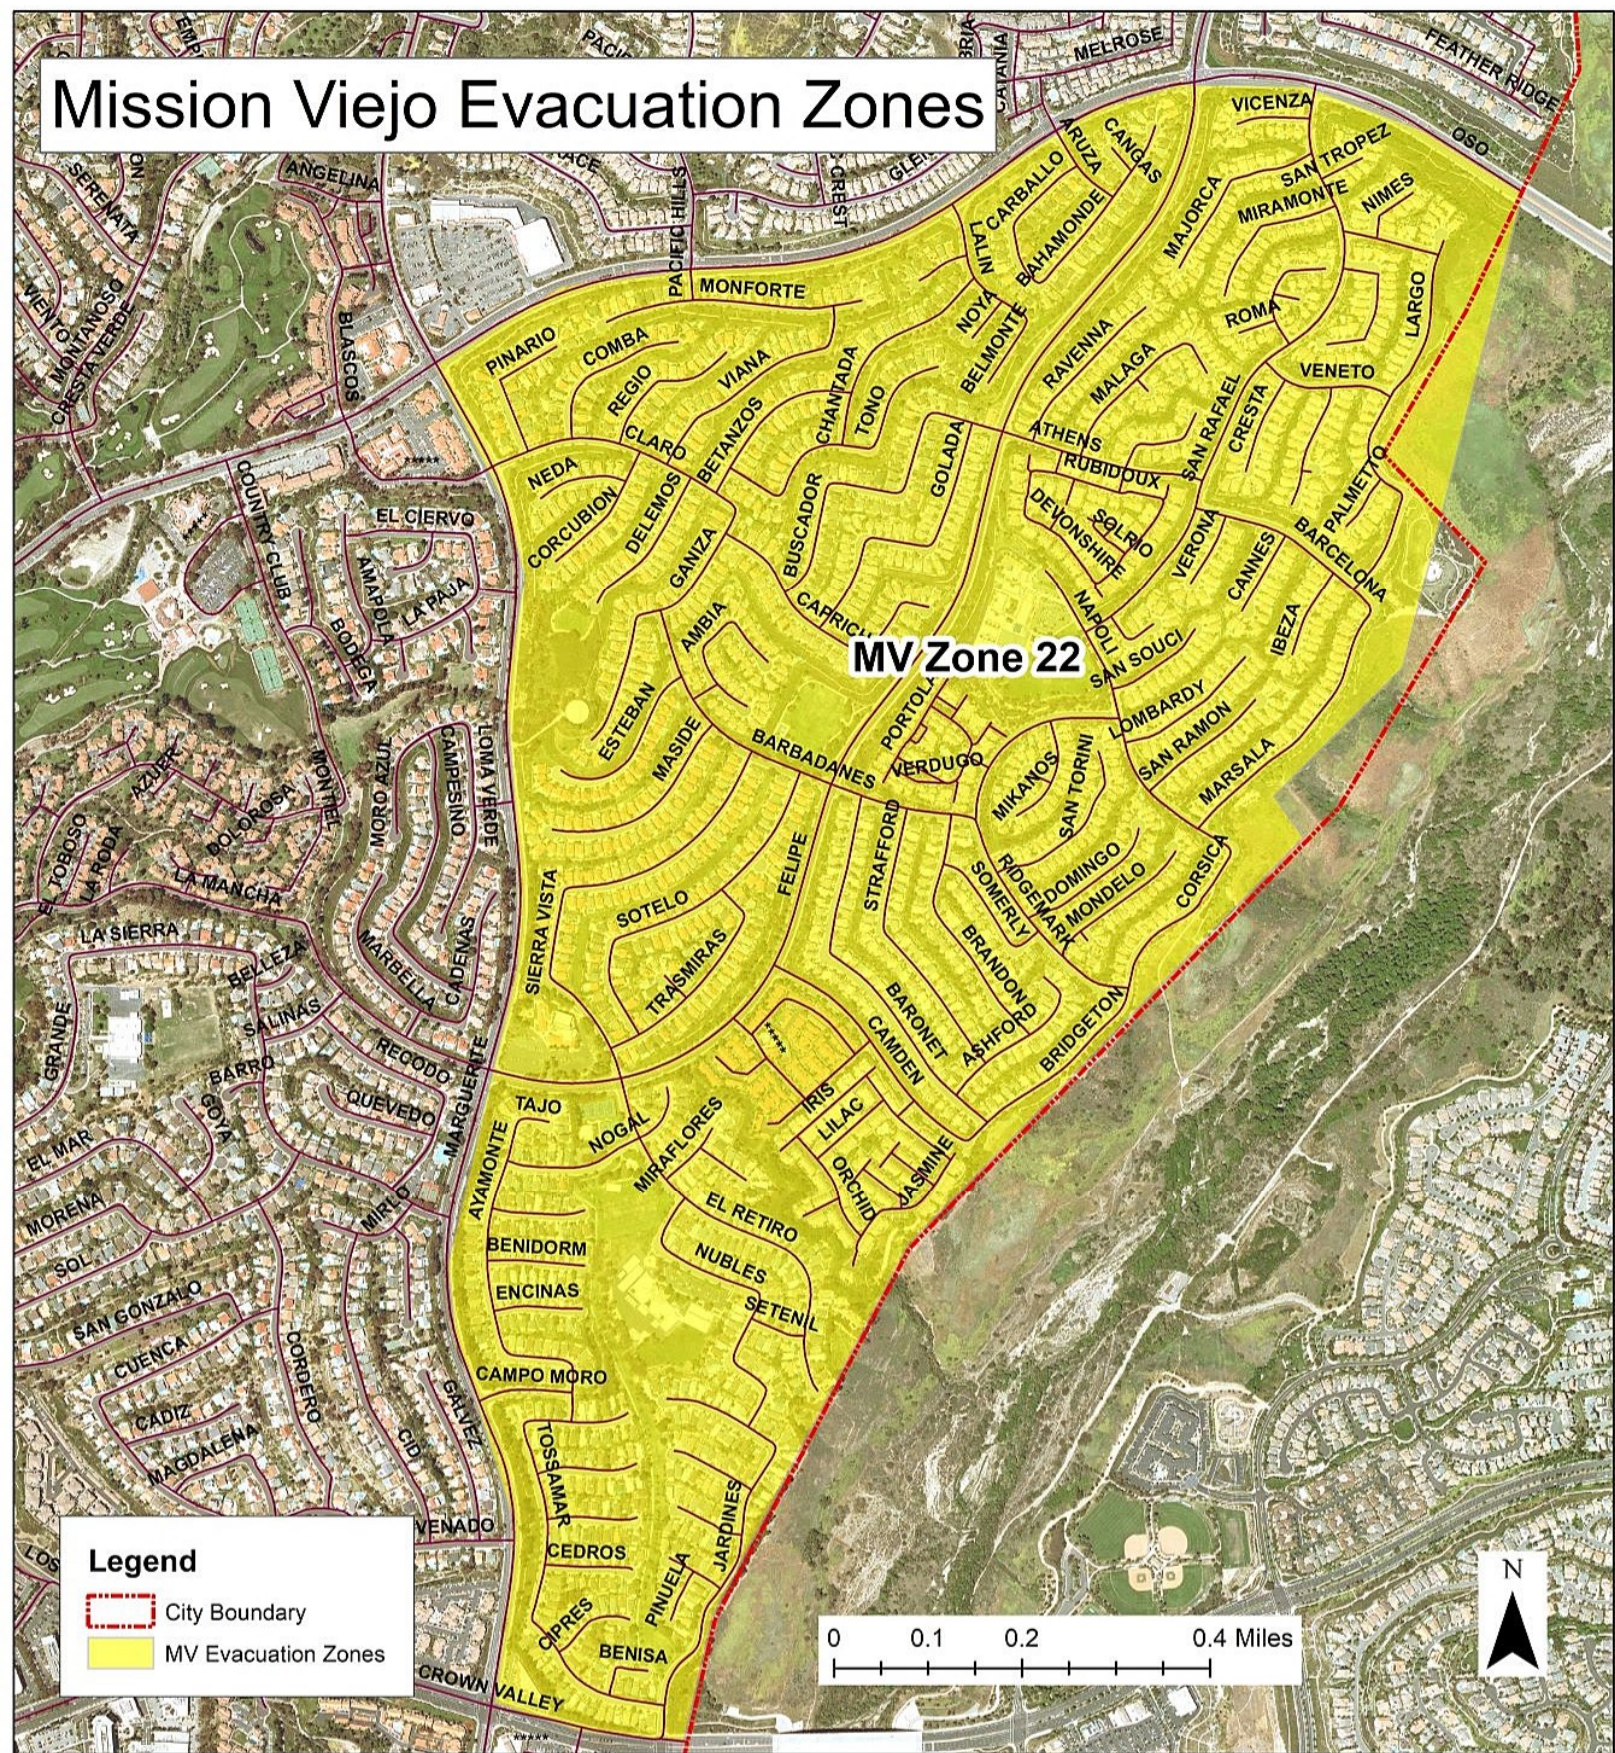

Mission Viejo Evacuation Zones

Mission Viejo Evacuation Zones

MV Zone 19

Legend

-  City Boundary
-  MV Evacuation Zones

0 0.1 0.2 0.4 Miles

Mission Viejo Evacuation Zones

MV Zone 20

Legend

-  City Boundary
-  MV Evacuation Zones

0 0.1 0.2 0.4 Miles

Mission Viejo Evacuation Zones

Mission Viejo Evacuation Zones

MV Zone 22

Legend

-  City Boundary
-  MV Evacuation Zones

Mission Viejo Evacuation Zones

MV Zone 23

Legend

-  City Boundary
-  MV Evacuation Zones

0 0.075 0.15 0.3 Miles

N

Mission Viejo Evacuation Zones

Mission Viejo Evacuation Zones