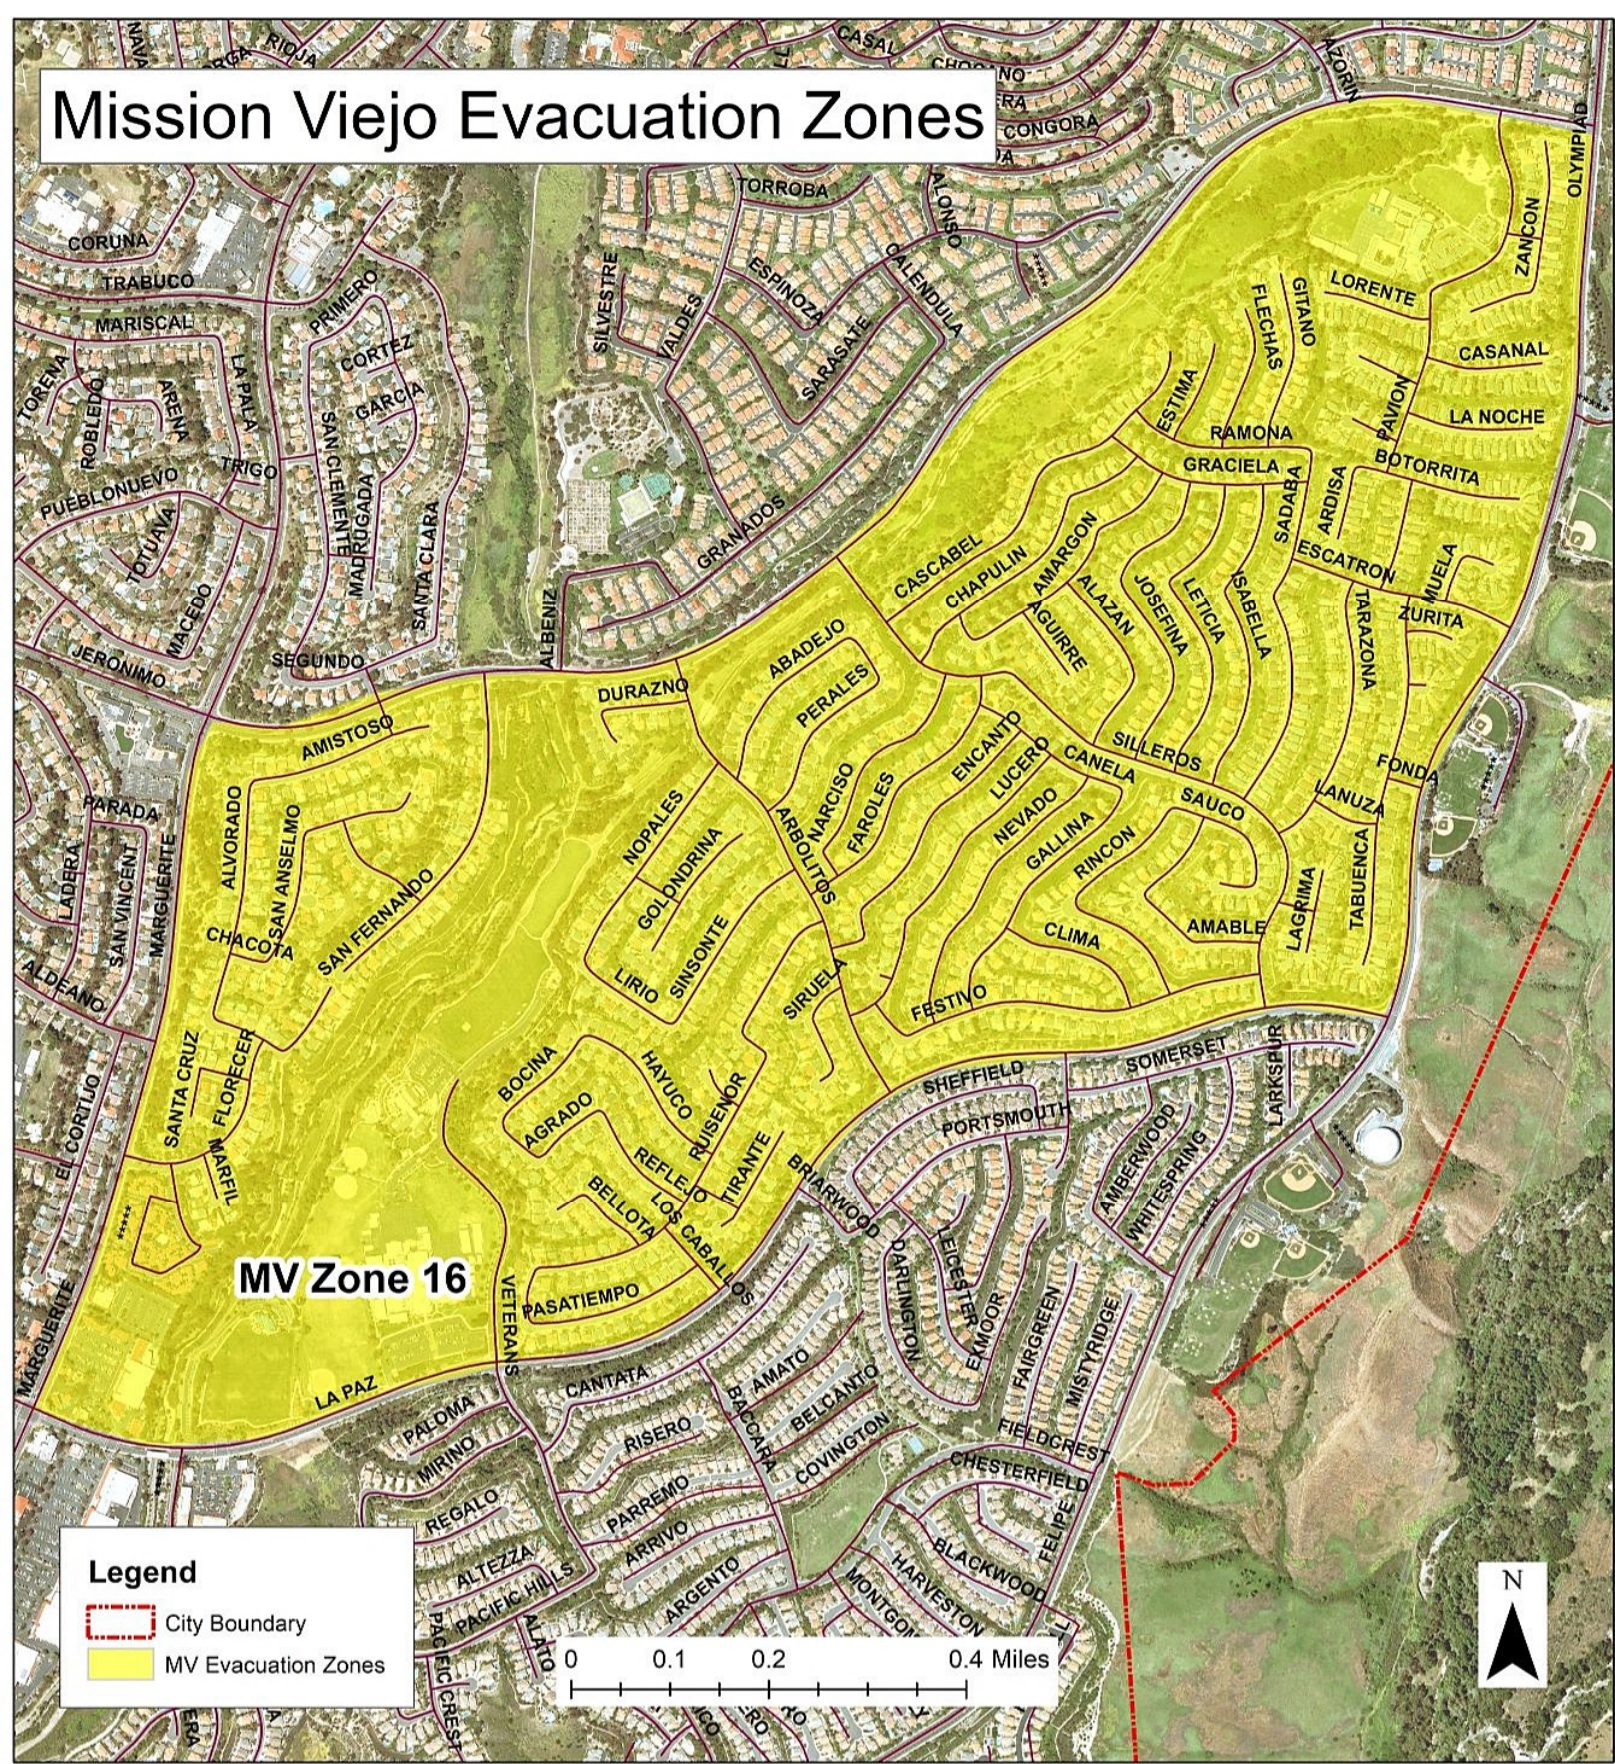

Mission Viejo Evacuation Zones

MV Zone 10

Legend

-  City Boundary
-  MV Zone 10

0 0.1 0.2 0.4 Miles

Mission Viejo Evacuation Zones

Mission Viejo Evacuation Zones

Legend

-  City Boundary
-  MV Evacuation Zones

0 0.15 0.3 0.6 Miles

Mission Viejo Evacuation Zones

MV Zone 15

Legend

-  City Boundary
-  MV Evacuation Zones

0 0.075 0.15 0.3 Miles

Mission Viejo Evacuation Zones

MV Zone 16

Legend

-  City Boundary
-  MV Evacuation Zones

0 0.1 0.2 0.4 Miles

Mission Viejo Evacuation Zones

Legend

- MV Evacuation Zones
- City Boundary

0 0.1 0.2 0.4 Miles