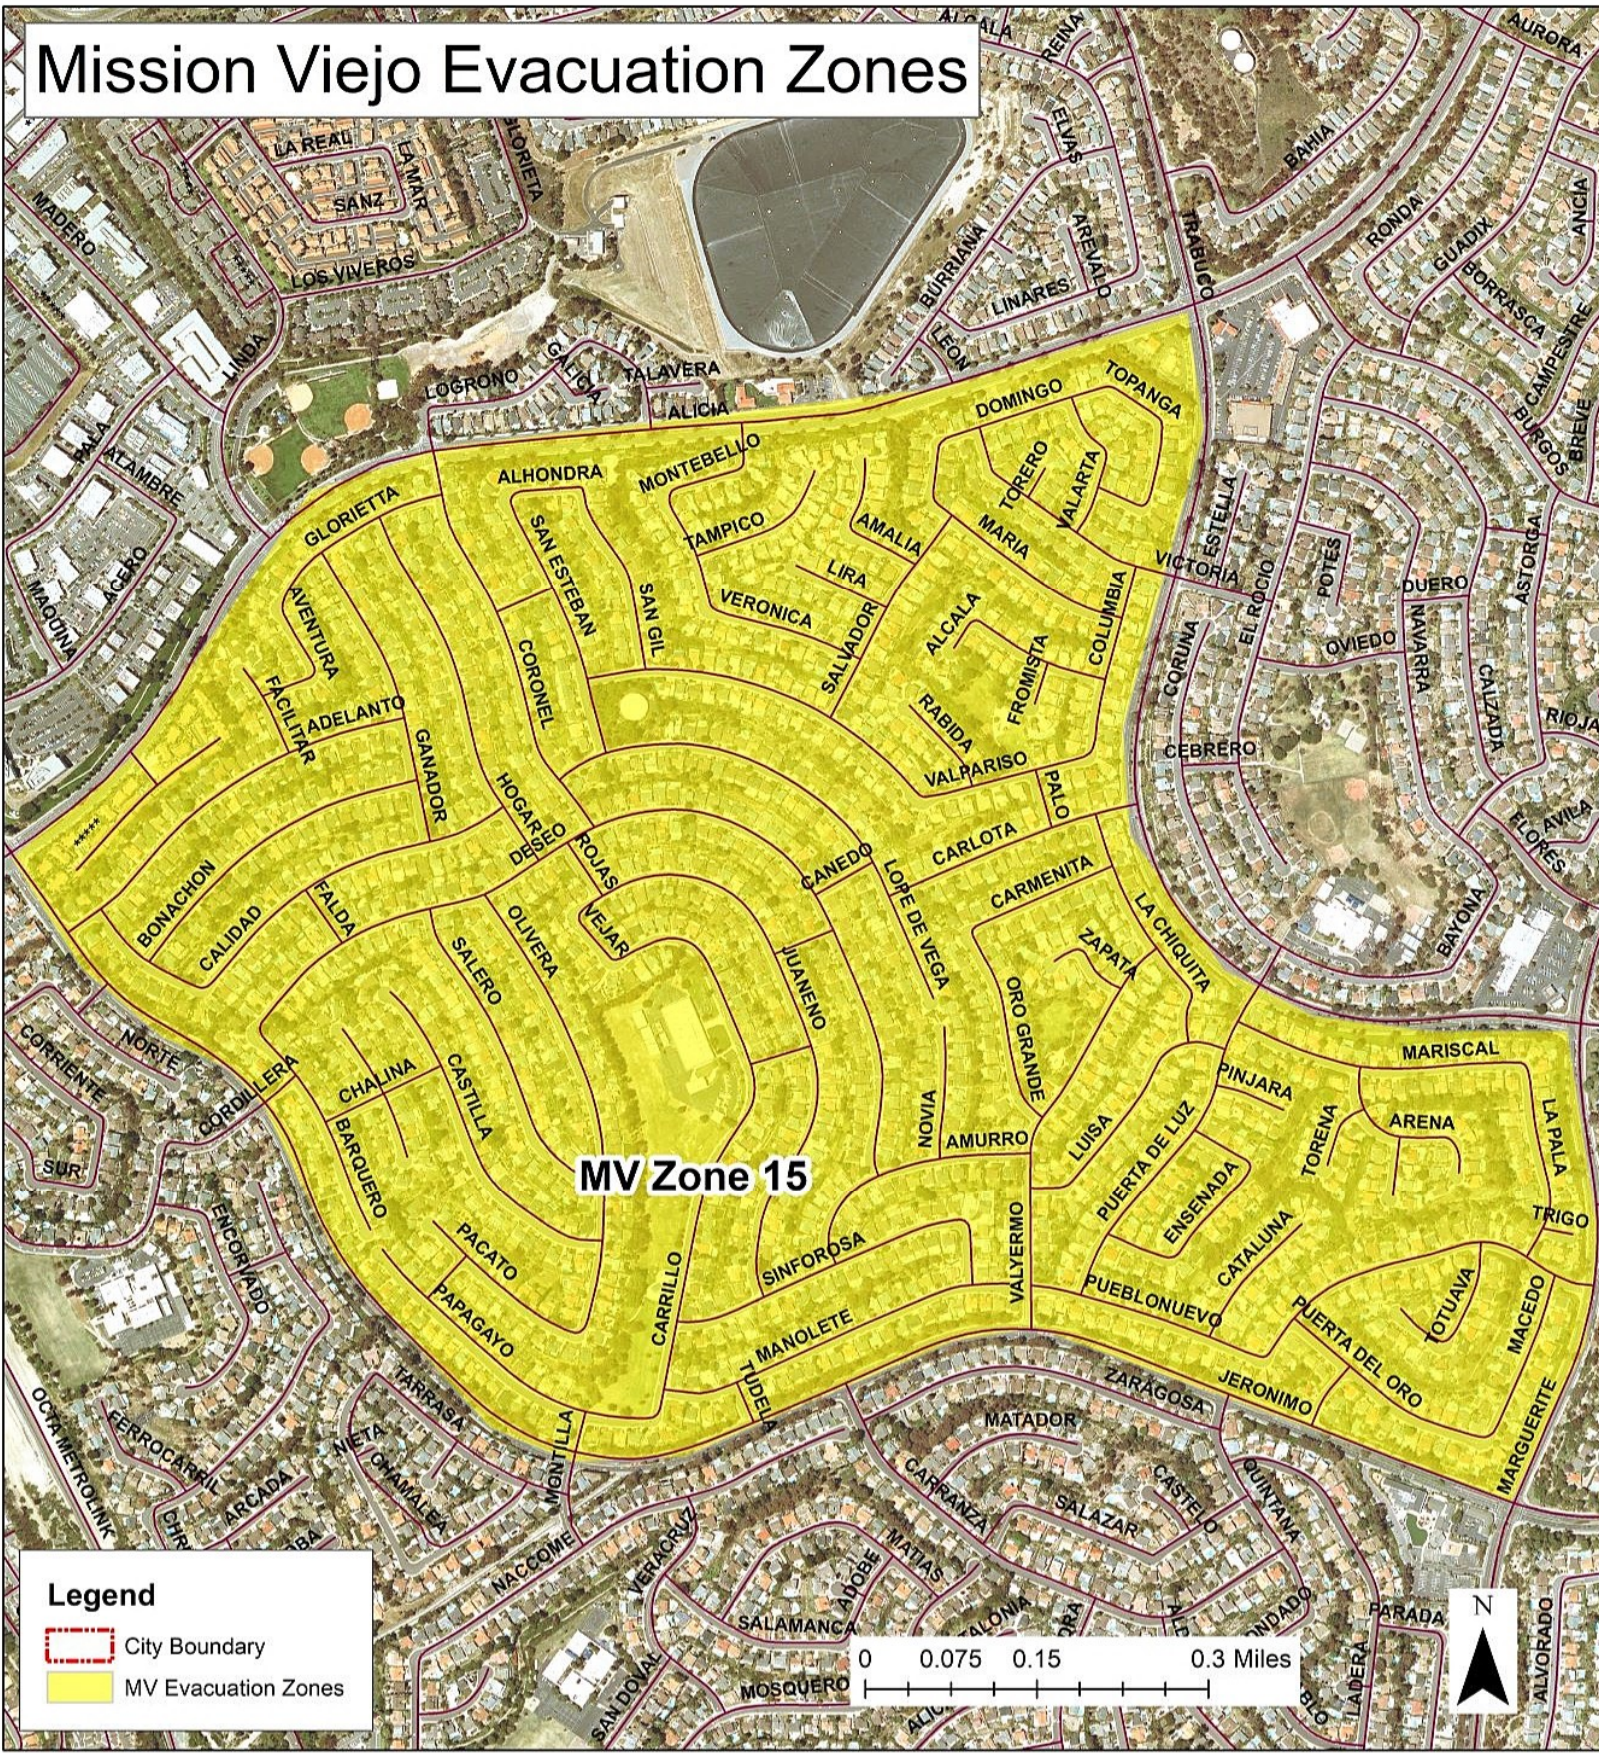

-  City Boundary
-  MV Zone 6

0 0.075 0.15 0.3 Miles

Mission Viejo Evacuation Zones

Mission Viejo Evacuation Zones

MV Zone 9

Legend

-  City Boundary
-  MV Evacuation Zones

0 0.075 0.15 0.3 Miles

Mission Viejo Evacuation Zones

MV Zone 10

Legend

-  City Boundary
-  MV Zone 10

0 0.1 0.2 0.4 Miles

Mission Viejo Evacuation Zones

Mission Viejo Evacuation Zones

Legend

-  City Boundary
-  MV Evacuation Zones

0 0.15 0.3 0.6 Miles

Mission Viejo Evacuation Zones

MV Zone 15

Legend

-  City Boundary
-  MV Evacuation Zones

0 0.075 0.15 0.3 Miles

Mission Viejo Evacuation Zones

MV Zone 16

Legend

-  City Boundary
-  MV Evacuation Zones

0 0.1 0.2 0.4 Miles

Mission Viejo Evacuation Zones

Legend

- MV Evacuation Zones
- City Boundary

0 0.1 0.2 0.4 Miles