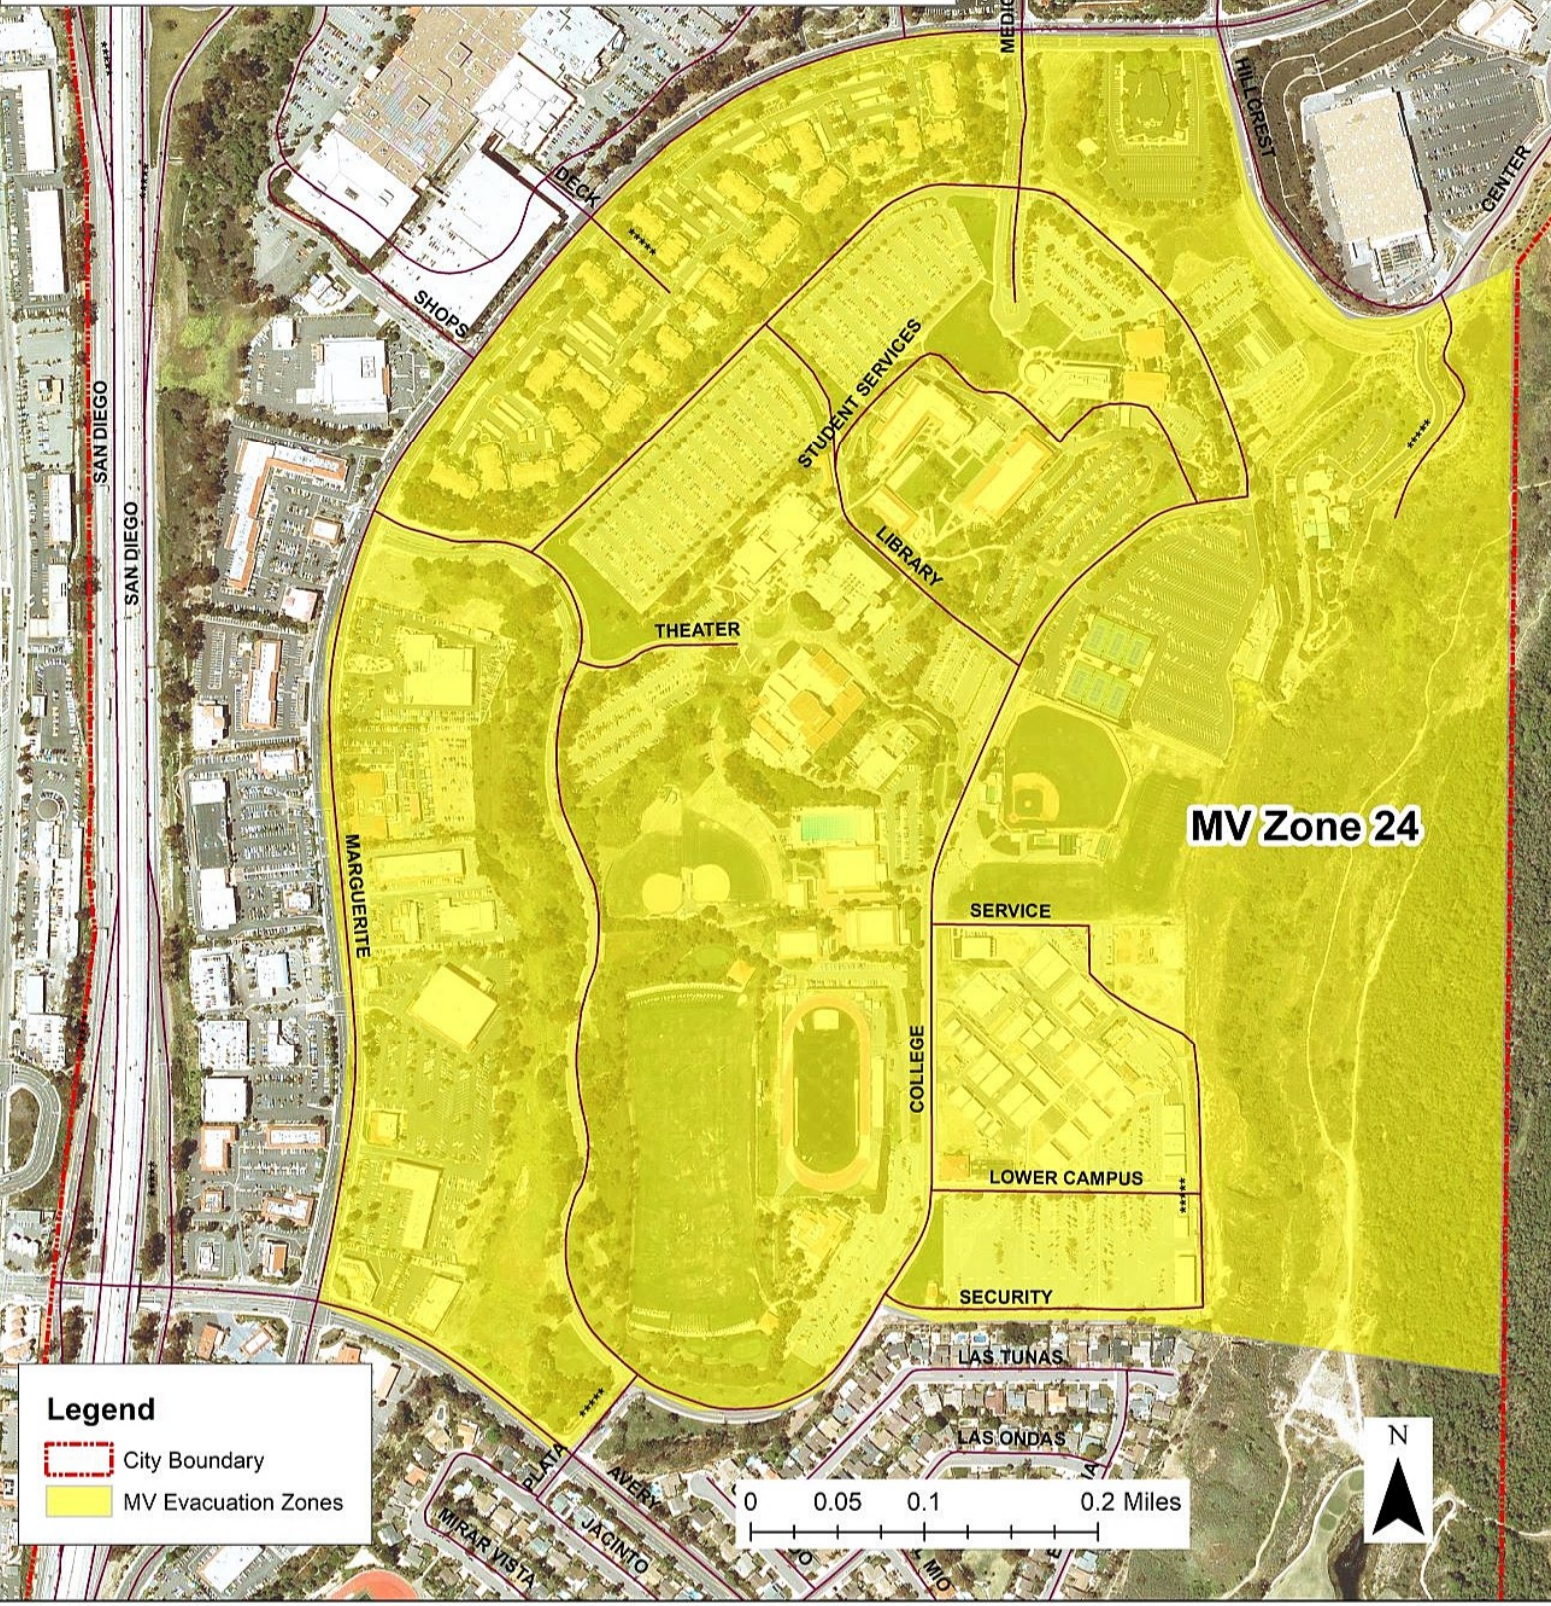

Legend

-  City Boundary
-  MV Evacuation Zones

0 0.1 0.2 0.4 Miles

Mission Viejo Evacuation Zones

Mission Viejo Evacuation Zones

MV Zone 22

Legend

-  City Boundary
-  MV Evacuation Zones

Mission Viejo Evacuation Zones

MV Zone 23

Legend

-  City Boundary
-  MV Evacuation Zones

0 0.075 0.15 0.3 Miles

N

Mission Viejo Evacuation Zones

Mission Viejo Evacuation Zones

ER CAMPUS

SECURITY

LAS TUNAS

PLATÁ

JACINTO

MIRAR VISTA

AVERY

LAS ONDAS