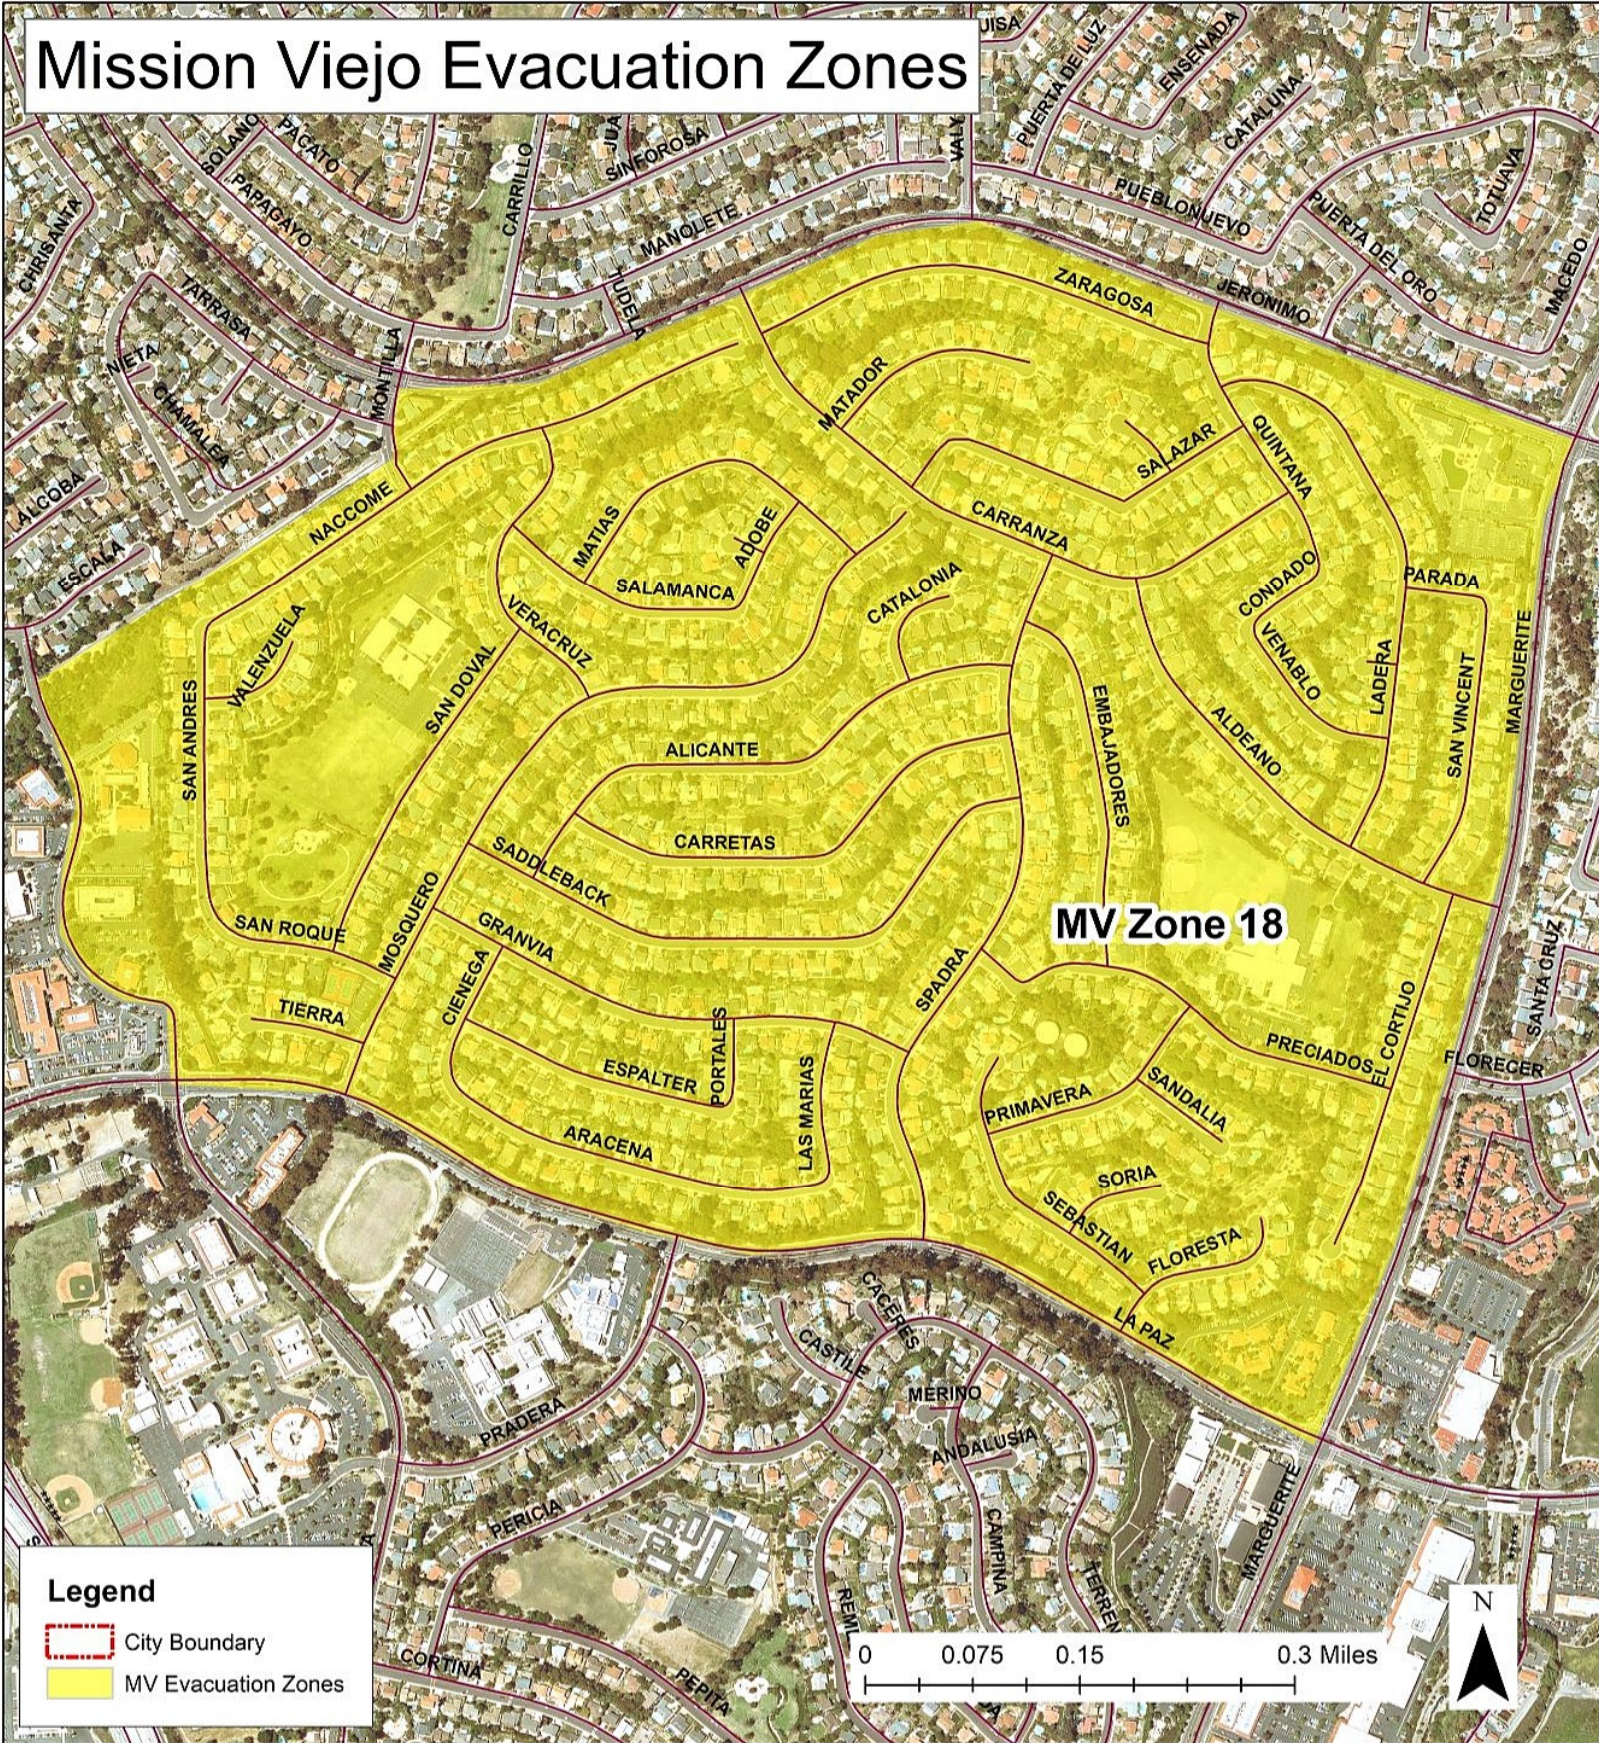

-  City Boundary
-  MV Evacuation Zones

0 0.15 0.3 0.6 Miles

Mission Viejo Evacuation Zones

MV Zone 15

Legend

-  City Boundary
-  MV Evacuation Zones

0 0.075 0.15 0.3 Miles

Mission Viejo Evacuation Zones

MV Zone 16

Legend

-  City Boundary
-  MV Evacuation Zones

0 0.1 0.2 0.4 Miles

Mission Viejo Evacuation Zones

Legend

- MV Evacuation Zones
- City Boundary

0 0.1 0.2 0.4 Miles

Mission Viejo Evacuation Zones

Mission Viejo Evacuation Zones

MV Zone 19

Legend

-  City Boundary
-  MV Evacuation Zones

0 0.1 0.2 0.4 Miles

Mission Viejo Evacuation Zones

MV Zone 20

Legend

-  City Boundary
-  MV Evacuation Zones

0 0.1 0.2 0.4 Miles

Mission Viejo Evacuation Zones

Mission Viejo Evacuation Zones

MV Zone 22

Legend

-  City Boundary
-  MV Evacuation Zones