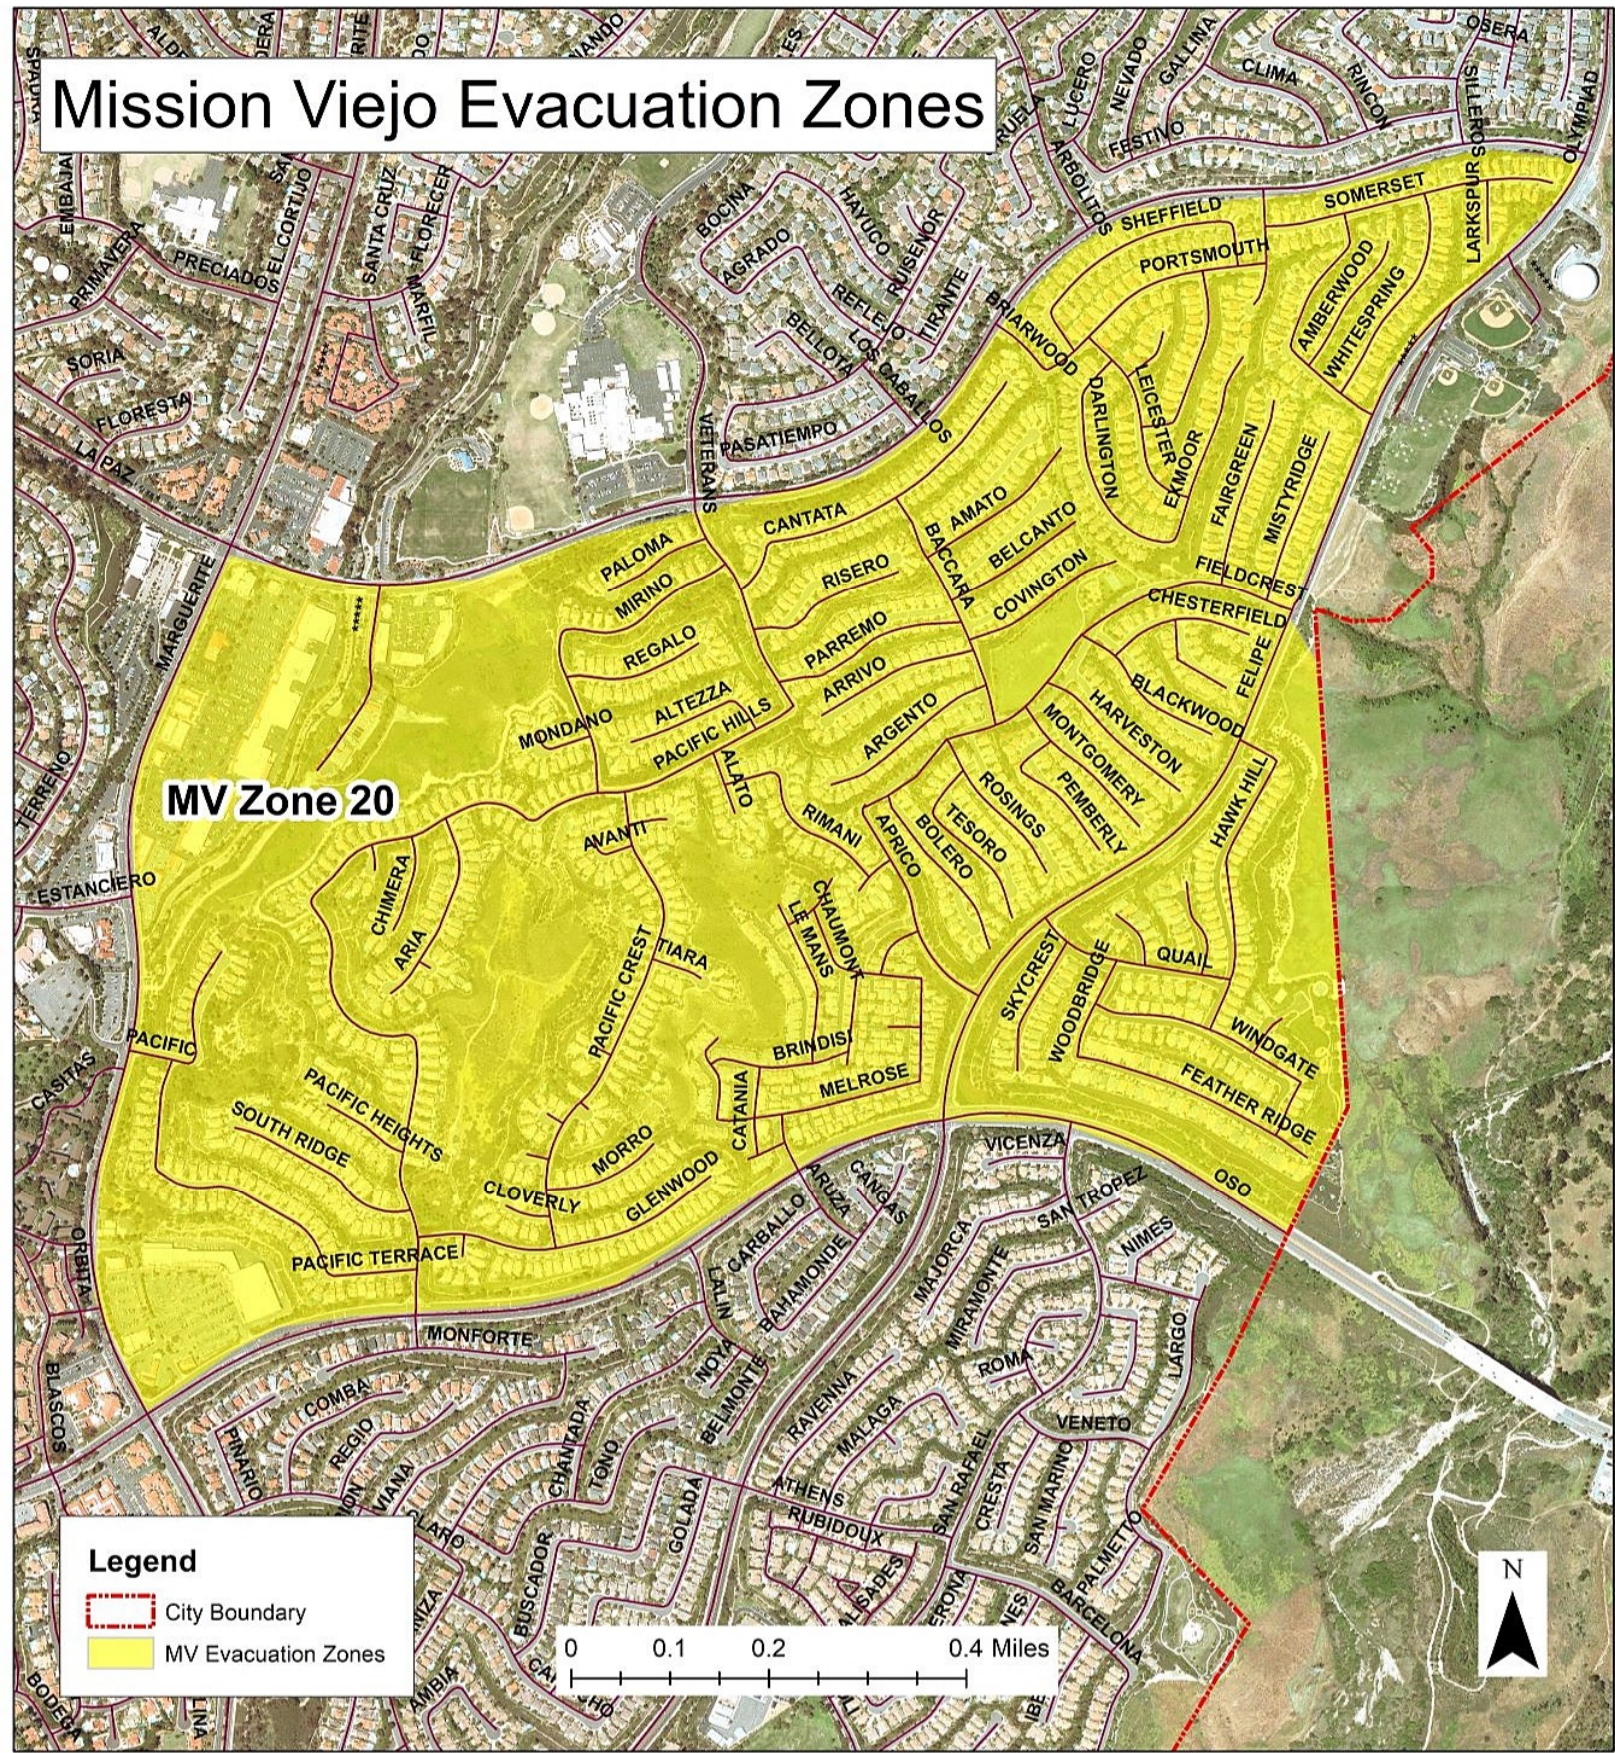

MV Zone 16

Legend

-  City Boundary
-  MV Evacuation Zones

0 0.1 0.2 0.4 Miles

Mission Viejo Evacuation Zones

Legend

- MV Evacuation Zones
- City Boundary

0 0.1 0.2 0.4 Miles

Mission Viejo Evacuation Zones

Mission Viejo Evacuation Zones

MV Zone 19

Legend

-  City Boundary
-  MV Evacuation Zones

0 0.1 0.2 0.4 Miles

Mission Viejo Evacuation Zones

MV Zone 20

Legend

-  City Boundary
-  MV Evacuation Zones

0 0.1 0.2 0.4 Miles

Mission Viejo Evacuation Zones

Mission Viejo Evacuation Zones

MV Zone 22

Legend

-  City Boundary
-  MV Evacuation Zones