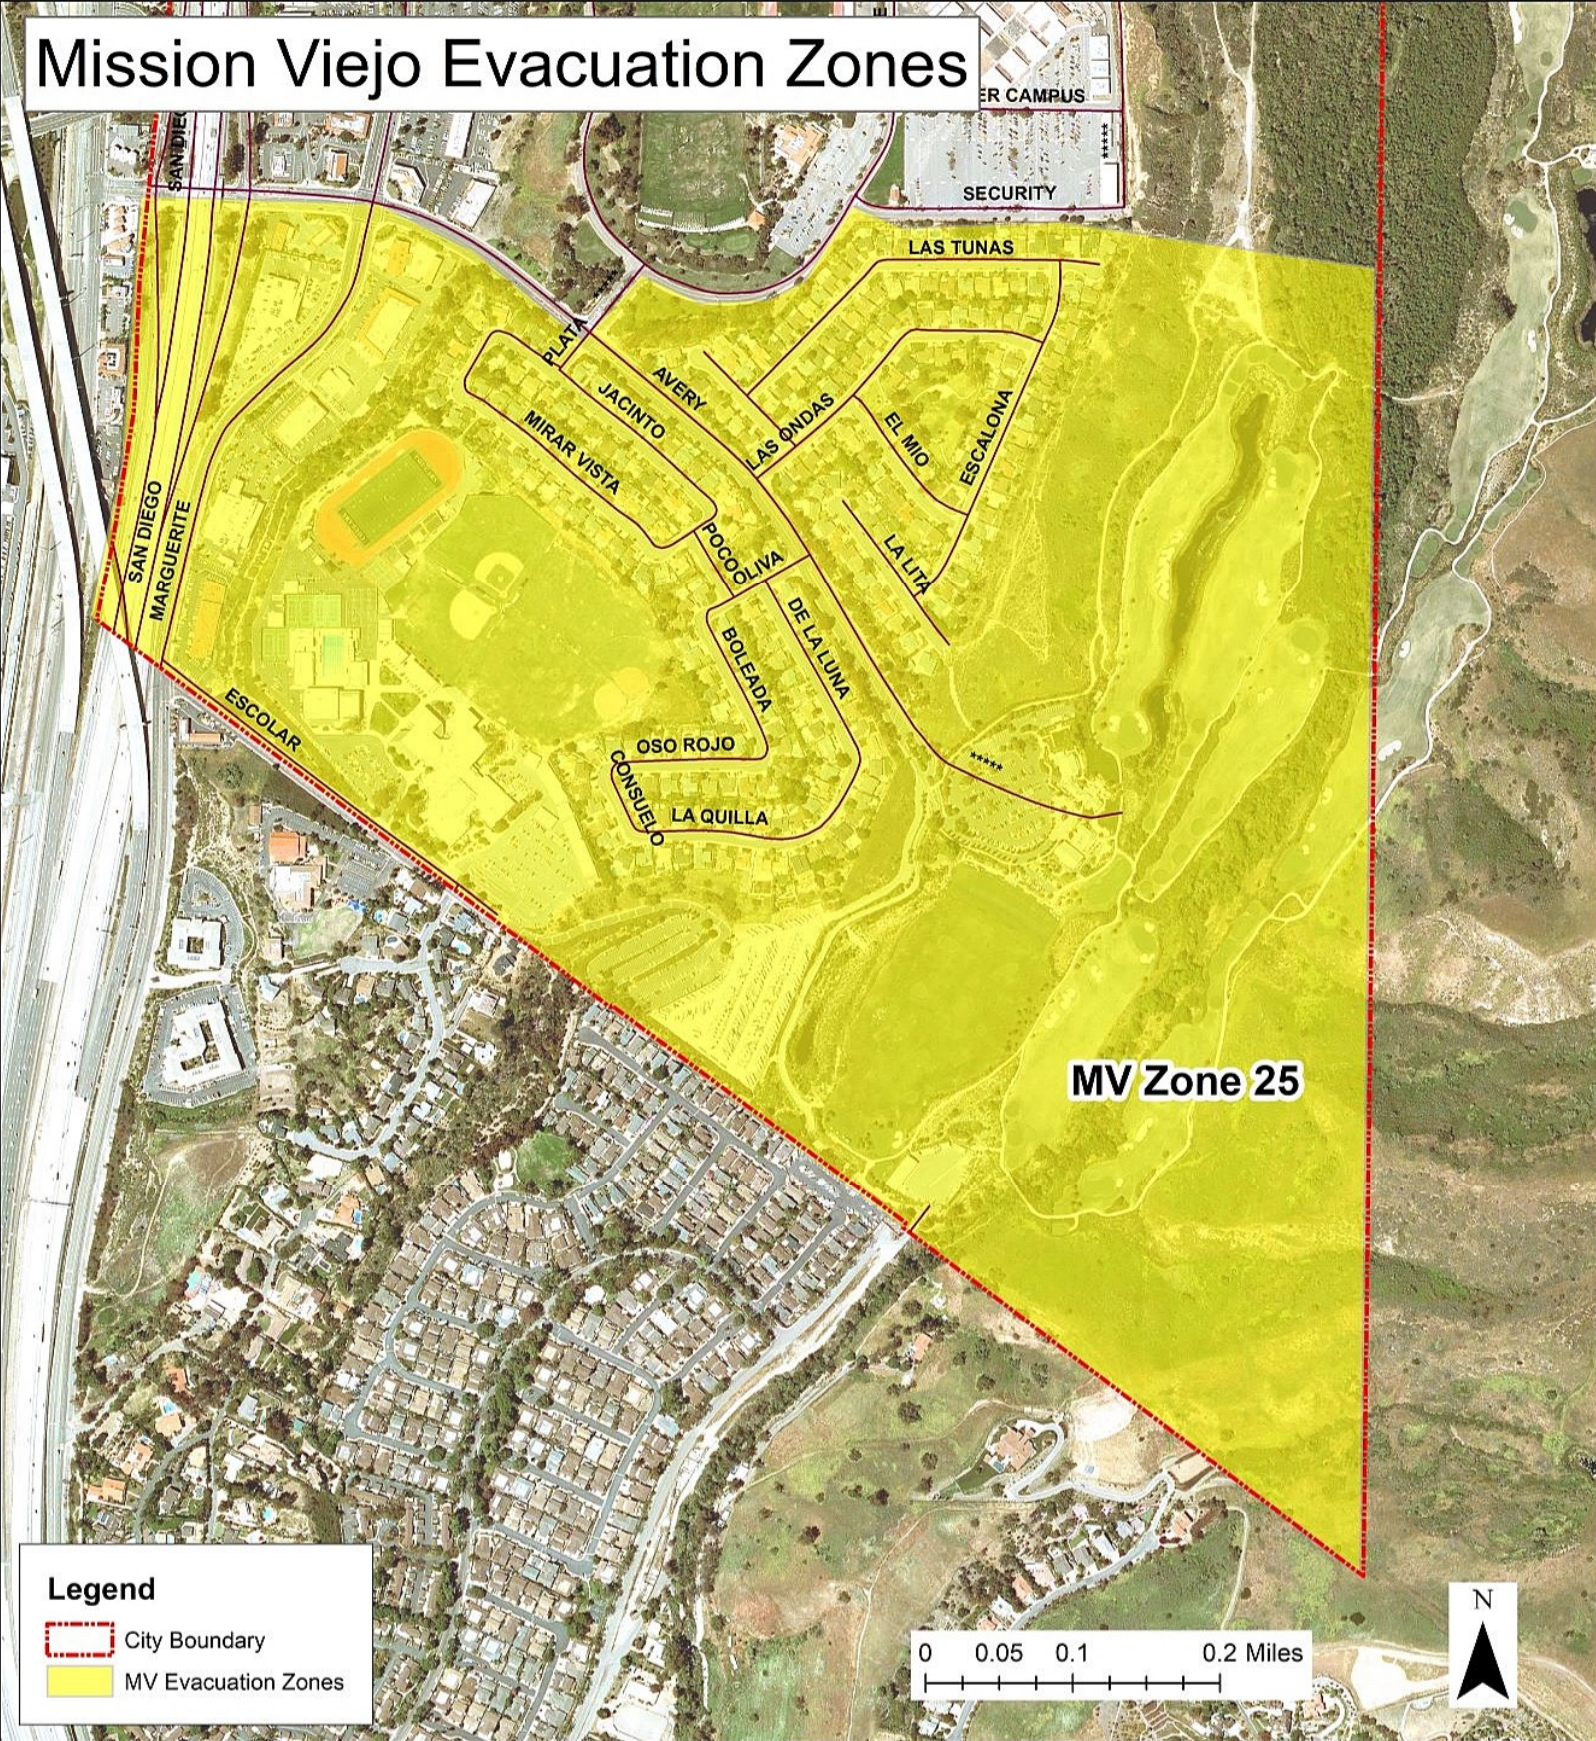

Legend

-  City Boundary
-  MV Evacuation Zones

0 0.1 0.2 0.4 Miles

Mission Viejo Evacuation Zones

Mission Viejo Evacuation Zones

MV Zone 22

Legend

-  City Boundary
-  MV Evacuation Zones

Mission Viejo Evacuation Zones

MV Zone 23

Legend

-  City Boundary
-  MV Evacuation Zones

0 0.075 0.15 0.3 Miles

N

Mission Viejo Evacuation Zones

Mission Viejo Evacuation Zones

ER CAMPUS

SECURITY

LAS TUNAS

PLATÁ

JACINTO

MIRAR VISTA

AVERY

LAS ONDAS