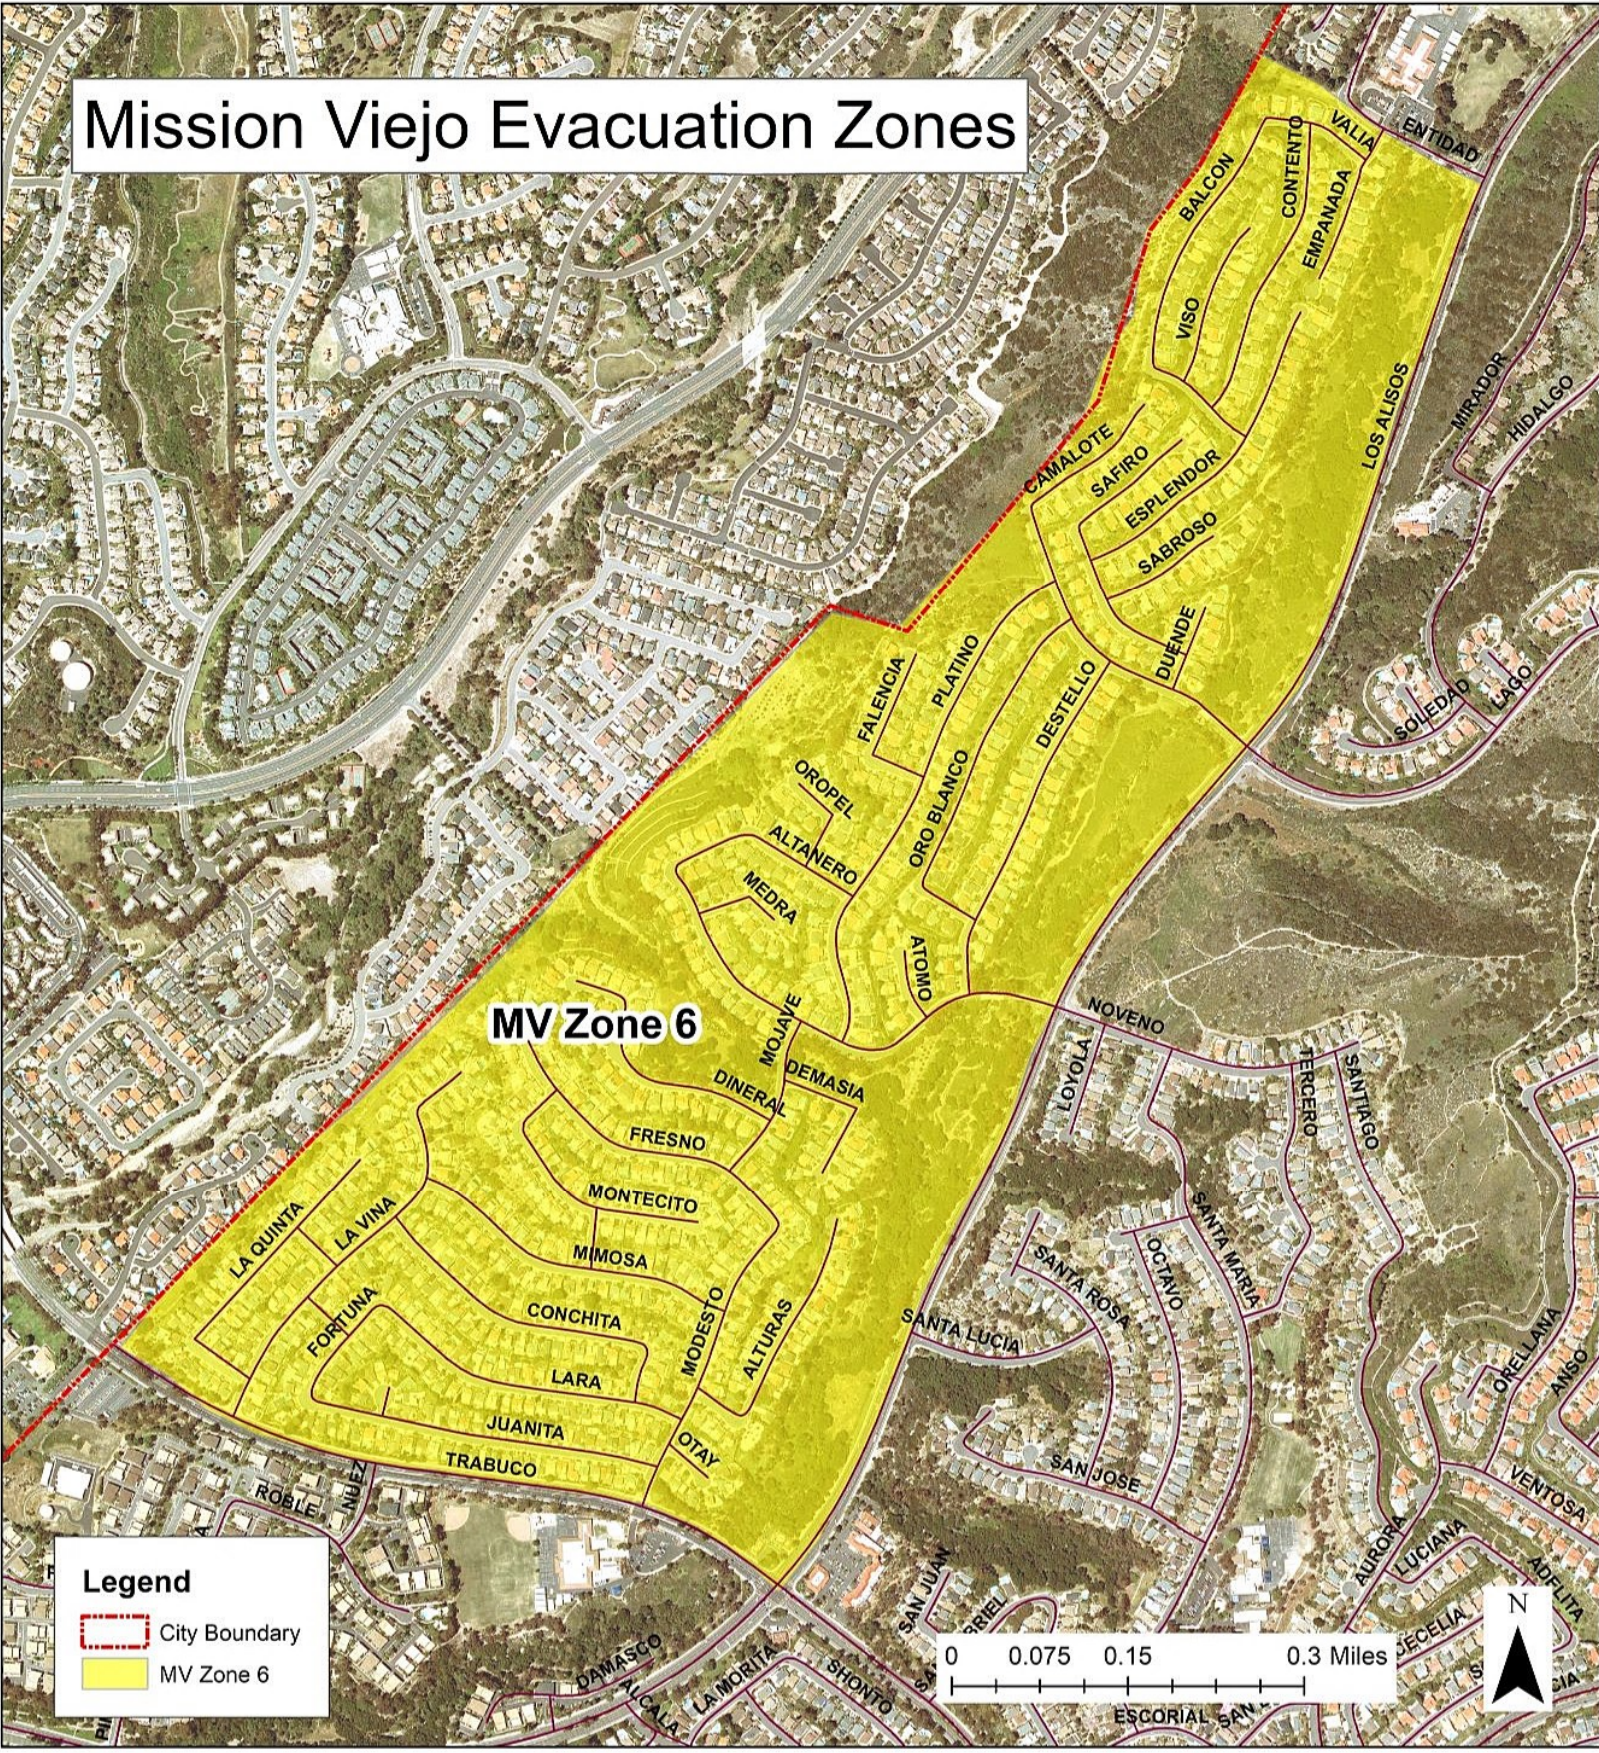

Mission Viejo Evacuation Zones

Mission Viejo Evacuation Zones

Mission Viejo Evacuation Zones

MV Zone 2

Legend

-  City Boundary
-  MV Zone 2

0 0.075 0.15 0.3 Miles

Mission Viejo Evacuation Zones

Mission Viejo Evacuation Zones

MV Zone 5

Legend

-  City Boundary
-  MV Evacuation Zones

0 0.075 0.15 0.3 Miles

Mission Viejo Evacuation Zones

MV Zone 6

Legend

-  City Boundary
-  MV Zone 6

0 0.075 0.15 0.3 Miles

Mission Viejo Evacuation Zones

Mission Viejo Evacuation Zones

MV Zone 9

Legend

-  City Boundary
-  MV Evacuation Zones

0 0.075 0.15 0.3 Miles

Mission Viejo Evacuation Zones

MV Zone 10

Legend

-  City Boundary
-  MV Zone 10

0 0.1 0.2 0.4 Miles

Mission Viejo Evacuation Zones

Mission Viejo Evacuation Zones

Legend