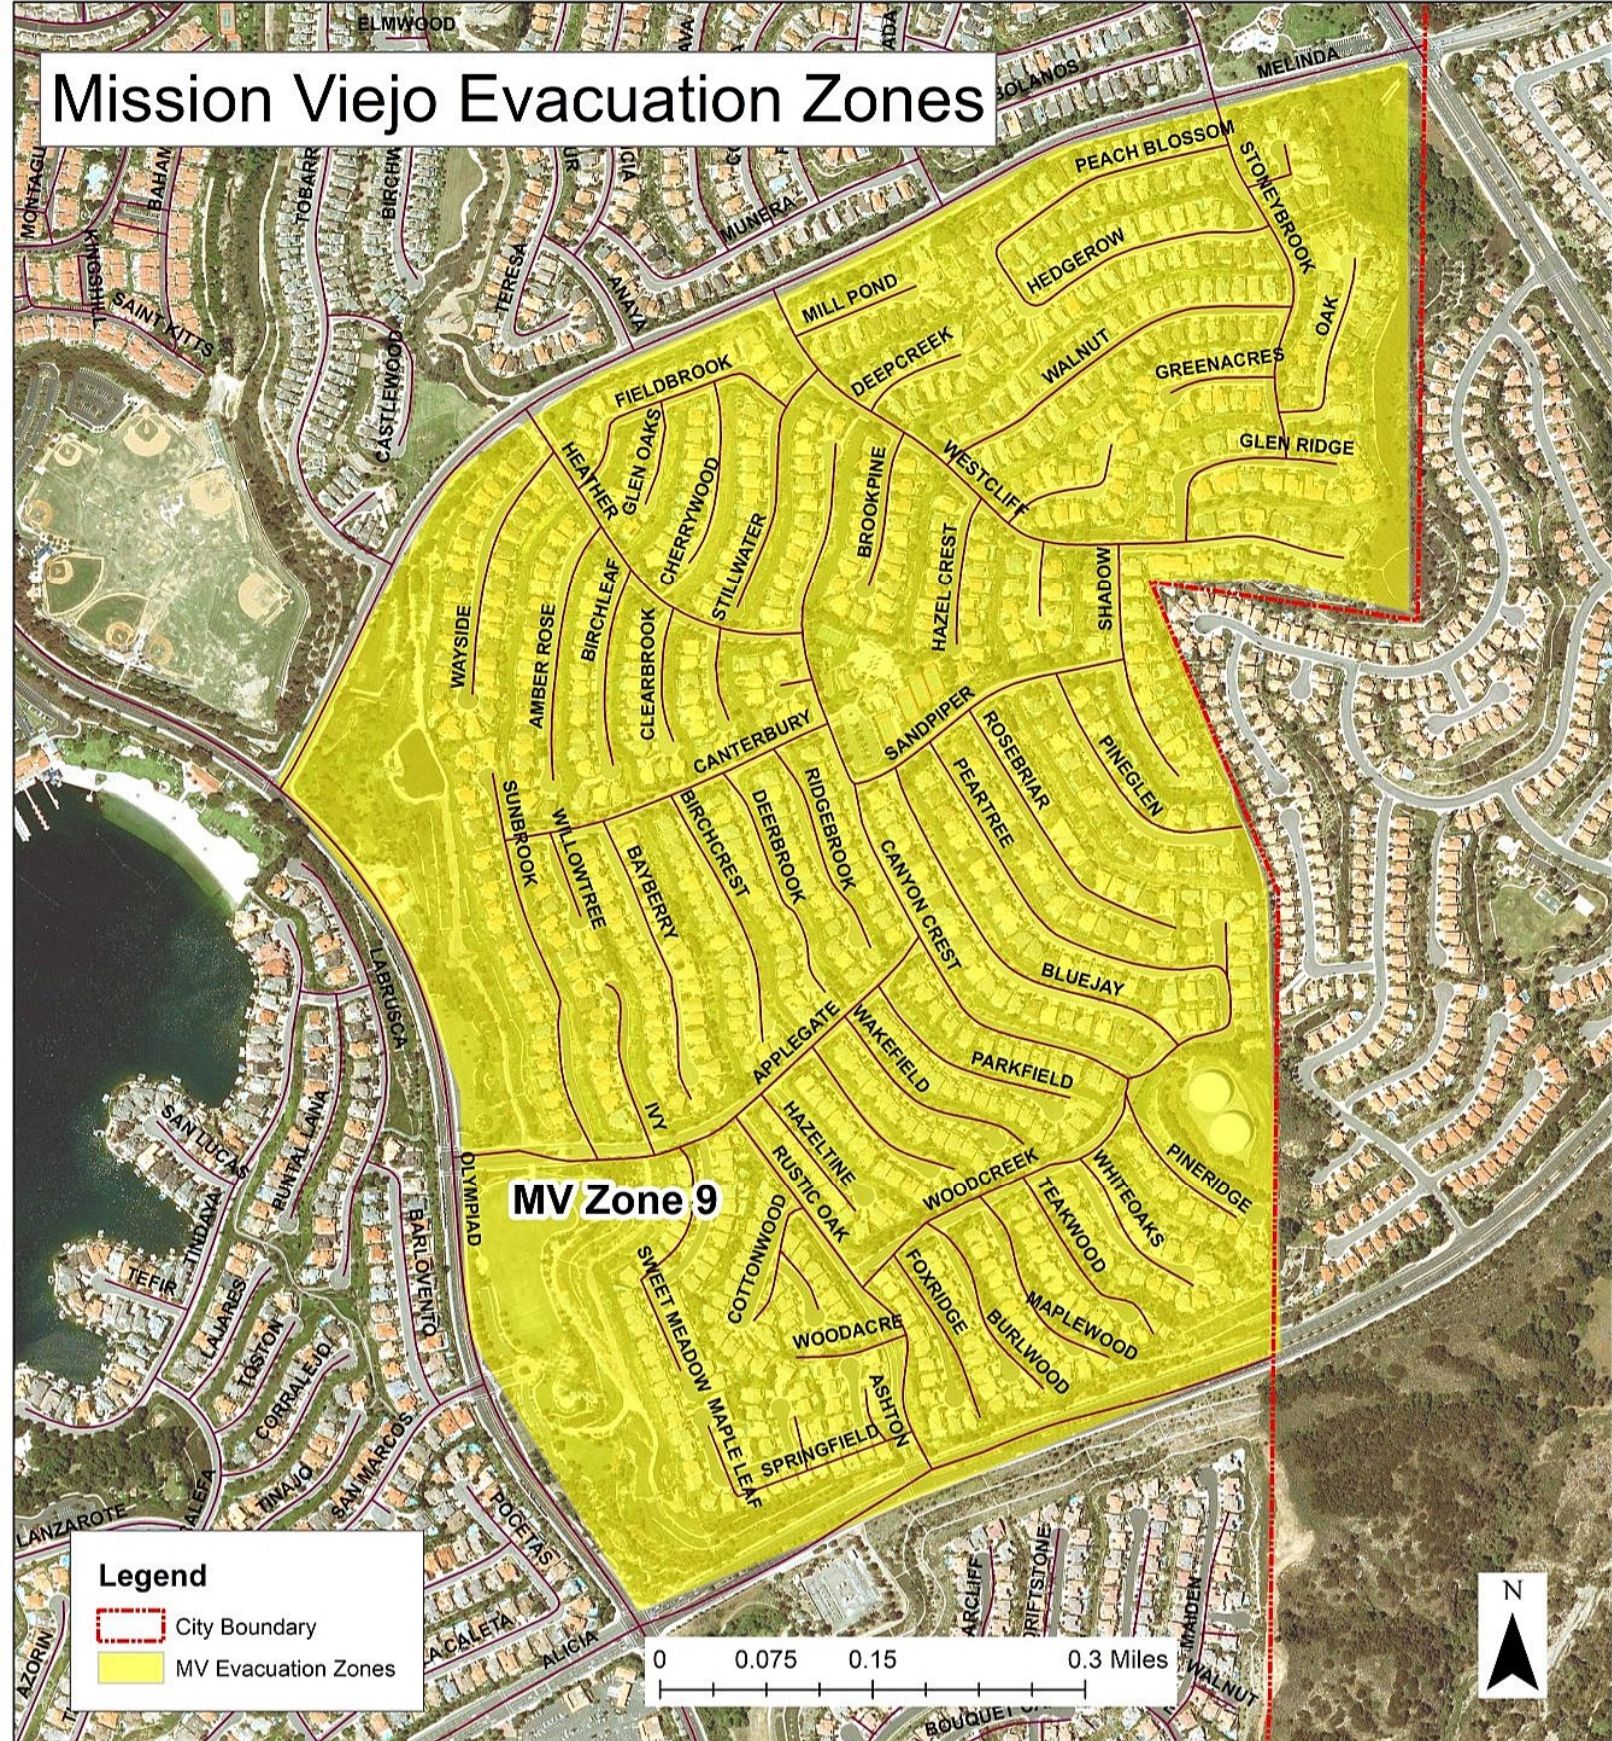

Mission Viejo Evacuation Zones

MV Zone 5

Legend

-  City Boundary
-  MV Evacuation Zones

0 0.075 0.15 0.3 Miles

Mission Viejo Evacuation Zones

MV Zone 6

Legend

-  City Boundary
-  MV Zone 6

0 0.075 0.15 0.3 Miles

Mission Viejo Evacuation Zones

Mission Viejo Evacuation Zones

MV Zone 9

Legend

-  City Boundary
-  MV Evacuation Zones

0 0.075 0.15 0.3 Miles

Mission Viejo Evacuation Zones

MV Zone 10

Legend

-  City Boundary
-  MV Zone 10

0 0.1 0.2 0.4 Miles

Mission Viejo Evacuation Zones

Mission Viejo Evacuation Zones

Legend