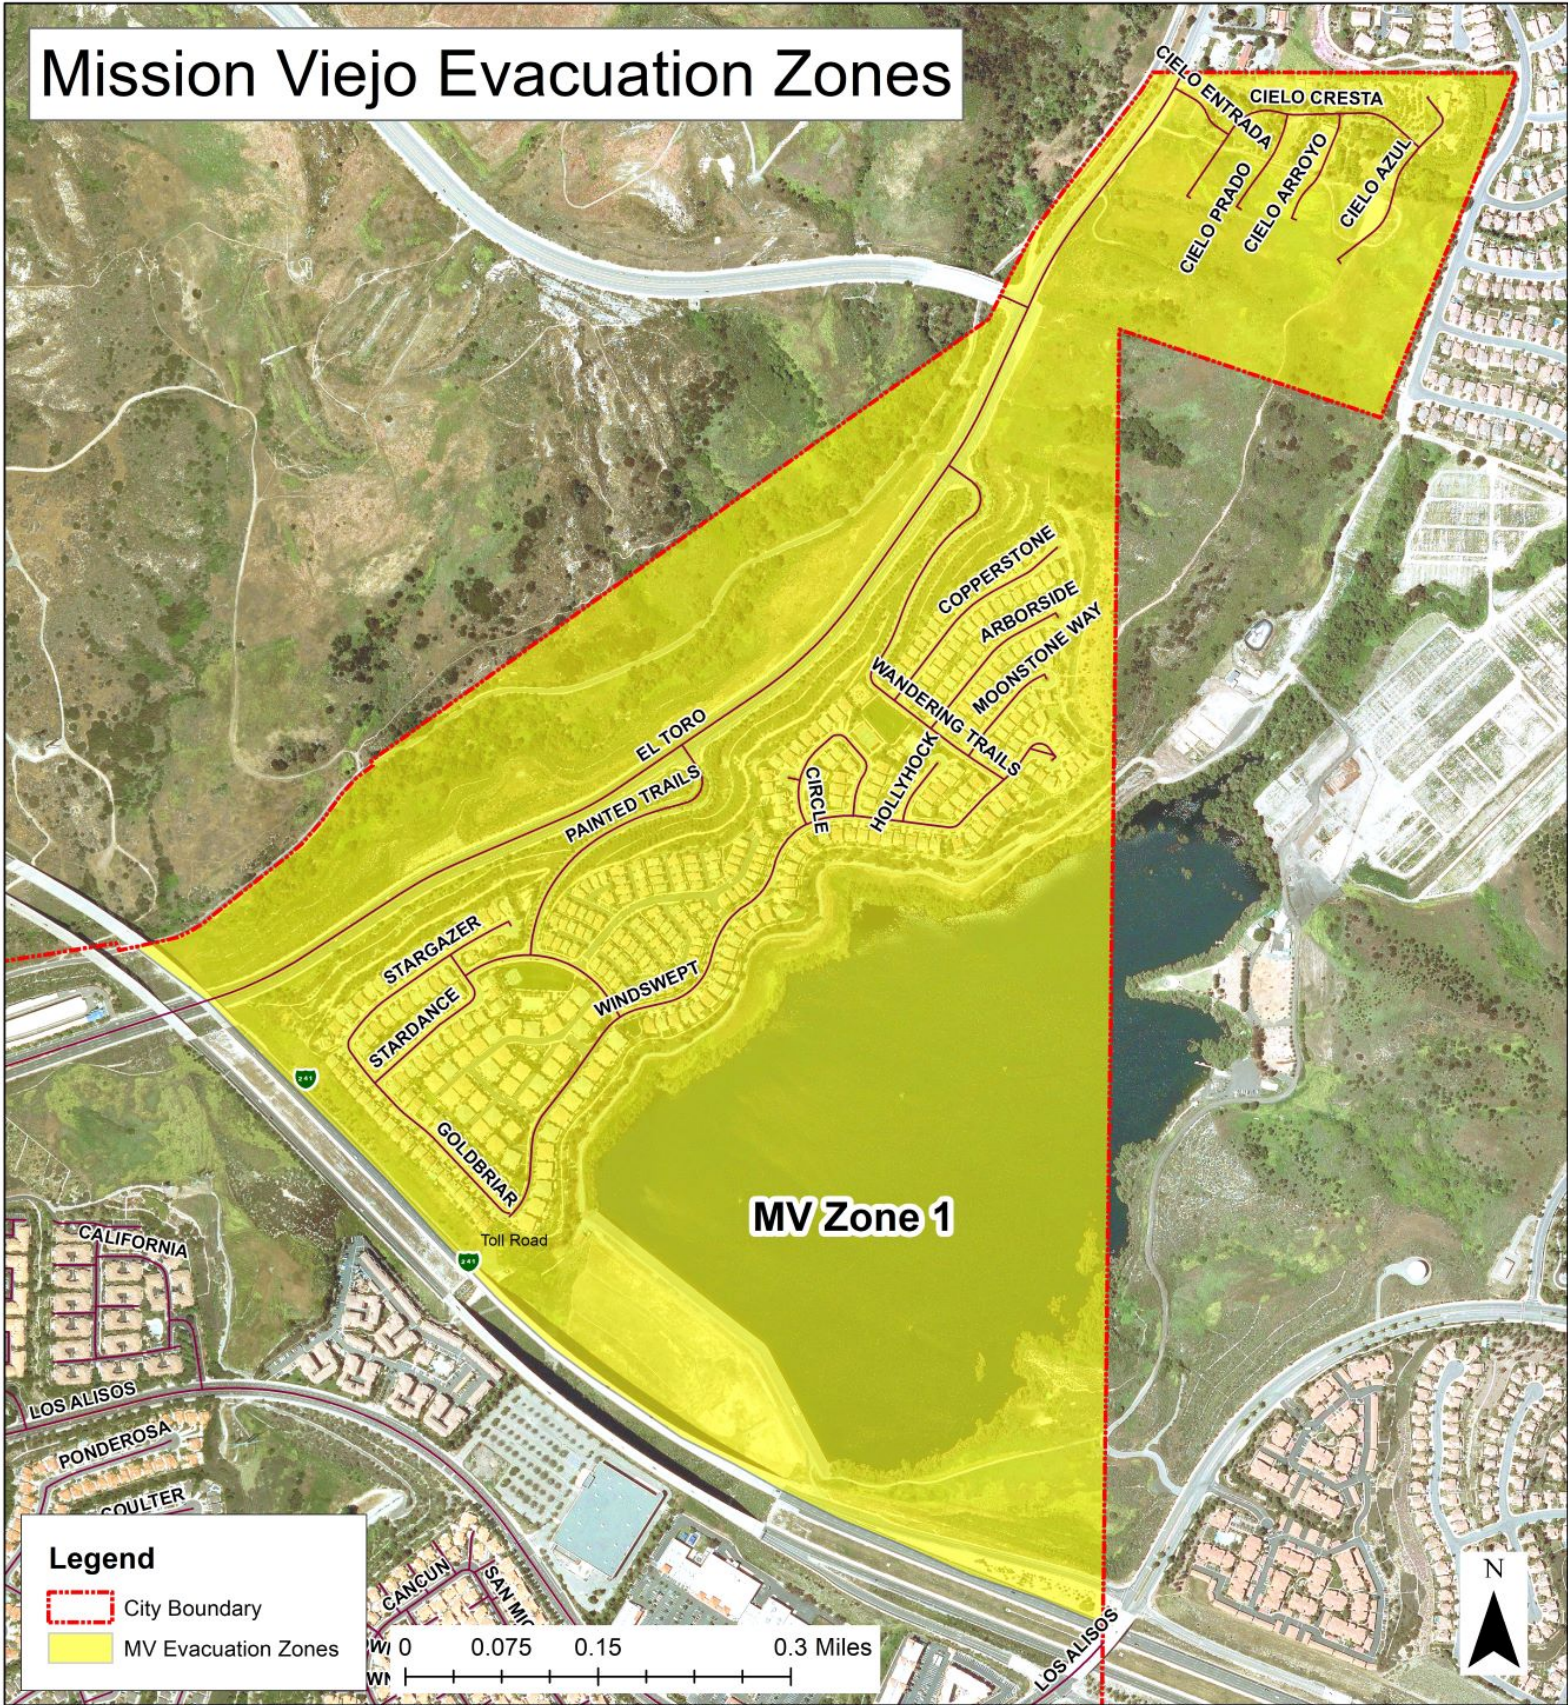

Mission Viejo Evacuation Zones

Mission Viejo Evacuation Zones

Mission Viejo Evacuation Zones

MV Zone 2

Legend

-  City Boundary
-  MV Zone 2

0 0.075 0.15 0.3 Miles

Mission Viejo Evacuation Zones

Mission Viejo Evacuation Zones

MV Zone 5

Legend

-  City Boundary
-  MV Evacuation Zones

0 0.075 0.15 0.3 Miles

Mission Viejo Evacuation Zones

MV Zone 6

Legend

-  City Boundary
-  MV Zone 6

0 0.075 0.15 0.3 Miles

Mission Viejo Evacuation Zones

Mission Viejo Evacuation Zones

MV Zone 9

Legend

-  City Boundary
-  MV Evacuation Zones

0 0.075 0.15 0.3 Miles

Mission Viejo Evacuation Zones

MV Zone 10

Legend

-  City Boundary
-  MV Zone 10

0 0.1 0.2 0.4 Miles

Mission Viejo Evacuation Zones

Mission Viejo Evacuation Zones

Legend