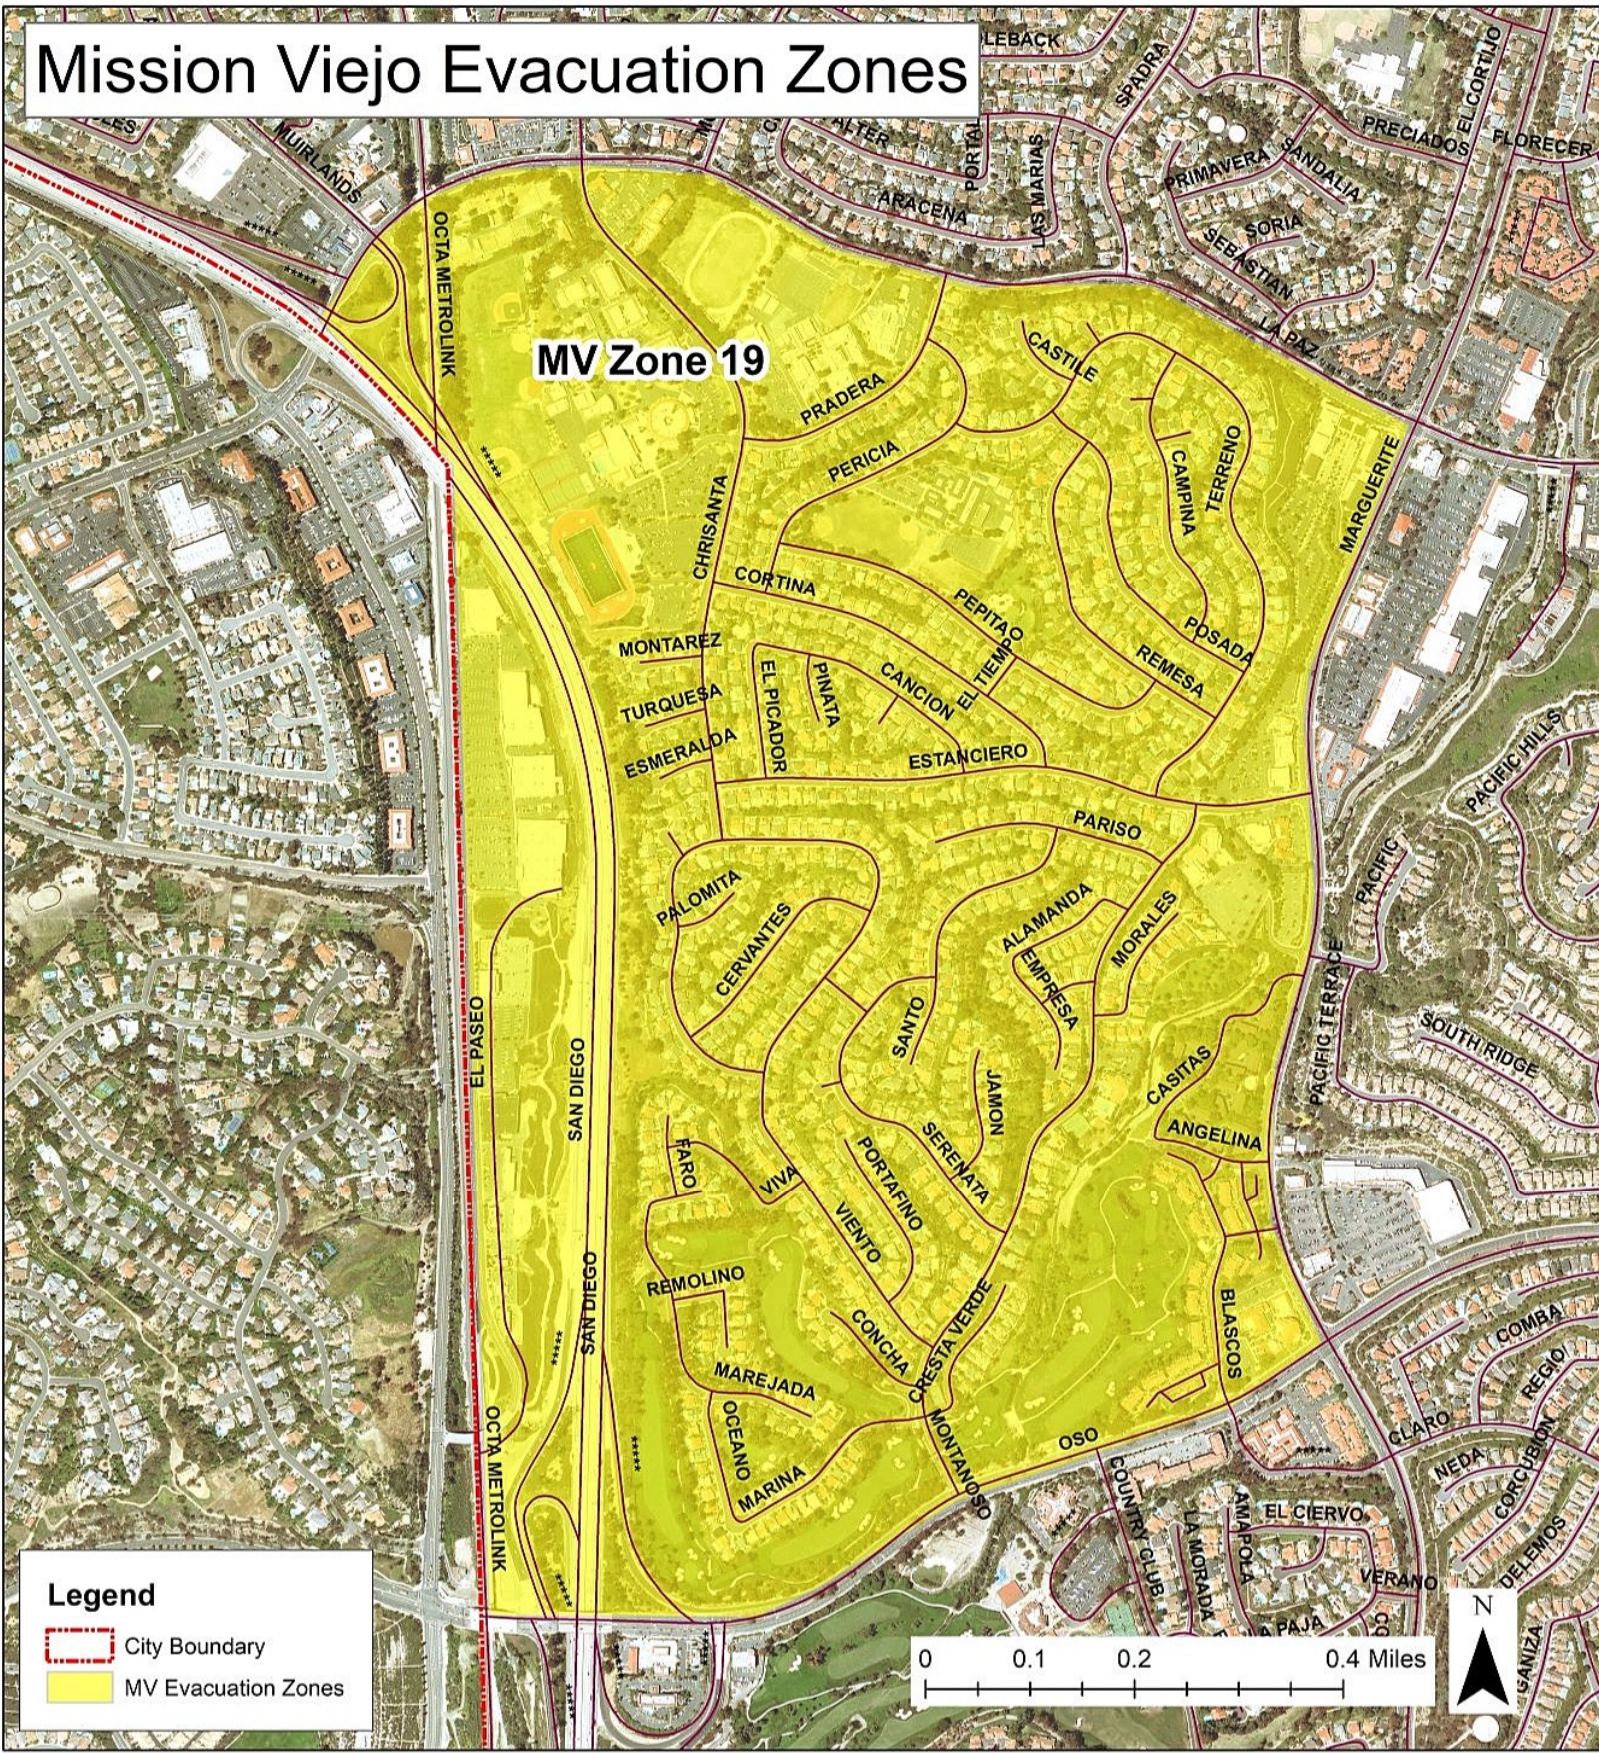

MV Zone 16

Legend

-  City Boundary
-  MV Evacuation Zones

0 0.1 0.2 0.4 Miles

Mission Viejo Evacuation Zones

Legend

- MV Evacuation Zones
- City Boundary

0 0.1 0.2 0.4 Miles

Mission Viejo Evacuation Zones

Mission Viejo Evacuation Zones

MV Zone 19

Legend

-  City Boundary
-  MV Evacuation Zones

0 0.1 0.2 0.4 Miles

Mission Viejo Evacuation Zones

MV Zone 20

Legend

-  City Boundary
-  MV Evacuation Zones

0 0.1 0.2 0.4 Miles

Mission Viejo Evacuation Zones

Mission Viejo Evacuation Zones

MV Zone 22

Legend

-  City Boundary
-  MV Evacuation Zones