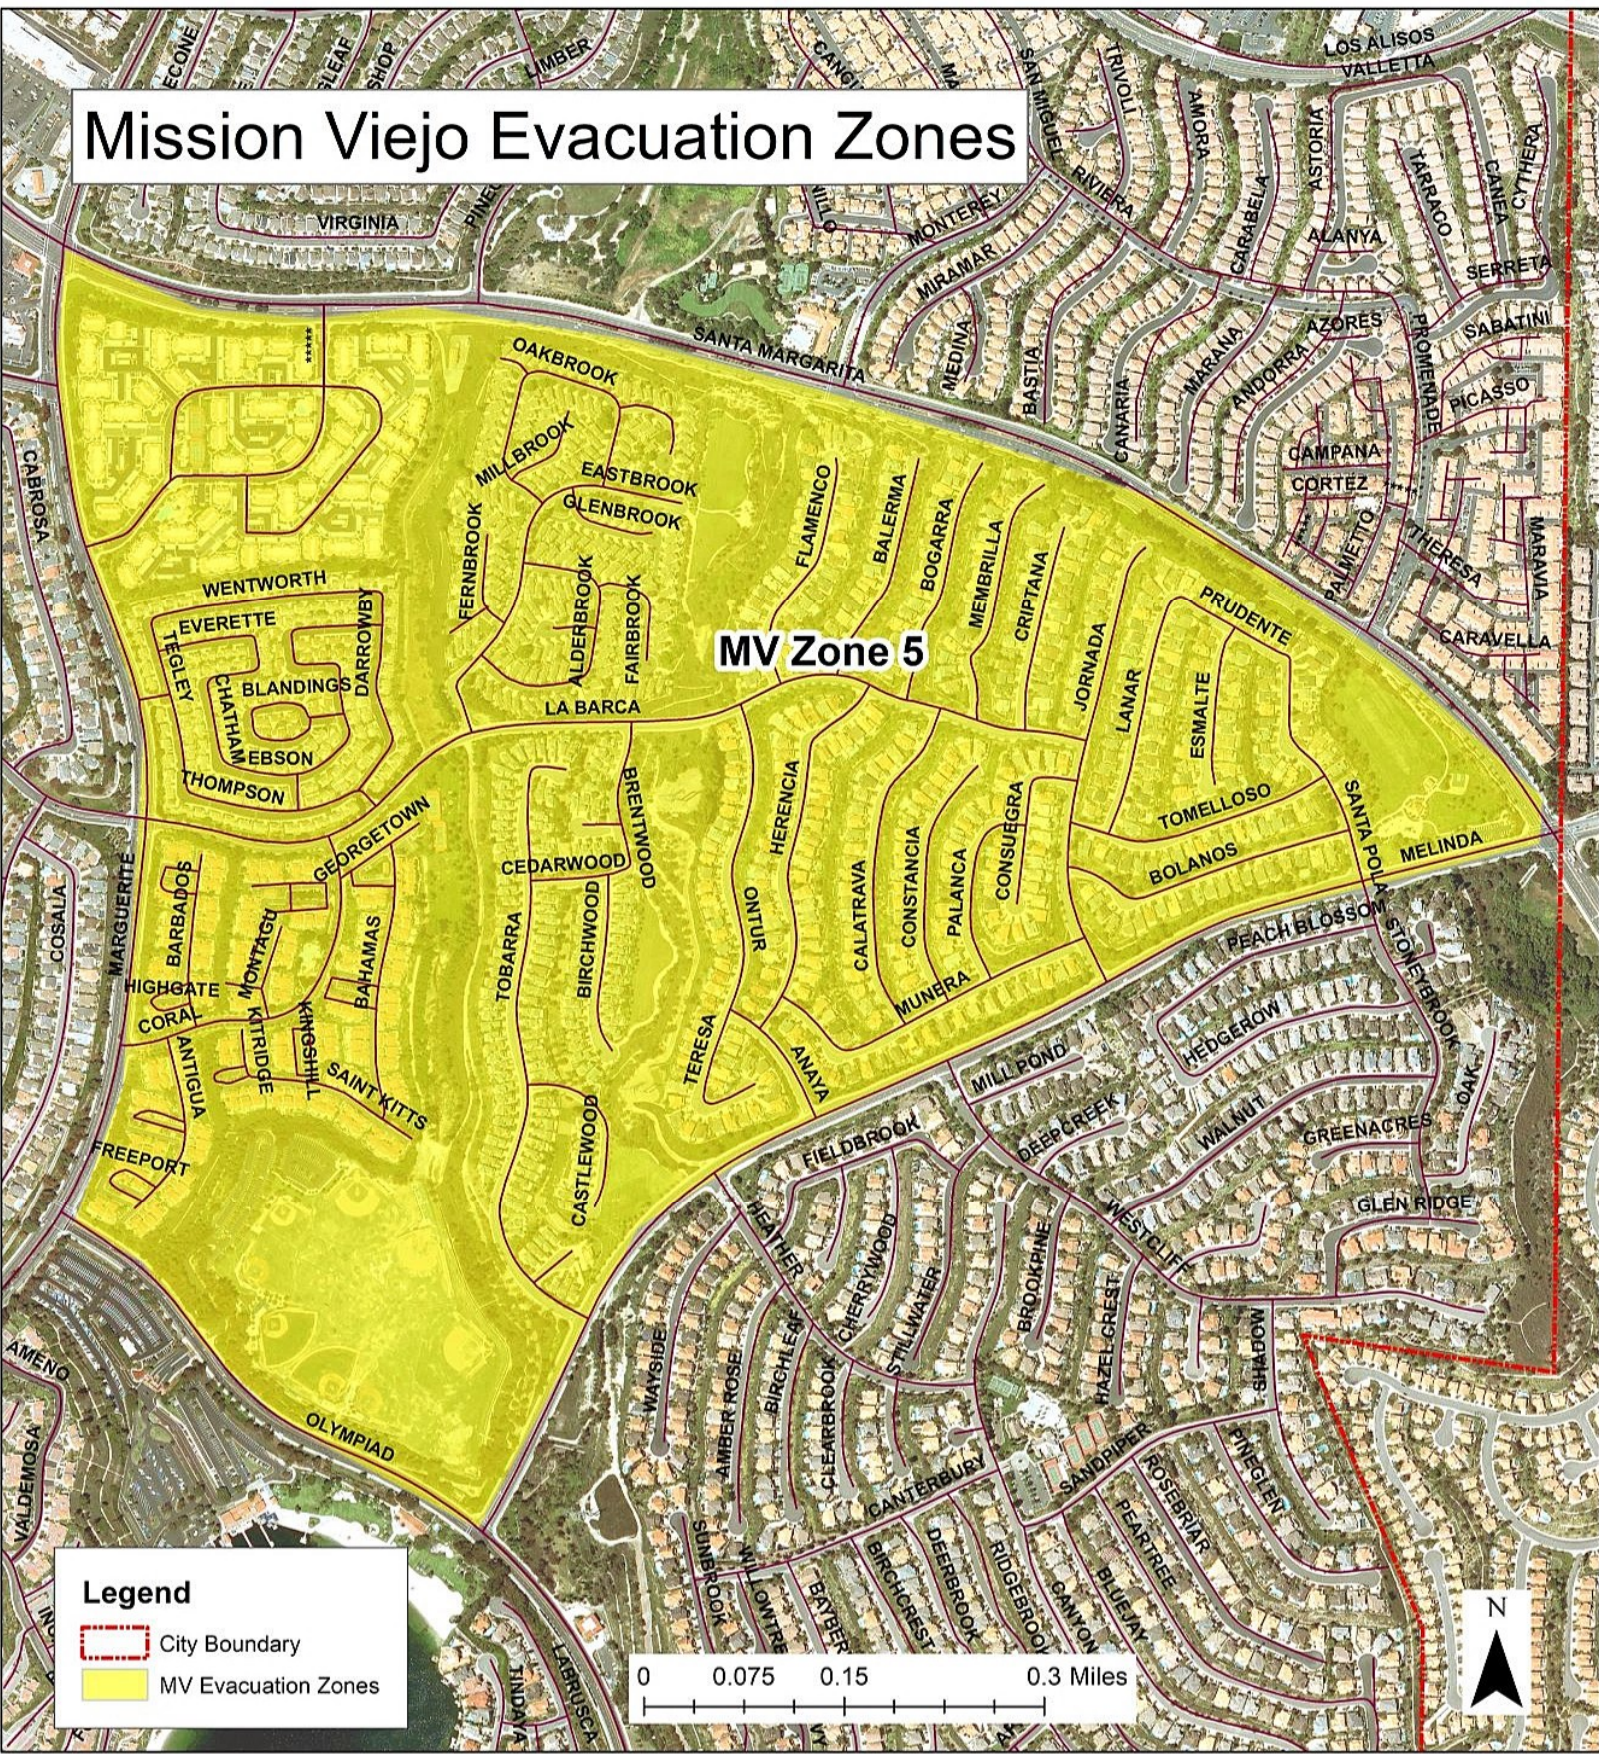

Mission Viejo Evacuation Zones

Mission Viejo Evacuation Zones

Mission Viejo Evacuation Zones

MV Zone 2

Legend

-  City Boundary
-  MV Zone 2

0 0.075 0.15 0.3 Miles

Mission Viejo Evacuation Zones

Mission Viejo Evacuation Zones

MV Zone 5

Legend

-  City Boundary
-  MV Evacuation Zones

0 0.075 0.15 0.3 Miles

Mission Viejo Evacuation Zones

MV Zone 6

Legend

-  City Boundary
-  MV Zone 6

0 0.075 0.15 0.3 Miles

Mission Viejo Evacuation Zones

Mission Viejo Evacuation Zones

MV Zone 9

Legend

-  City Boundary
-  MV Evacuation Zones

0 0.075 0.15 0.3 Miles

Mission Viejo Evacuation Zones

MV Zone 10

Legend

-  City Boundary
-  MV Zone 10

0 0.1 0.2 0.4 Miles

Mission Viejo Evacuation Zones

Mission Viejo Evacuation Zones

Legend