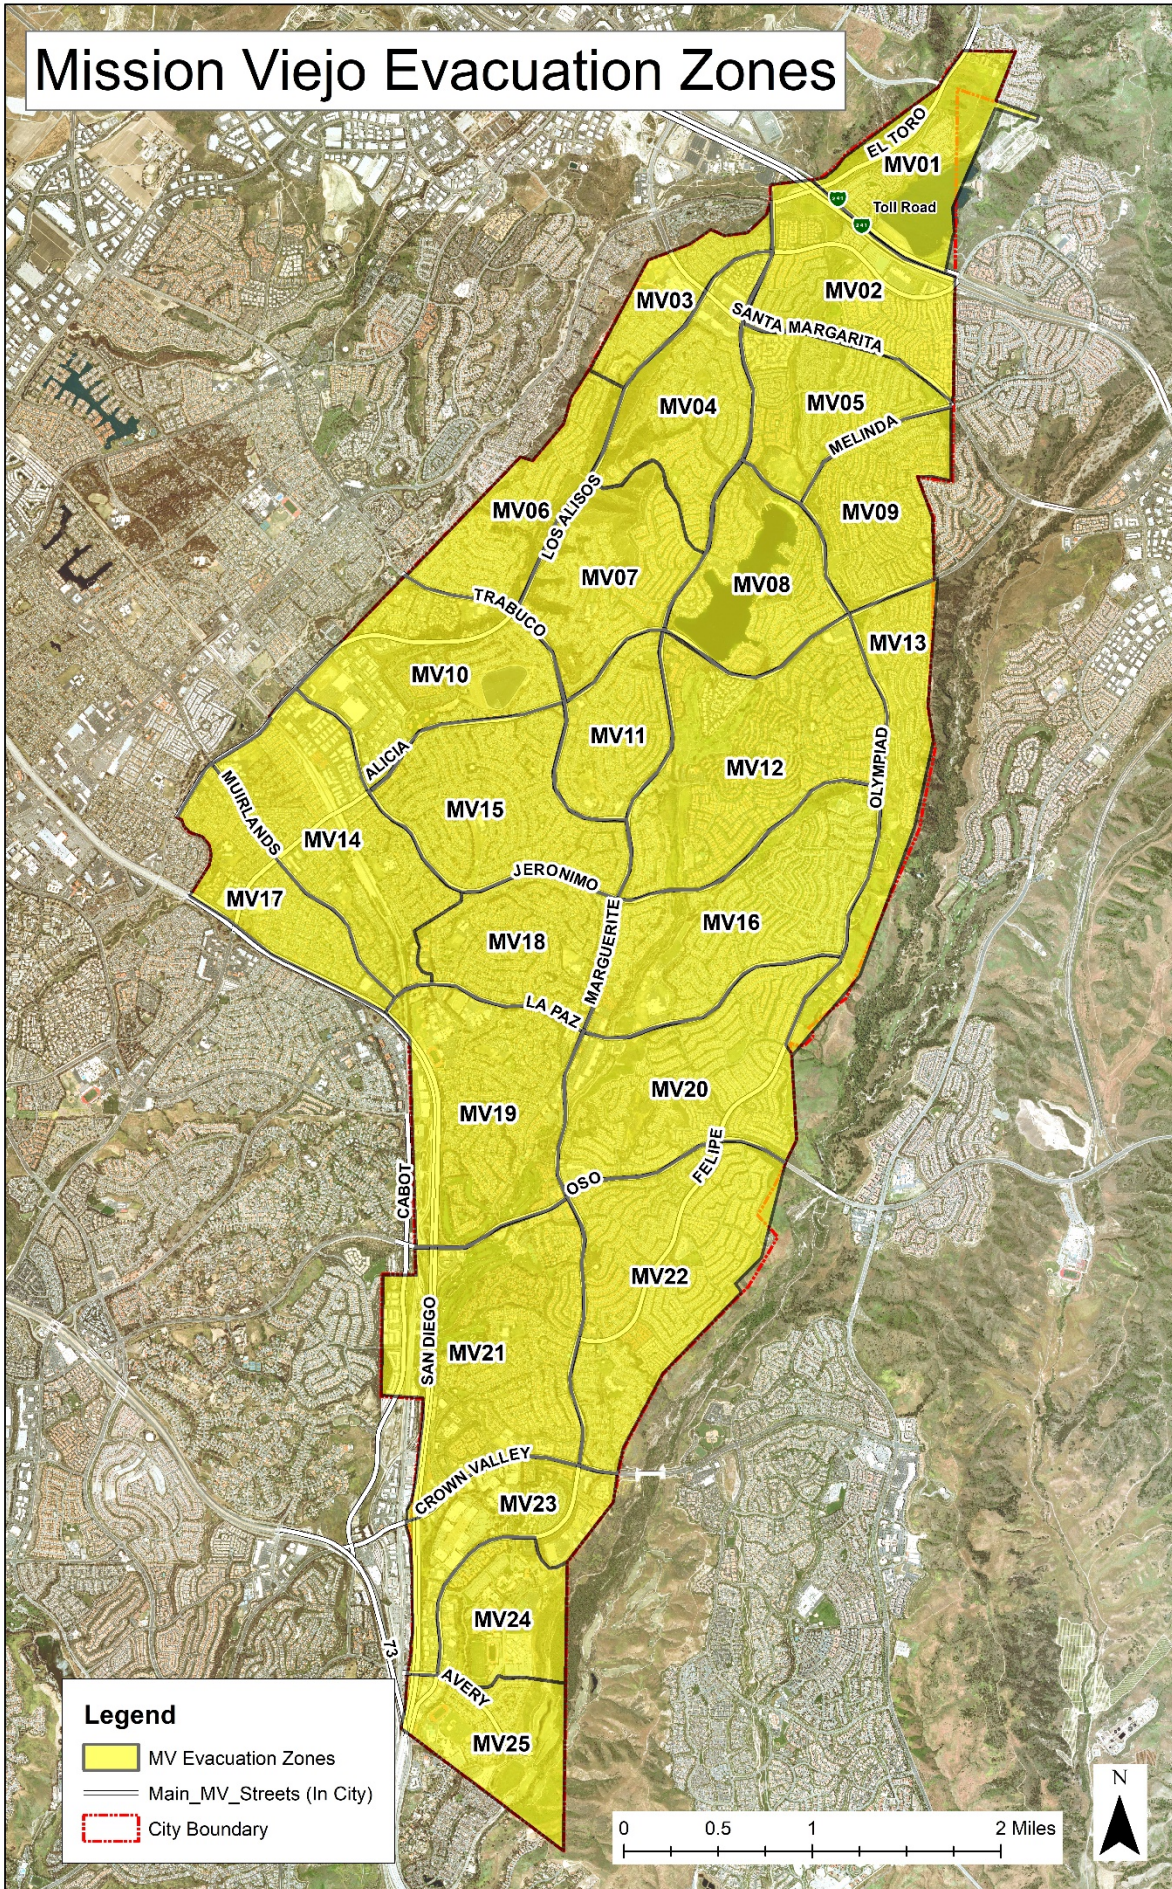

Mission Viejo Evacuation Zones

Mission Viejo Evacuation Zones

Mission Viejo Evacuation Zones

MV Zone 2

Legend

-  City Boundary
-  MV Zone 2

0 0.075 0.15 0.3 Miles

Mission Viejo Evacuation Zones

Mission Viejo Evacuation Zones

MV Zone 5

Legend

-  City Boundary
-  MV Evacuation Zones

0 0.075 0.15 0.3 Miles

Mission Viejo Evacuation Zones

MV Zone 6

Legend

-  City Boundary
-  MV Zone 6

0 0.075 0.15 0.3 Miles

Mission Viejo Evacuation Zones

Mission Viejo Evacuation Zones

MV Zone 9

Legend

-  City Boundary
-  MV Evacuation Zones

0 0.075 0.15 0.3 Miles

Mission Viejo Evacuation Zones

MV Zone 10

Legend

-  City Boundary
-  MV Zone 10

0 0.1 0.2 0.4 Miles

Mission Viejo Evacuation Zones

Mission Viejo Evacuation Zones

Legend