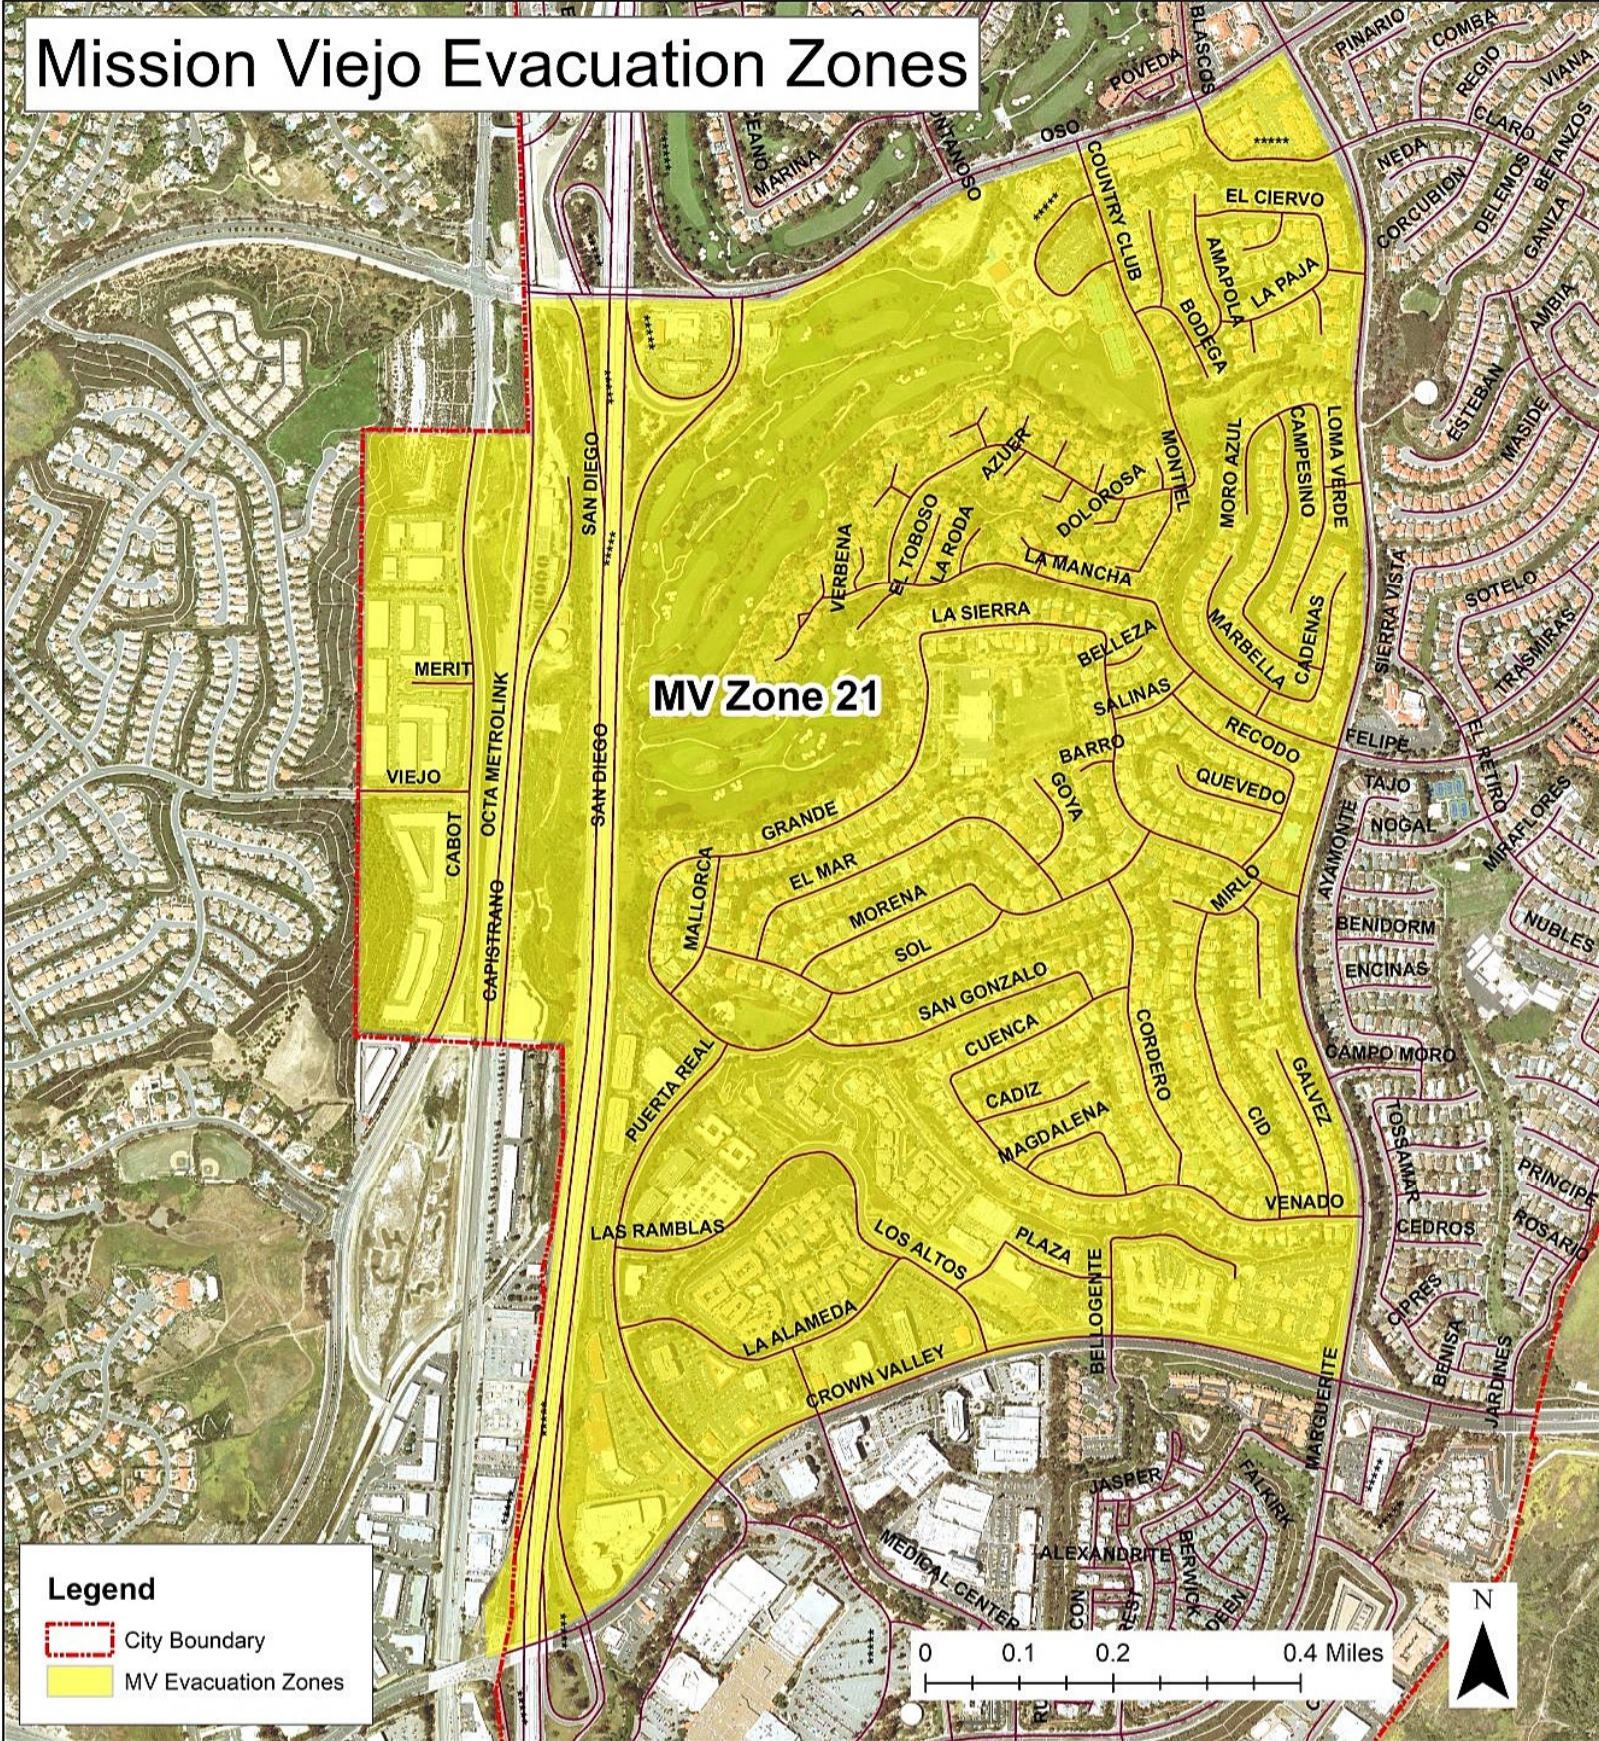

MV Zone 16

Legend

-  City Boundary
-  MV Evacuation Zones

0 0.1 0.2 0.4 Miles

Mission Viejo Evacuation Zones

Legend

- MV Evacuation Zones
- City Boundary

0 0.1 0.2 0.4 Miles

Mission Viejo Evacuation Zones

Mission Viejo Evacuation Zones

MV Zone 19

Legend

-  City Boundary
-  MV Evacuation Zones

0 0.1 0.2 0.4 Miles

Mission Viejo Evacuation Zones

MV Zone 20

Legend

-  City Boundary
-  MV Evacuation Zones

0 0.1 0.2 0.4 Miles

Mission Viejo Evacuation Zones

Mission Viejo Evacuation Zones

MV Zone 22

Legend

-  City Boundary
-  MV Evacuation Zones