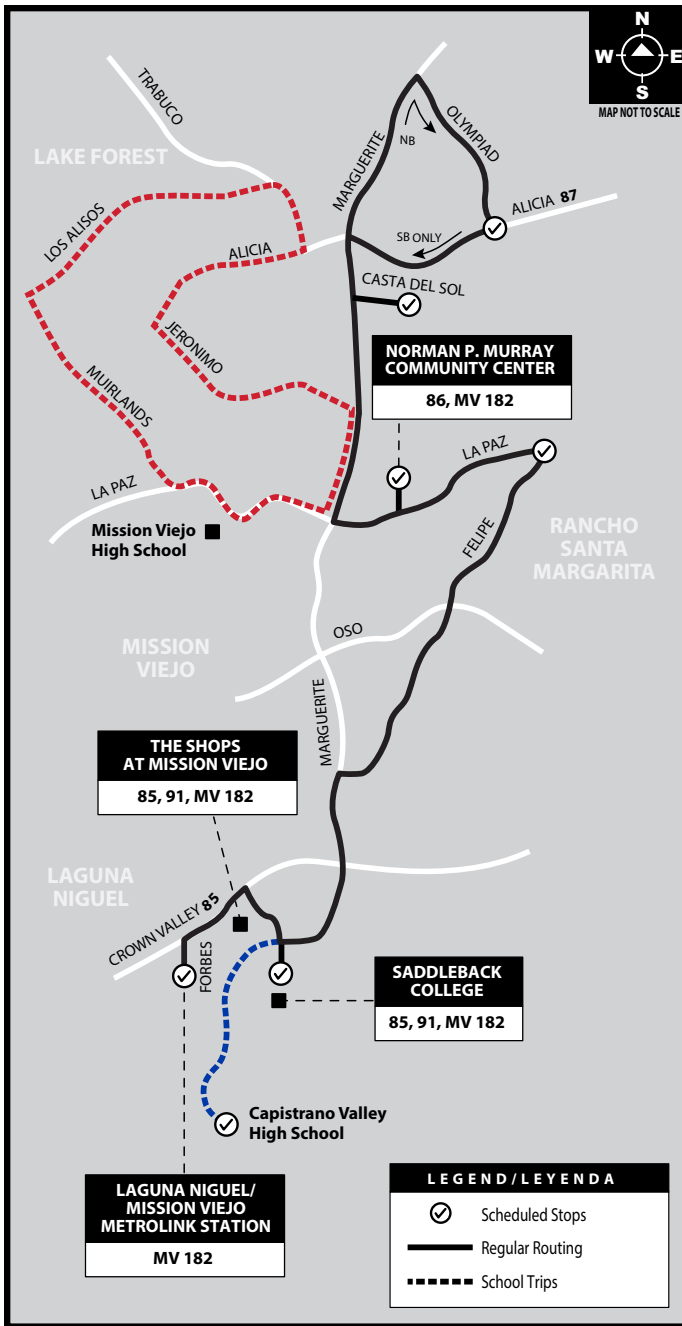

Mission Viejo Shuttle Route 182

Monday - Friday NORTHBOUND to: Mission Viejo

	Laguna Niguel Metrolink	Capistrano Valley High School	Saddleback College	Felipe & La Paz	Murray Community Center	Casta Del Sol Clubhouse	Alicia & Olympiad
S	6:26	6:34	6:50	6:56
NS	6:26	6:34	6:50	6:56	7:08
	8:05	8:13	8:29	8:35	8:43	8:51
	8:48	8:56	9:08	9:13	9:25
	9:45	9:53	10:05	10:10	10:18	10:26
	10:35	10:43	10:55	11:00	11:12
	11:25	11:33	11:45	11:50	11:58	12:06
	12:17	12:25	12:37	12:42	12:54
	1:07	1:15	1:27	1:32	1:40	1:48
NS	1:57	2:05	2:17	2:22	2:34
S	2:01	2:09	2:21	2:26
S	2:53	3:03	3:16	3:22
S	2:44	3:01	3:11	3:27	3:32	3:38	3:46
NS	3:02	3:11	3:27	3:32	3:38	3:46
NS	3:43	3:49	4:00	4:05	4:17
	4:46	4:52	5:03	5:08	5:16	5:24
NS	5:12	5:18	5:29	5:34	5:46
S	5:03	5:20	5:28	5:43	5:49

Monday - Friday SOUTHBOUND to: Laguna Niguel

	Alicia & Olympiad	Casta Del Sol Clubhouse	Murray Community Center	Felipe & La Paz	Saddleback College	Capistrano Valley High School	Laguna Niguel Metrolink	Mission Viejo High School	Murray Community Center
S	6:45	6:56	7:01	7:16	7:25		
S	7:06	7:11	7:26	7:35	7:46		
NS	7:10	7:21	7:26	7:41	7:49		
	7:50	7:58	8:08	8:12	8:24	8:34		
	8:53	9:04	9:08	9:20	9:30		
	9:27	9:35	9:45	9:49	10:01	10:11		
	10:28	10:39	10:43	10:55	11:05		
	11:14	11:25	11:29	11:41	11:51		
	12:08	12:16	12:26	12:30	12:42	12:52		
	12:56	1:07	1:10	1:23	1:34		
	1:50	1:58	2:08	2:11	2:23	2:34		
NS	2:36	2:47	2:50	3:02	3:13		
M	3:26	3:38	4:16
	3:50	3:58	4:08	4:13	4:21	4:31		
S	4:28	4:33	4:44	4:55		
NS	4:19	4:30	4:35	4:46	4:57		
	5:31	5:42	5:47	5:58	6:09		

- S** = Operates on days Capistrano Valley High School is in session.
- NS** = Operates on days Capistrano Valley High School is not in session.
- M** = Operates on days Mission Viejo High School is in session.